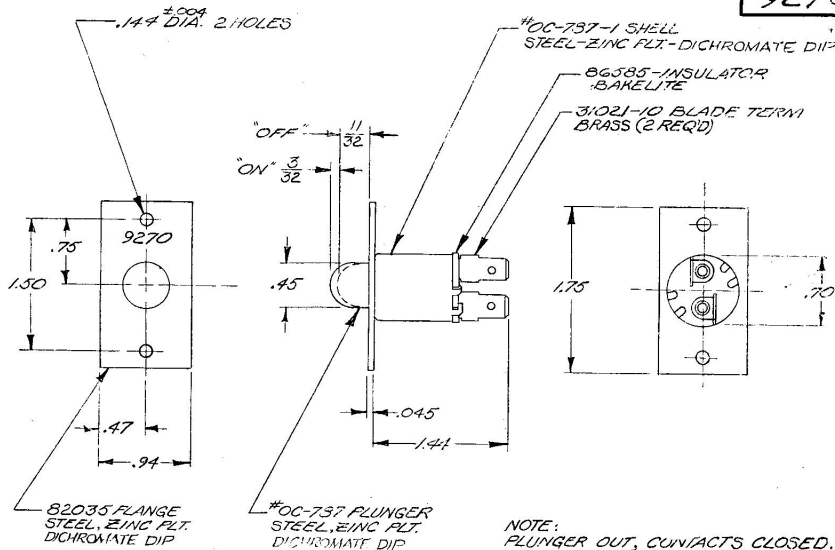

9270

VD-9001

Confidential Property of Cole Hersee

DO NOT SCALE

LET	WAS	DATE	BY	LET	WAS	DATE	BY	MATERIAL	DRAWN	CHECKED	APPRVD.	SCALE	DATE DRAWN
								NOTED	EA	✓	RS	FULL	9-2-60
								FINISH NOTED	COLE-HERSEE COMPANY BOSTON, MASS. 02127, U.S.A.				DATE BLUEPRINT
								TOLERANCES FRACTIONAL $\pm .015$ DECIMAL $\pm .010$	CONTROL VALVE SWITCH				9270
				F	RESUBMITTED NO CHANGE	11-21-72	JB						