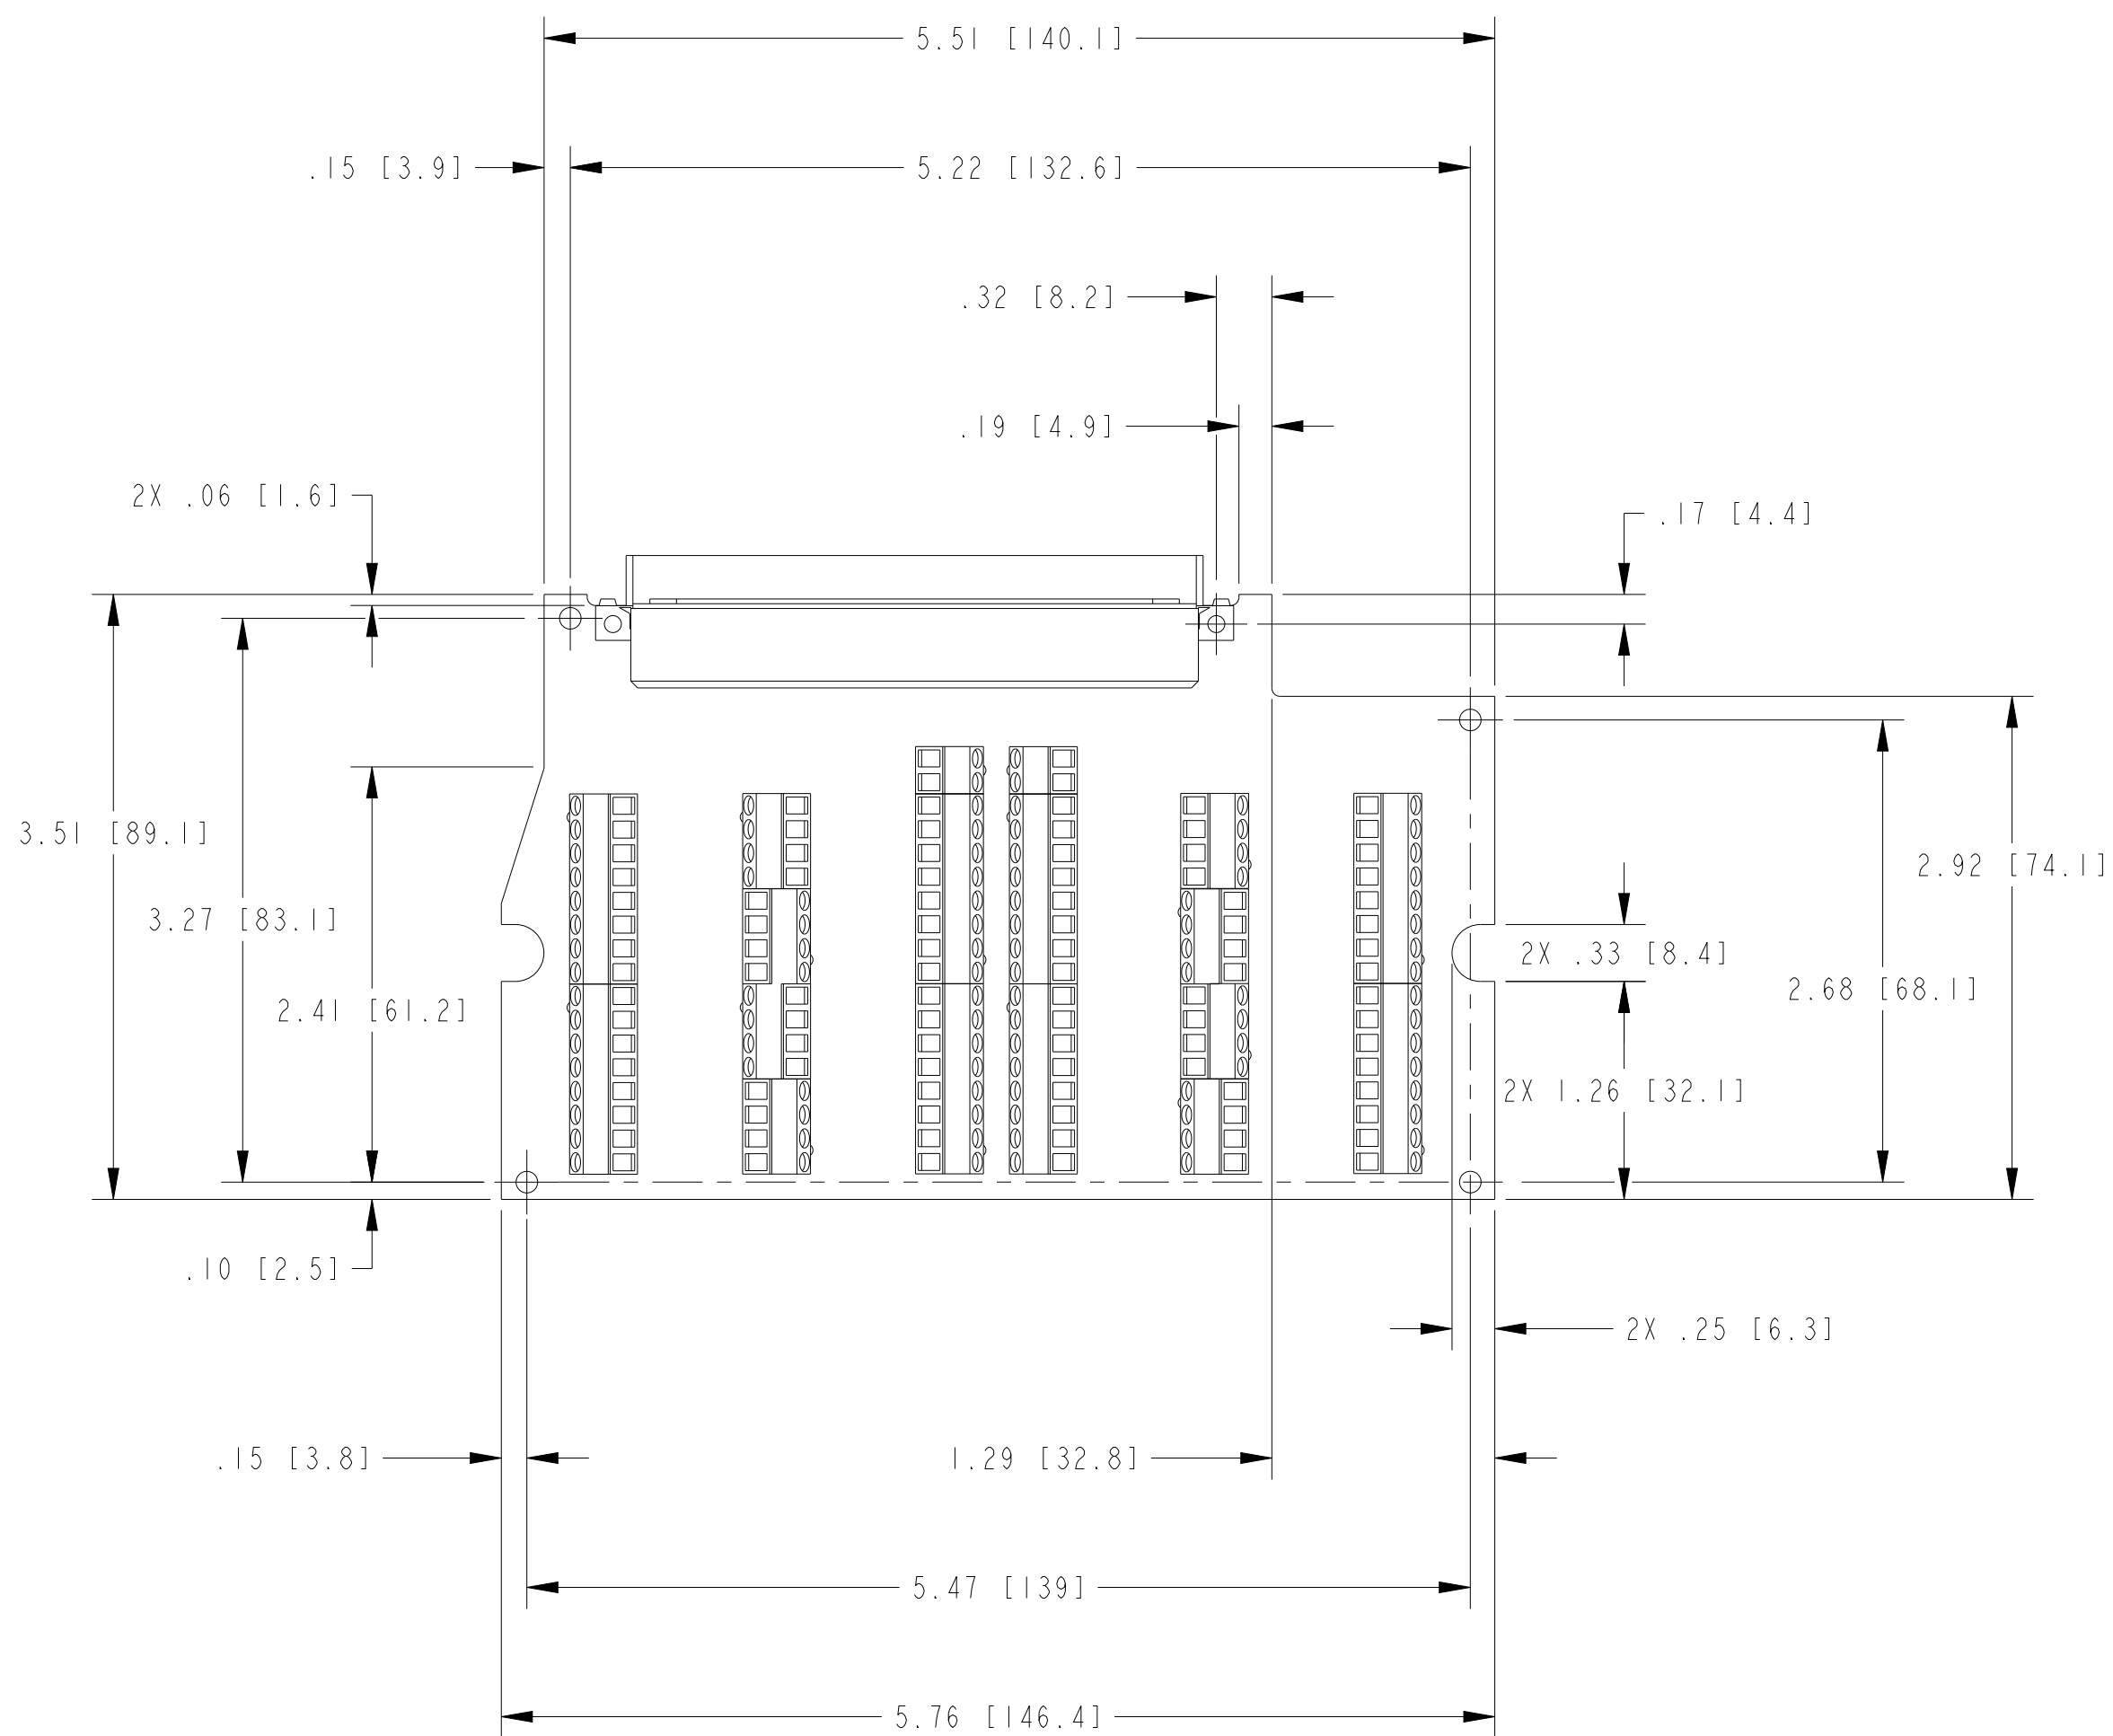

SIZE CODE IDENT NO. MM/DD/YYYY

C7U296 06/22/21

SCALE: 1/1

SHEET 1 OF 2

1. REFER TO PRODUCT MANUAL ON NI.COM FOR MORE DETAILS  
 NOTES: UNLESS OTHERWISE SPECIFIED.

4

3

2

A

BOARD ONLY

SIZE	CODE	IDENT NO.	MM/DD/YYYY
C	7U296		06/22/21
SCALE: 1/1		SHEET 2 OF 2	

4

3

2

1