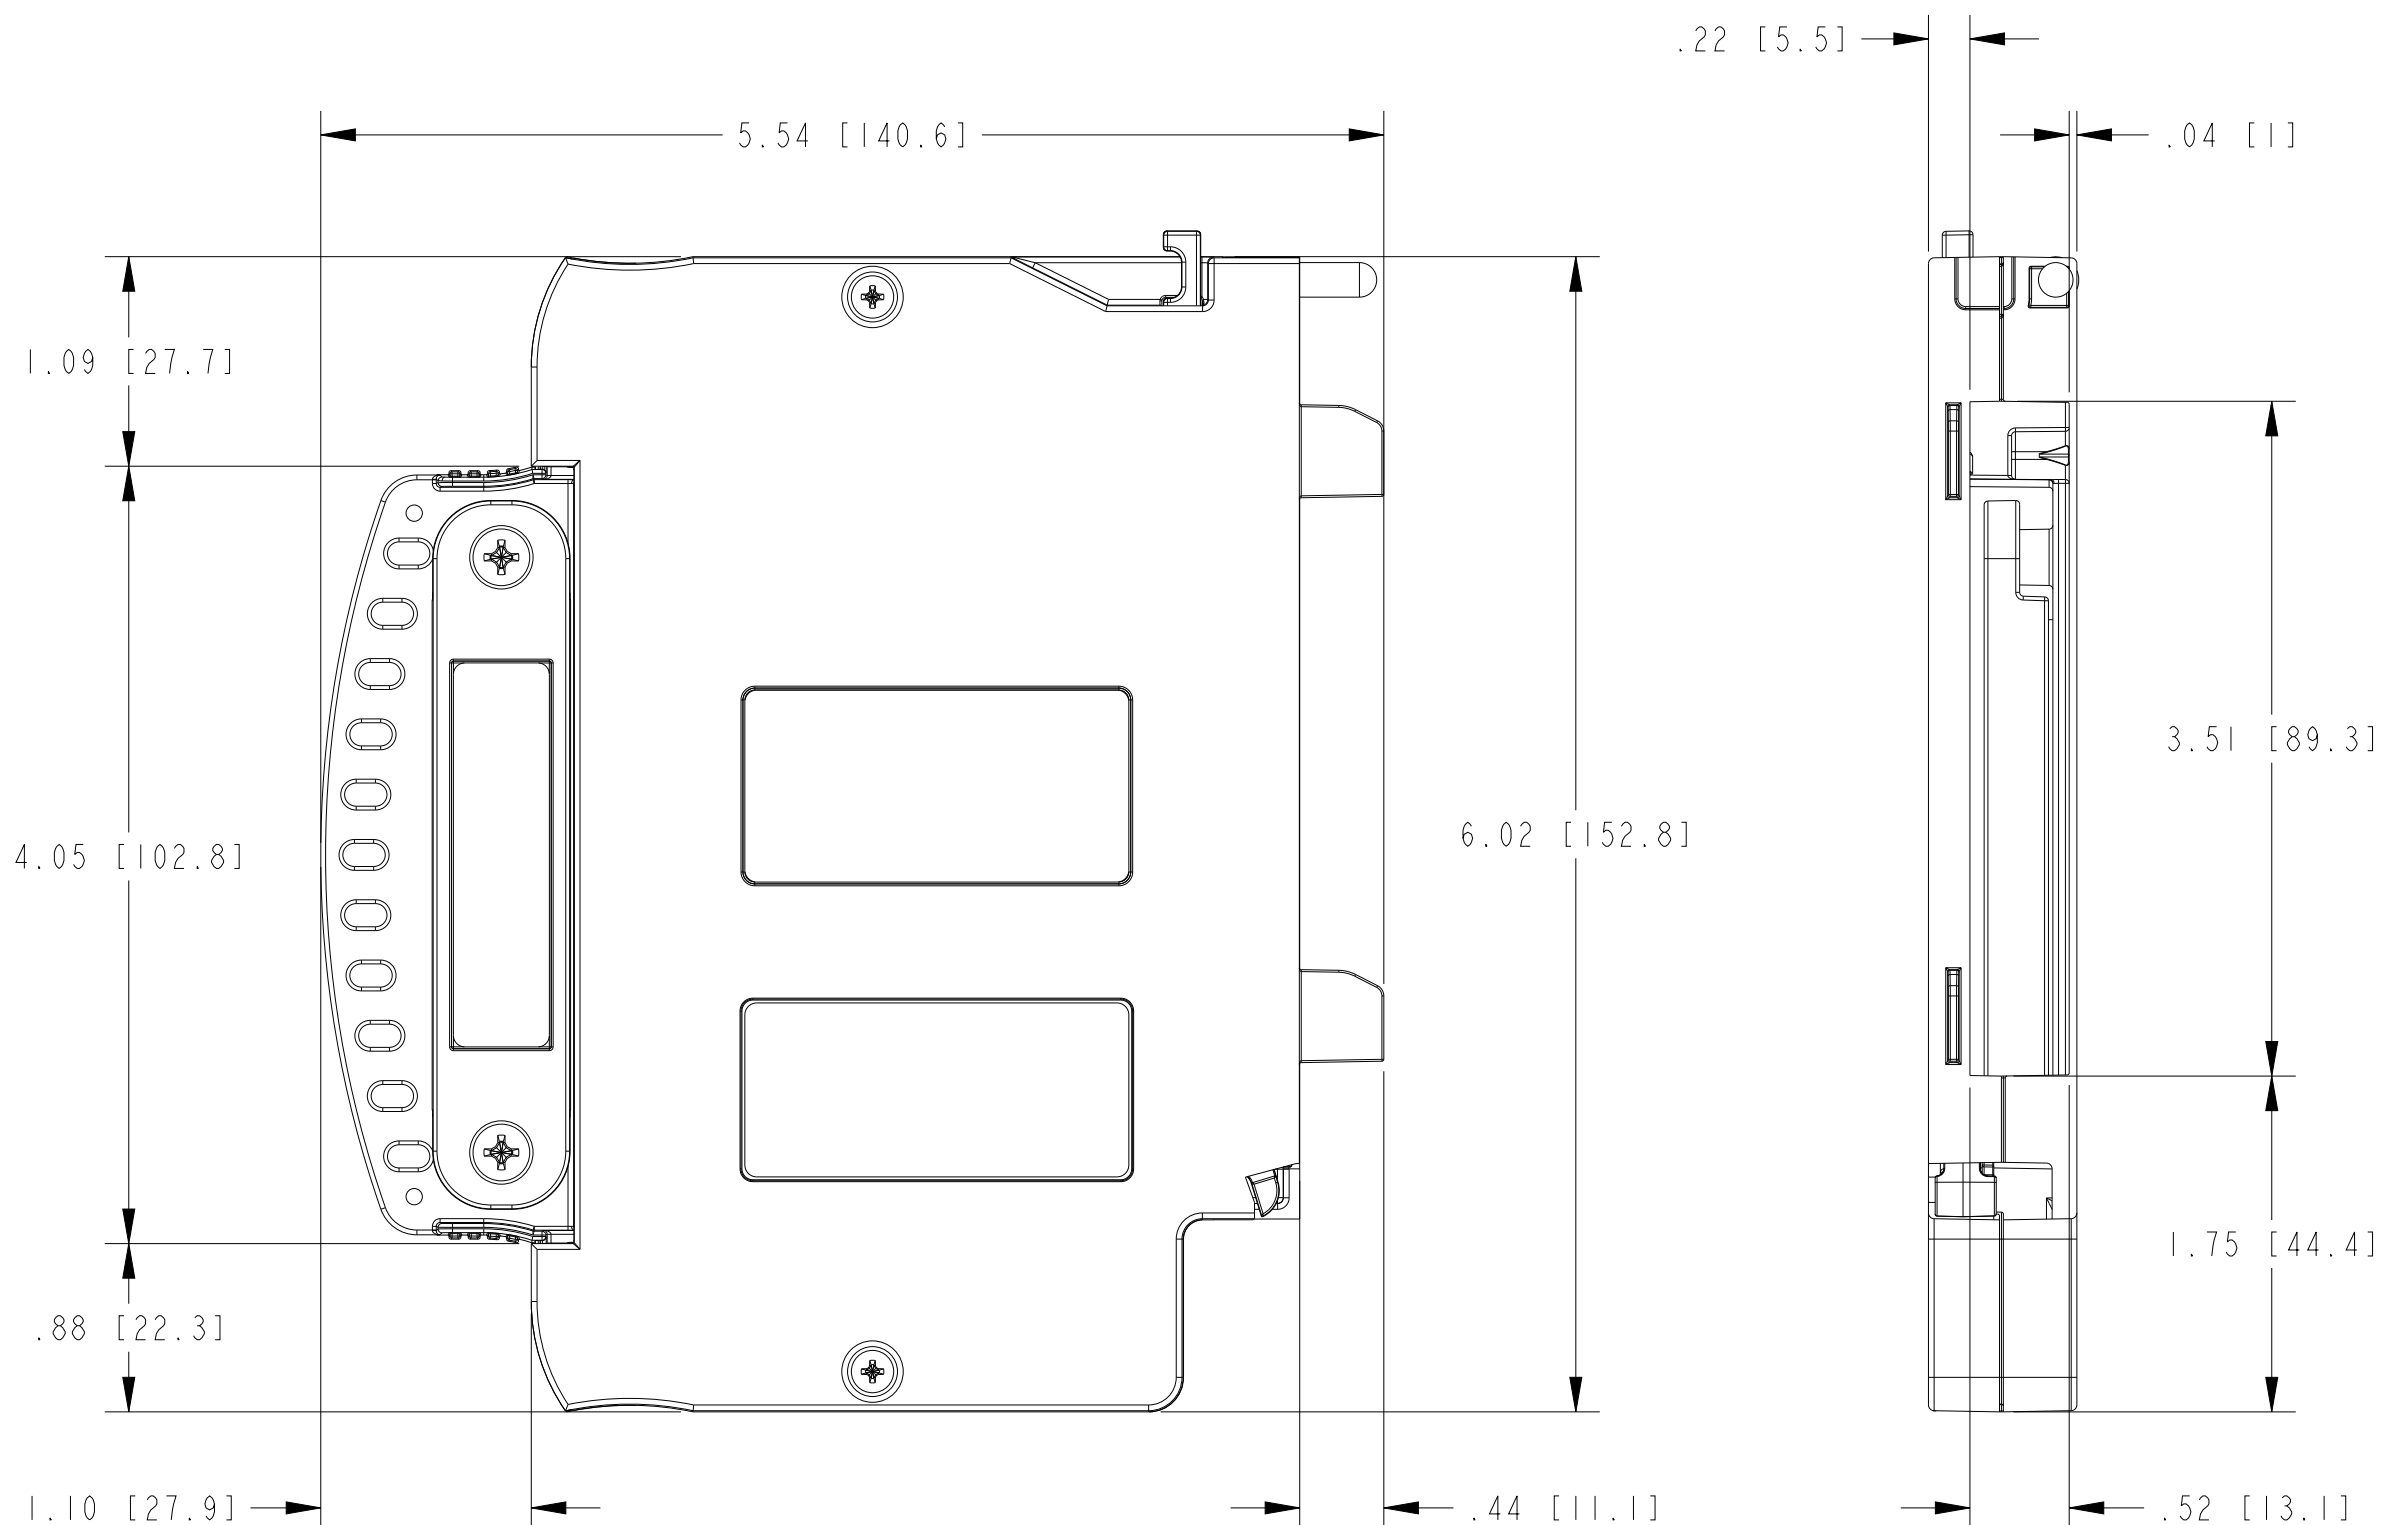

TB-4302

TB-4302C

CUSTOMER DRAWING

UNLESS OTHERWISE SPECIFIED  
 DIMENSIONS ARE IN INCHES AND  
 [MILLIMETERS].

DO NOT SCALE DRAWING

THIRD ANGLE PROJECTION

AUSTIN, TEXAS

TITLE  
 PXIE SIGNAL CONDITIONING  
 TERMINAL BLOCK, NI TB-4302/C

SIZE CODE IDENT NO. MM/DD/YYYY

C7U296 06/22/21

SCALE: 1/1

SHEET 1 OF 2

1. REFER TO PRODUCT MANUAL ON NI.COM FOR MORE DETAILS  
 NOTES: UNLESS OTHERWISE SPECIFIED.

4

3

2

A

BOARD ONLY

SIZE	CODE	IDENT NO.	MM/DD/YYYY
C	7U296		06/22/21
SCALE: 1/1		SHEET 2 OF 2	

4

3

2

1