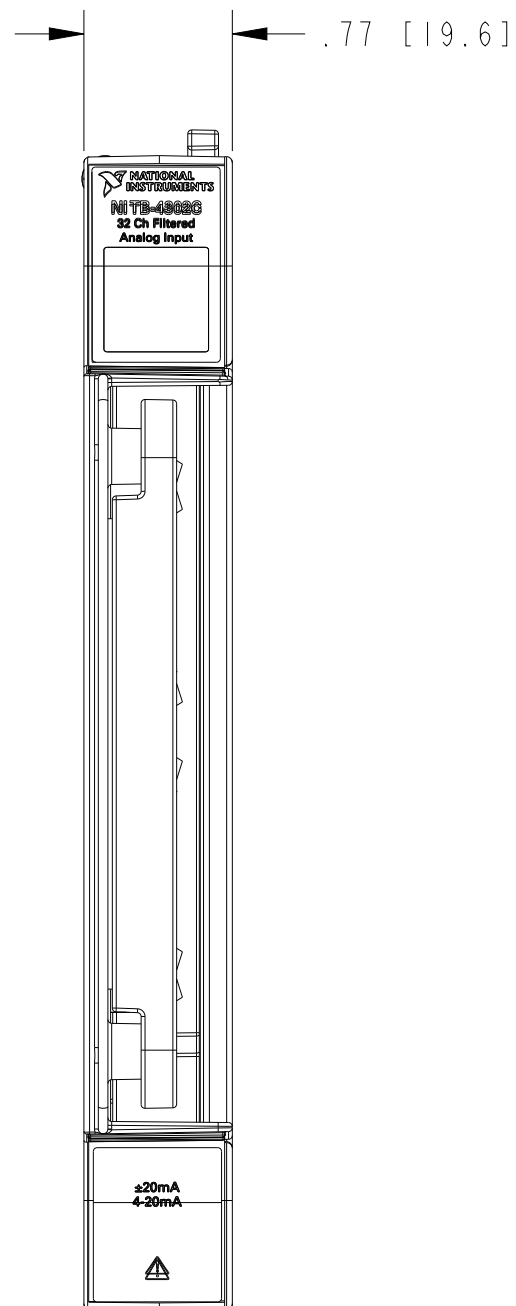

TB-4302

TB-4302C

CUSTOMER DRAWING

UNLESS OTHERWISE SPECIFIED  
 DIMENSIONS ARE IN INCHES AND  
 [MILLIMETERS].

DO NOT SCALE DRAWING

THIRD ANGLE PROJECTION

AUSTIN, TEXAS

TITLE  
 PXIE SIGNAL CONDITIONING  
 TERMINAL BLOCK, NI TB-4302/C

SIZE CODE IDENT NO. MM/DD/YYYY

C7U296 06/22/21

SCALE: 1/1

SHEET 1 OF 2

1. REFER TO PRODUCT MANUAL ON NI.COM FOR MORE DETAILS  
 NOTES: UNLESS OTHERWISE SPECIFIED.

4

3

2

A

BOARD ONLY

SIZE	CODE	IDENT NO.	MM/DD/YYYY
C	7U296		06/22/21
SCALE: 1/1		SHEET 2 OF 2	

4

3

2

1