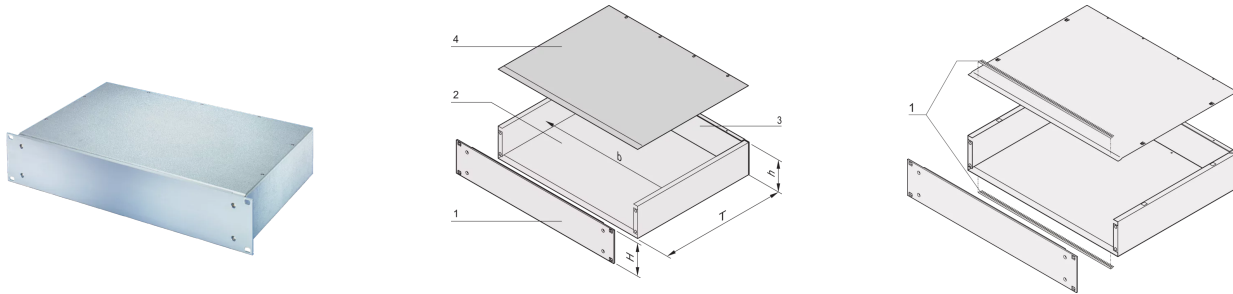

20860-120 MULTIPACPRO 19" CHASSIS, STEEL, ALZN, PLAIN TOP AND BASE, 1 U, 220 MM

KEY FEATURES

Steel (AlZn coated) with Al extrusion front panel

Detachable front and rear panel for easy machining

IP 20, in accordance with IEC 60529

Supplied as space-saving flat-pack

EMC shielding: Approx. 20dB(A) at 2GHz without shielding material. >40dB(A) at 1GHz with addition of stainless steel gasket between front panel and case body

Internal and external dimensions in accordance with: IEC 60297-3-101

Product Family: MultipacPRO

Type: Solid

Rack Height: 1 U

Depth: 220 mm

Usable Width: 447 mm

EMC Shielding: No (Retrofittable)

Mounting: Rack

ADDITIONAL PRODUCT DETAILS

This 19" chassis is a form of subrack which accepts horizontal board mounting or the mounting of non-standard components like transformers or other heavy load accessories typically mounted on a chassis plate. This version is produced from sheet metal, Al-Zn coated and have plain top and bottom covers.