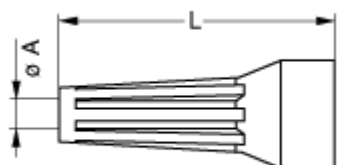

Environment

Technical domain	Audio Video, Energy and Industrial, Medical, Semiconductor, Specialties and Other, Test and Measurement, Transportation, Aerospace and UAV
Environmental sealing (IP rating)	No IP rating
Temperature range	-40°C / +80°C

Cable fixation

Jacket cable outside diameter [mm]	2.50 - 2.90 mm

Drawings

No keying

Dimensions

	A	L
mm.	2.5	30
in.	0.1	1.18

<https://www.lemo.com/int_en/solutions/originals/b-indoor-keyed/gma-1b-025-da.html>

LEMO products and services are provided "as is". LEMO makes no warranties or representations with regard to LEMO product & services or use of them, express, implied or statutory, including for accuracy, completeness, or security. The user is fully responsible for his products and applications using LEMO components.