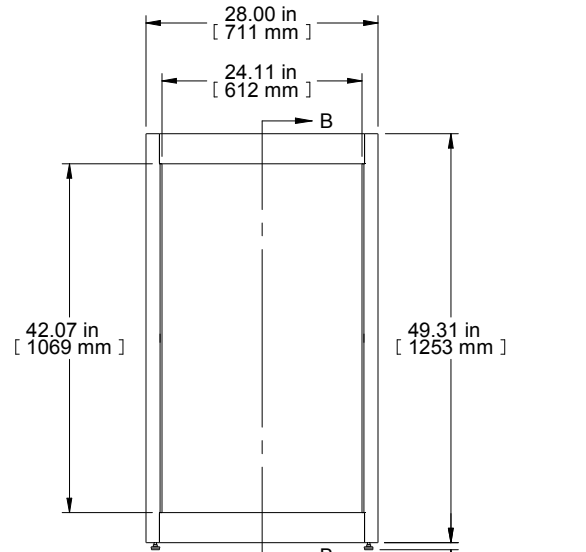

TOP VIEW  
TOP OPENING

ISOMETRIC

SECTION B-B

FRONT VIEW

R.S. VIEW

DETAIL A 4X  
SCALE 5:1

BOTTOM VIEW  
BOTTOM OPENING

PART NUMBERS	
C2F244931BK1	PAINTED BLACK TEXTURE
C2F244931LG1	PAINTED LIGHT GRAY TEXTURE

**NOTES**  
Welded Assembly  
See Hammond Website for Frame Accessories.

Data subject to change without notice. Isometric drawing not to scale.  
Les données sont sujettes à changement sans préavis.