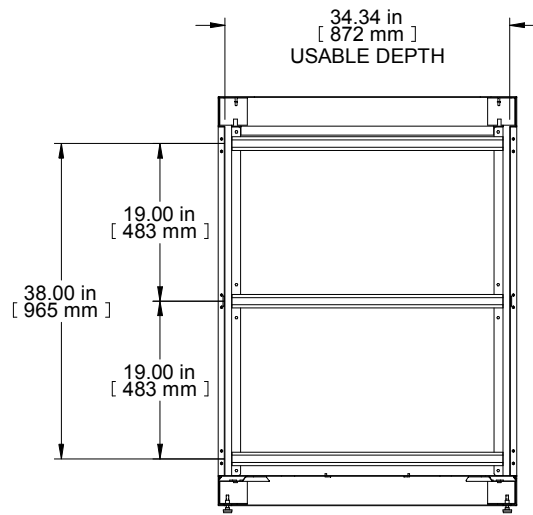

TOP VIEW  
TOP OPENING

ISOMETRIC

SECTION B-B

FRONT VIEW

R.S. VIEW

DETAIL A 4X  
SCALE 5:1

BOTTOM VIEW  
BOTTOM OPENING

PART NUMBERS	
C2F244931BK1	PAINTED BLACK TEXTURE
C2F244931LG1	PAINTED LIGHT GRAY TEXTURE

**NOTES**  
Welded Assembly  
See Hammond Website for Frame Accessories.

Data subject to change without notice. Isometric drawing not to scale.  
Les données sont sujettes à changement sans préavis.