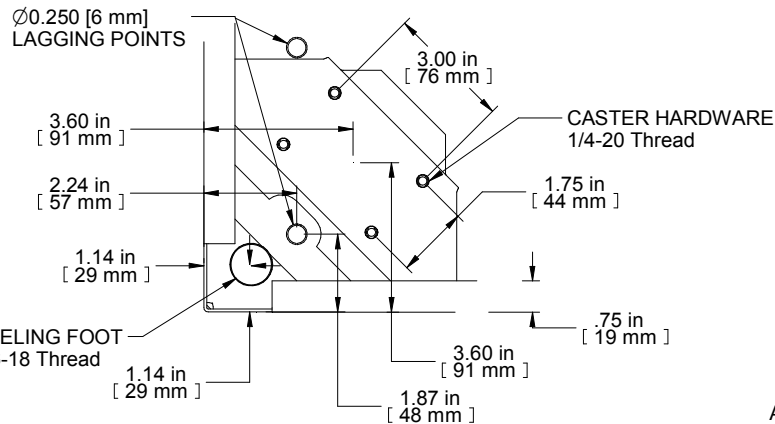

TOP VIEW  
TOP OPENING

ISOMETRIC

SECTION B-B

FRONT VIEW

R.S. VIEW

DETAIL A 4X  
SCALE 5:1

BOTTOM VIEW  
BOTTOM OPENING

PART NUMBERS	
C2F244931BK1	PAINTED BLACK TEXTURE
C2F244931LG1	PAINTED LIGHT GRAY TEXTURE

**NOTES**  
Welded Assembly  
See Hammond Website for Frame Accessories.

Data subject to change without notice. Isometric drawing not to scale.  
Les données sont sujettes à changement sans préavis.