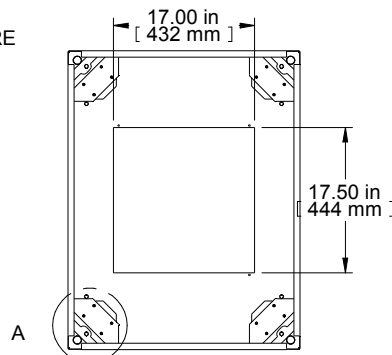

TOP VIEW  
TOP OPENING

ISOMETRIC

SECTION B-B

FRONT VIEW

R.S. VIEW

DETAIL A 4X  
SCALE 5:1

BOTTOM VIEW  
BOTTOM OPENING

PART NUMBERS	
C2F244931BK1	PAINTED BLACK TEXTURE
C2F244931LG1	PAINTED LIGHT GRAY TEXTURE

**NOTES**  
Welded Assembly  
See Hammond Website for Frame Accessories.

Data subject to change without notice. Isometric drawing not to scale.  
Les données sont sujettes à changement sans préavis.