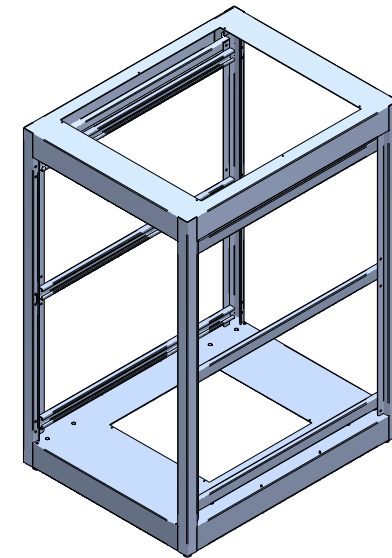

TOP VIEW  
TOP OPENING

ISOMETRIC

SECTION B-B

FRONT VIEW

R.S. VIEW

DETAIL A 4X  
SCALE 5:1

BOTTOM VIEW  
BOTTOM OPENING

PART NUMBERS	
C2F244931BK1	PAINTED BLACK TEXTURE
C2F244931LG1	PAINTED LIGHT GRAY TEXTURE

**NOTES**  
Welded Assembly  
See Hammond Website for Frame Accessories.

Data subject to change without notice. Isometric drawing not to scale.  
Les données sont sujettes à changement sans préavis.