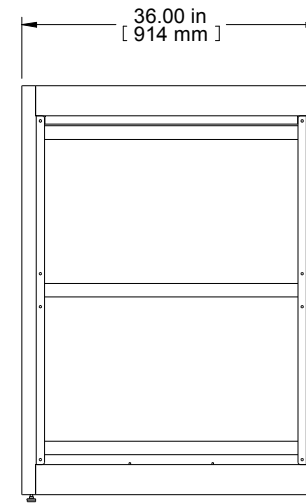

TOP VIEW  
TOP OPENING

ISOMETRIC

SECTION B-B

FRONT VIEW

R.S. VIEW

DETAIL A 4X  
SCALE 5:1

BOTTOM VIEW  
BOTTOM OPENING

PART NUMBERS	
C2F244931BK1	PAINTED BLACK TEXTURE
C2F244931LG1	PAINTED LIGHT GRAY TEXTURE

**NOTES**  
Welded Assembly  
See Hammond Website for Frame Accessories.

Data subject to change without notice. Isometric drawing not to scale.  
Les données sont sujettes à changement sans préavis.