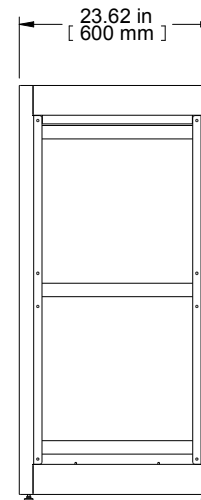

TOP VIEW
TOP OPENING

ISOMETRIC

SECTION B-B

FRONT VIEW

R.S. VIEW

DETAIL A 4X
SCALE 5:1

BOTTOM VIEW
BOTTOM OPENING

| PART NUMBERS | |
|--------------|----------------------------|
| C2F244223BK1 | PAINTED BLACK TEXTURE |
| C2F244223LG1 | PAINTED LIGHT GRAY TEXTURE |

NOTES
Welded Assembly
See Hammond Website for Frame Accessories.

Data subject to change without notice. Isometric drawing not to scale.
Les données sont sujettes à changement sans préavis.