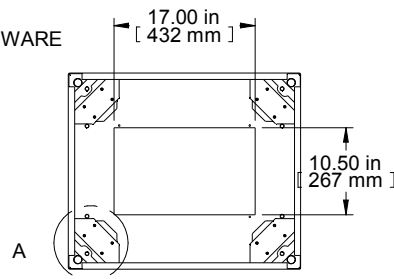

TOP VIEW
TOP OPENING

ISOMETRIC

SECTION B-B

FRONT VIEW

R.S. VIEW

DETAIL A 4X
SCALE 5:1

BOTTOM VIEW
BOTTOM OPENING

| PART NUMBERS | |
|--------------|----------------------------|
| C2F244223BK1 | PAINTED BLACK TEXTURE |
| C2F244223LG1 | PAINTED LIGHT GRAY TEXTURE |

NOTES
Welded Assembly
See Hammond Website for Frame Accessories.

Data subject to change without notice. Isometric drawing not to scale.
Les données sont sujettes à changement sans préavis.