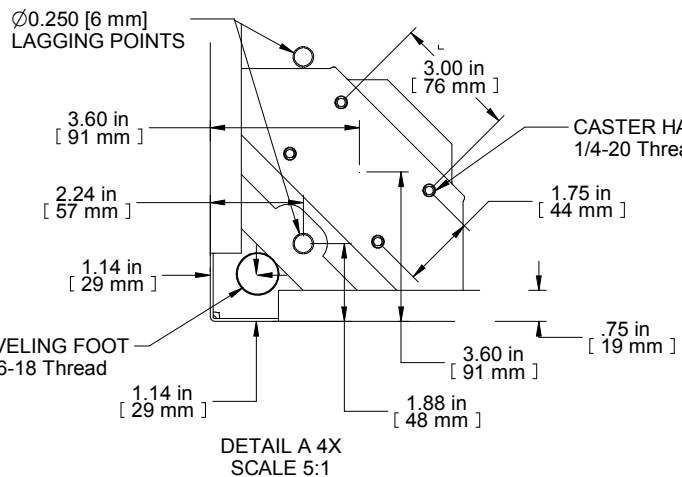

TOP VIEW
TOP OPENING

ISOMETRIC

SECTION B-B

FRONT VIEW

R.S. VIEW

DETAIL A 4X
SCALE 5:1

BOTTOM VIEW
BOTTOM OPENING

| PART NUMBERS | |
|--------------|----------------------------|
| C2F244223BK1 | PAINTED BLACK TEXTURE |
| C2F244223LG1 | PAINTED LIGHT GRAY TEXTURE |

NOTES
Welded Assembly
See Hammond Website for Frame Accessories.

Data subject to change without notice. Isometric drawing not to scale.
Les données sont sujettes à changement sans préavis.