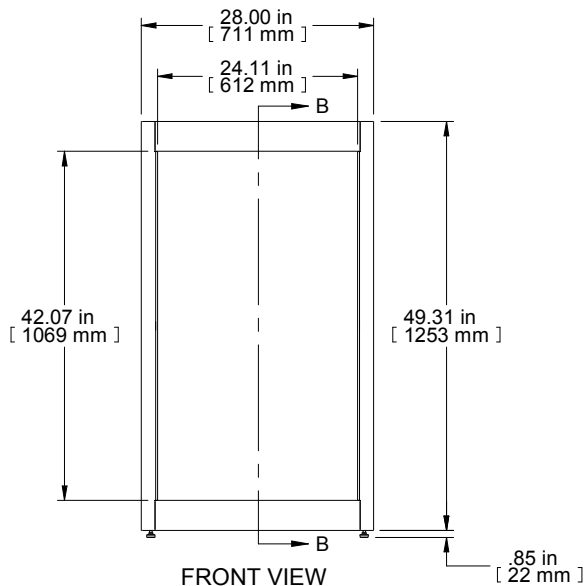

TOP VIEW
TOP OPENING

ISOMETRIC

SECTION B-B

FRONT VIEW

R.S. VIEW

DETAIL A 4X
SCALE 5:1

BOTTOM VIEW
BOTTOM OPENING

| PART NUMBERS | |
|--------------|----------------------------|
| C2F244223BK1 | PAINTED BLACK TEXTURE |
| C2F244223LG1 | PAINTED LIGHT GRAY TEXTURE |

NOTES
Welded Assembly
See Hammond Website for Frame Accessories.

Data subject to change without notice. Isometric drawing not to scale.
Les données sont sujettes à changement sans préavis.