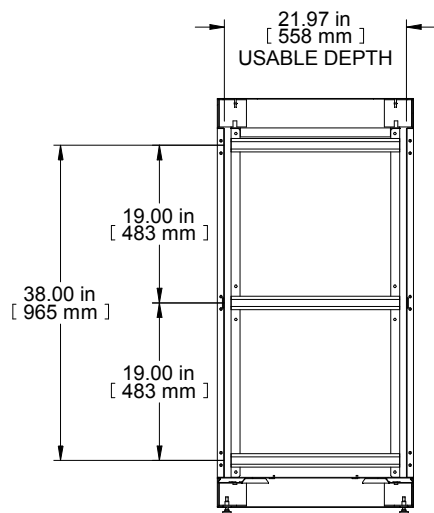

TOP VIEW
TOP OPENING

ISOMETRIC

SECTION B-B

FRONT VIEW

R.S. VIEW

DETAIL A 4X
SCALE 5:1

BOTTOM VIEW
BOTTOM OPENING

| PART NUMBERS | |
|--------------|----------------------------|
| C2F244223BK1 | PAINTED BLACK TEXTURE |
| C2F244223LG1 | PAINTED LIGHT GRAY TEXTURE |

NOTES
Welded Assembly
See Hammond Website for Frame Accessories.

Data subject to change without notice. Isometric drawing not to scale.
Les données sont sujettes à changement sans préavis.