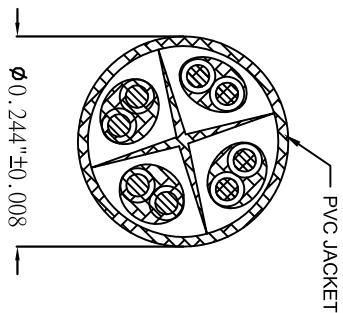

THE INFORMATION CONTAINED IN THIS DRAWING IS THE SOLE PROPERTY OF AMPHENOL CABLES ON DEMAND. ANY REPRODUCTION OR DISCLOSURE TO THIRD PARTIES IN PART OR WHOLE WITHOUT THE EXPRESS WRITTEN PERMISSION OF AMPHENOL CABLES ON DEMAND IS PROHIBITED.

REV.	DESCRIPTION	DATE	APPROVED
A	NEW RELEASE	04/APR/2019	

LENGTH & P/N Table

LENGTH	P/N	Cable Color
1FT±1 inch	MP-64RJ45UNNP-001	Purple
3FT±1 inch	MP-64RJ45UNNP-003	Purple
5FT±2 inch	MP-64RJ45UNNP-005	Purple
6FT±2 inch	MP-64RJ45UNNP-006	Purple
7FT±2 inch	MP-64RJ45UNNP-007	Purple
10FT±3 inch	MP-64RJ45UNNP-010	Purple
14FT±3 inch	MP-64RJ45UNNP-014	Purple
25FT±4 inch	MP-64RJ45UNNP-025	Purple
50FT±8 inch	MP-64RJ45UNNP-050	Purple
100FT±8 inch	MP-64RJ45UNNP-100	Purple

PIN	OUT:	T568B	COLOR
P1	P2		
PIN1	PIN1		WHITE/ORANGE
PIN2	PIN2		ORANGE
PIN3	PIN3		WHITE/GREEN
PIN4	PIN4		BLUE
PIN5	PIN5		WHITE/BLUE
PIN6	PIN6		GREEN
PIN7	PIN7		WHITE/BROWN
PIN8	PIN8		BROWN

UNLESS OTHERWISE SPECIFIED
DIMENSIONS ARE IN INCHES
TOLERANCES ARE:

ASM CBL RJ45/RJ45
CAT. 6 4PR PATCH CORDS

SIZE DWG. NO. MP-64RJ45UNNP-XXX