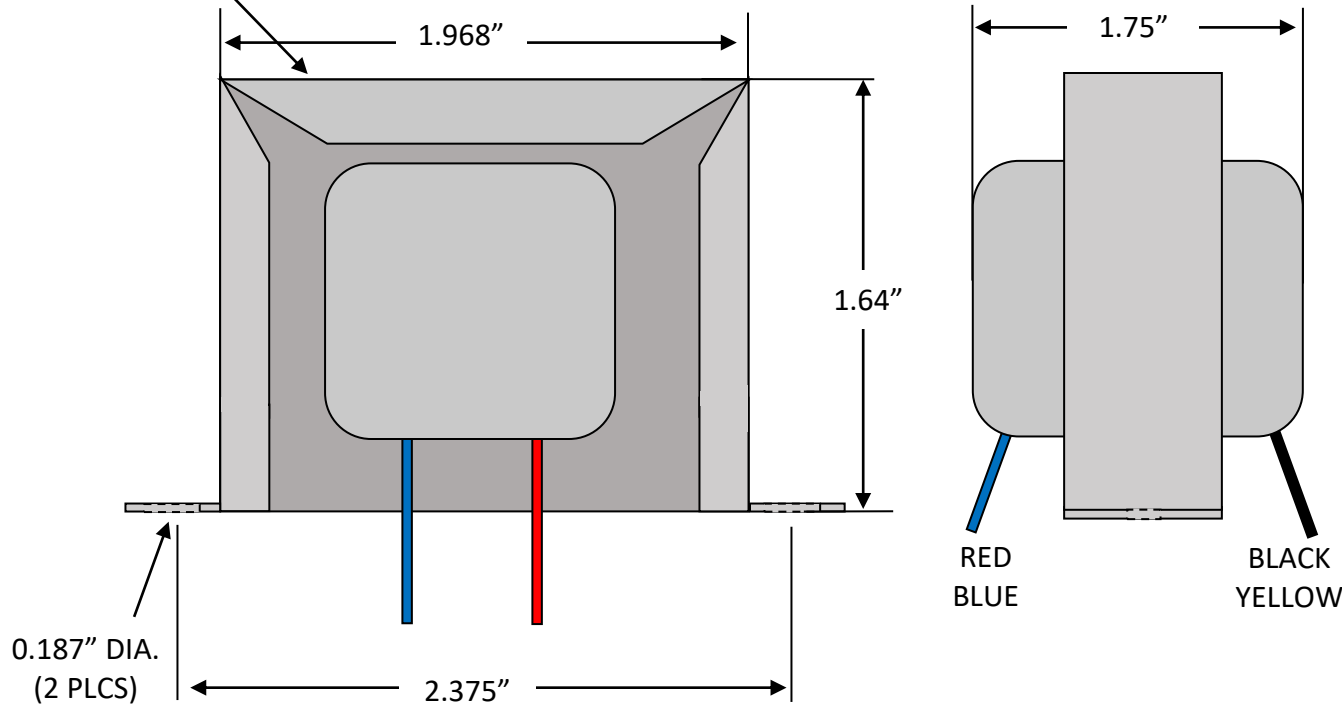

**PACIFIC AUDIO
MAGNETICS**
 PAM-OT-5-15R
 DC: WWYY

SCHEMATIC

PRIMARY: 11K Ω
SECONDARY: 4 Ω
POWER: 5W

REFERENCE:
125A35A
022905
106

UNLESS OTHERWISE SPECIFIED		SIGNATURES		DATE	Pacific Audio Magnetics A division of Pacific Transformer Corp										
ALL DIMENSIONS IN INCHES DRAWING NOT TO SCALE		DRAWN BY	<i>Christian R.</i>	8/12/2021	TITLE	FENDER BLACKFACE CHAMP/VIBRO-CHAMP OUTPUT TRANSFORMER									
.X	± 0.063"								APPROVED BY	<i>Sean M.</i>	8/12/2021	CAGE	66827	PART NUMBER	REV
.XX	± 0.031"													PAM-OT-5-15R	-
.XXX	± 0.015"	Uncontrolled When Printed	Page 1 of 1												
					SCALE	NONE									