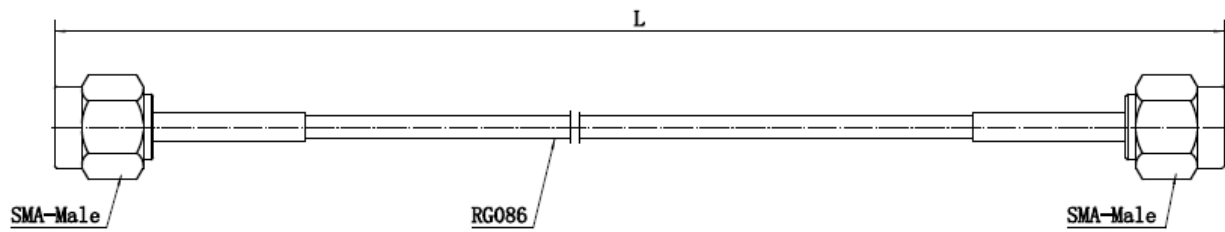

## BU-4150081XXX

(Cable Assembly Coaxial SMA Straight to SMA Straight Male to Male RG-086, Hand-Formable)

Mueller Electric Company  
2850 Gilchrist Rd. Bld 5A  
Akron, OH 44305

[www.muellerelectric.com](http://www.muellerelectric.com)

## Electrical Ratings

Electrical ratings of a cable assembly are determined by the limiting connector type and cable size.

Connector	Cable	Connector Impedance (Ohms)	Frequency (GHz)	VSWR	Working Voltage (At Sea Level)
SMA	RG-086	50	DC-18	1.3 MAX	335V

## Product Attributes

Gender	Male to Male
Style	SMA to SMA
1st Connector	Gold Plated SMA Male Plug Straight
2nd Connector	Gold Plated SMA Male Plug Straight
Features	Shielded
Operating Temperature	-65°C (-85°F) to 150°C (302°F)
BU-4150081003	3" (76.2 mm)
BU-4150081004	4" (101.6 mm)
BU-4150081005	5" (127 mm)
BU-4150081006	6" (152.4 mm)
BU-4150081007	7" (177.8 mm)
BU-4150081008	8" (203.2 mm)
BU-4150081012	12" (304.8 mm)
BU-4150081018	18" (457.2 mm)
BU-4150081024	24" (609.6 mm)
BU-4150081MM150	150mm (5.9")
BU-4150081MM750	750mm (29.5")
RoHS 3 Compliant	