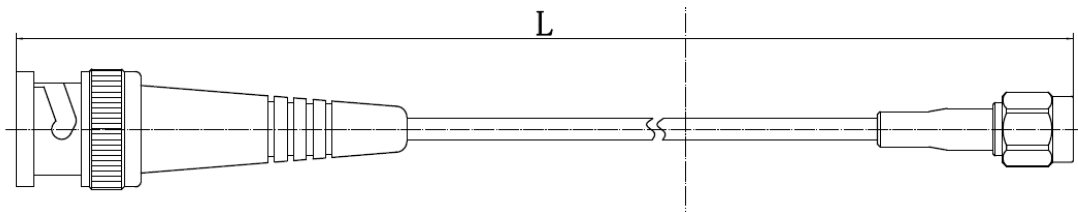

BU-4150028-@

(Cable Assembly Coaxial BNC to SMA Male to Male RG-316)

Mueller Electric Company
2850 Gilchrist Rd. Bld 5A
Akron, OH 44305

www.muellerelectric.com

Toll Free: 800.955.2629
Phone: 330.780.2525
Fax: 330.780.2524

Electrical Ratings

Electrical ratings of a cable assembly are determined by the limiting connector type and cable size.

Connector	Cable	Connector Impedance (Ohms)	Frequency (GHz)	VSWR	Working Voltage (At Sea Level)
BNC/SMA	RG-316	50	0-3	1.4 MAX	335V

Product Attributes

Gender	Male to Male
Style	BNC to SMA
1st Connector	BNC Male Plug
2nd Connector	Gold Plated SMA Male Plug
Features	Shielded
Operating Temperature	-65°C (-85°F) to 150°C (302°F)
BU-4150028006	6" (152.40 mm)
BU-4150028012	12" (304.8 mm)
BU-4150028018	18" (457.2 mm)
BU-4150028024	24" (609.6 mm)
BU-4150028036	36" (914.4 mm)
BU-4150028048	48" (1219.2 mm)
BU-4150028M1.0	1M (39.4")
BU-4150028M1.5	1.5M (59.1")
BU-4150028M2.0	2M (78.7")
BU-4150028MM150	150mm (5.9")
BU-4150028MM250	250mm (9.8")
BU-4150028MM500	500mm (19.7")
BU-4150028MM750	750mm (29.5")
RoHS 3 Compliant	