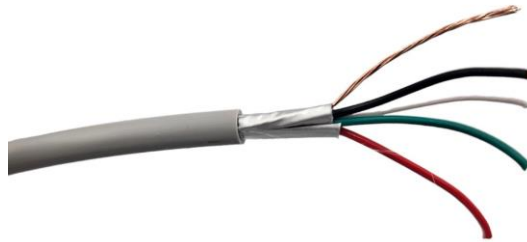

## 100 Feet 4/Conductor (22AWG) Stranded-Shielded Bulk Cable

<b>TR4-4C225-100</b>	<b>100FT</b>
<b>TR4-4C225-100</b>	<b>300FT</b>
<b>TR4-4C22G-500</b>	<b>500FT</b>

These 22AWG (American Wire Gauge) 4 bare copper conductor stranded-shielded cables can be used for a wide variety applications, including: security/alarm, sound and audio, background music and power-limited control circuits.

It is typically used for connecting motion sensors, keypads, magnetic contacts, glass breaks (acoustic detectors), smoke detectors, communicators, sounders/strobes, entry management and control panels in such systems. When wiring a system please be sure to consult the manufacturers' recommendations for wire conductors, gauge and expected resistance. This wire is in-wall rated; it is not intended for plenum situations.

**RoHS COMPLIANT.**  
**UL CERTIFIED.**

**Outer Diameter:** 4.8 mm  
**4-conductor colors:** Black, White, Green, Red

**100FT 2.20LBS**  
**300FT 6.6LBS**  
**500FT 12JBS**

**without us, you are just not connected! ■**