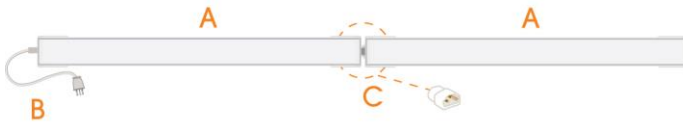

Note: Not dimmable.

SG-LED & SGA-LED

COVE / CABINET / SHOWCASE / DISPLAY
LED SLEEK ULTRA FIXED & ADJUSTABLE

Type	
Project	
Catalog No.	

ORDERING INSTRUCTIONS

SERIES	LENGTH	COLOR TEMP	FINISH	SWITCH
SG-LED : Fixed			W : White	
	12 : 12-3/8 in	30 : 3000K		SW : ON/OFF*
	24 : 22-3/4 in	40 : 4000K		
	36 : 34-1/2 in	60 : 6000K		
	48 : 46-1/4 in			
	60 : 58 in			

Example: SG-LED-12-30-W
* Optional ON/OFF switch for SG-LED.

SERIES	LENGTH	COLOR TEMP	FINISH	SWITCH
SGA-LED : Adjustable			W : White	SW : ON/OFF
	12 : 12-3/8 in	30 : 3000K		
	24 : 22-3/4 in	40 : 4000K		
	36 : 34-1/2 in	60 : 6000K		
	48 : 46-1/4 in			

Example: SGA-LED-12-30-W-SW

WIRING DIAGRAMS – For reference purposes only. Not for installation. Not to scale.

INDIVIDUAL UNIT

CONNECTED WITH A DIRECT CONNECTOR

CONNECTED WITH A CONNECTING CABLE

HARDWIRE USING SG-B BOX