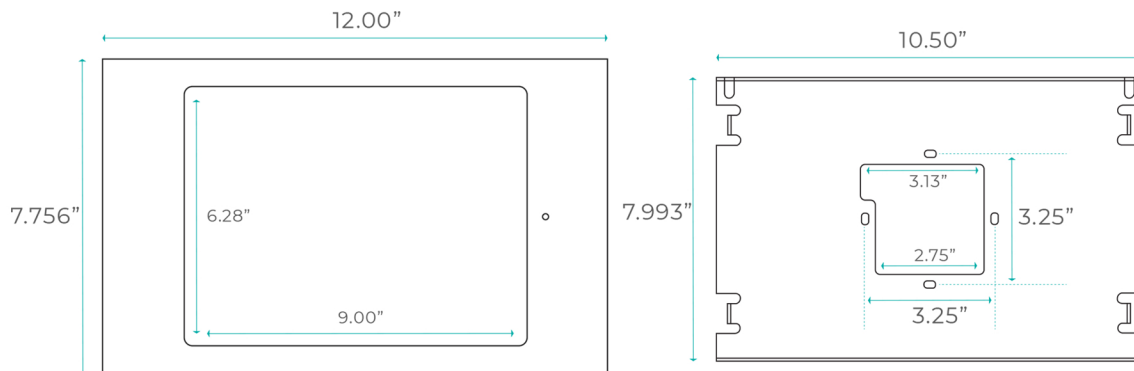

LITE WALL

LWI-109

for iPad 10th Generation 10.9"

Cut Sheet Dimensions

Power Management

Name

PoE Adapter + Gigabit
PoE Adapter (Splitter)
PoE Adapter USB-A

SKU

POE-GIG-DVR
POE-ICO-SPL
POE-ICO-A-APPW

Configurations

No cable, 90-degree connection
No cable, 90-degree connection
12" cable, 90-degree connection

Color Options

Name

Black
White
Silver

SKU

LWI-109-BL
LWI-109-WH
LWI-109-SV

Bill of Materials

- A. iPad 10.9 Mount
- B. Phillips Flat Head 18-8 SS - 6-32x1 Machine Screw
- C. Phillips Flat Head 18-8 SS - 6-32x1/2 Machine Screw