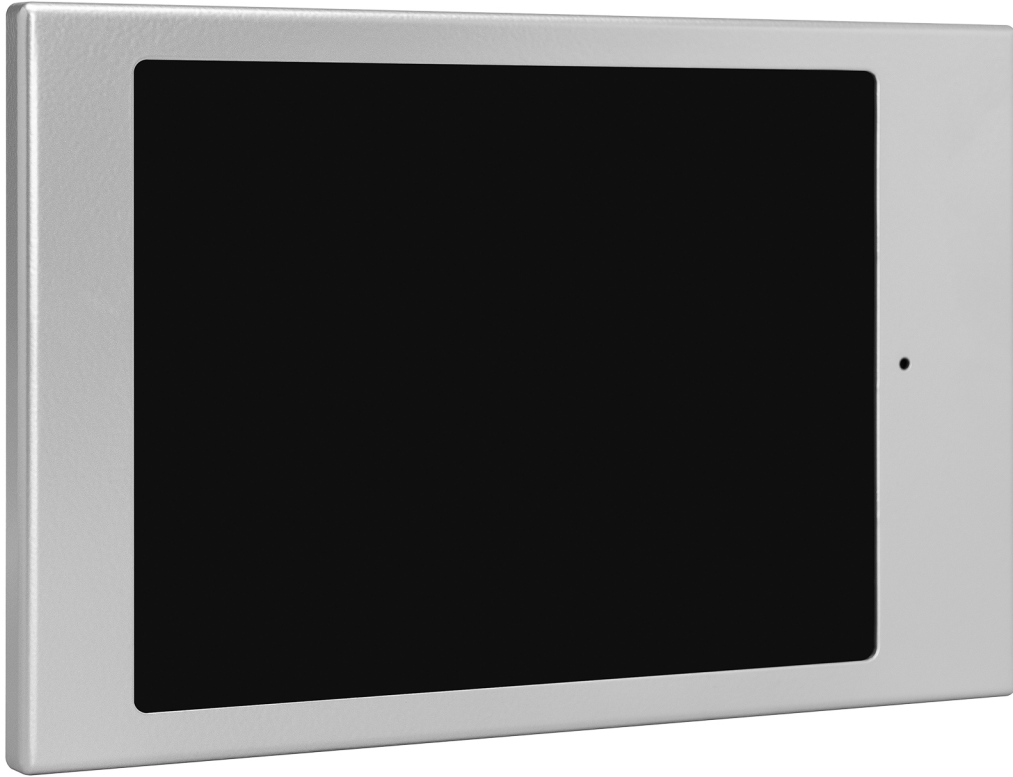

The LITE Mounting series provides purpose-built tablet displays for enterprise space scheduling, designed for iPads on **walls**, **doors**, and **glass**. It aims to offer a secure room management solution for diverse modern workplaces.

Wall

Door

Glass

LITE WALL

for iPad 10th Generation 10.9"

LITE Wall Mount

A sleek and minimalist solution designed to attach an iPad to a wall surface. With a modern design, it complements various spaces like offices, conference rooms, or lobbies.

LITE DOOR

for iPad 10th Generation 10.9"

LITE Door Mount

The LITE Door/Mullion Mount is a minimalist solution for displaying a tablet directly on an aluminum door frame. With a sleek modern design, it ensures a neat appearance from all angles.

LITE GLASS

for iPad 10th Generation 10.9"

LITE GLASS Mount

The LITE Glass Mount offers a sophisticated option for showcasing an iPad on glass surfaces, delivering a sleek and hardware-free aesthetic. Crafted with an elegant design, it ensures a clean and polished look from every perspective.