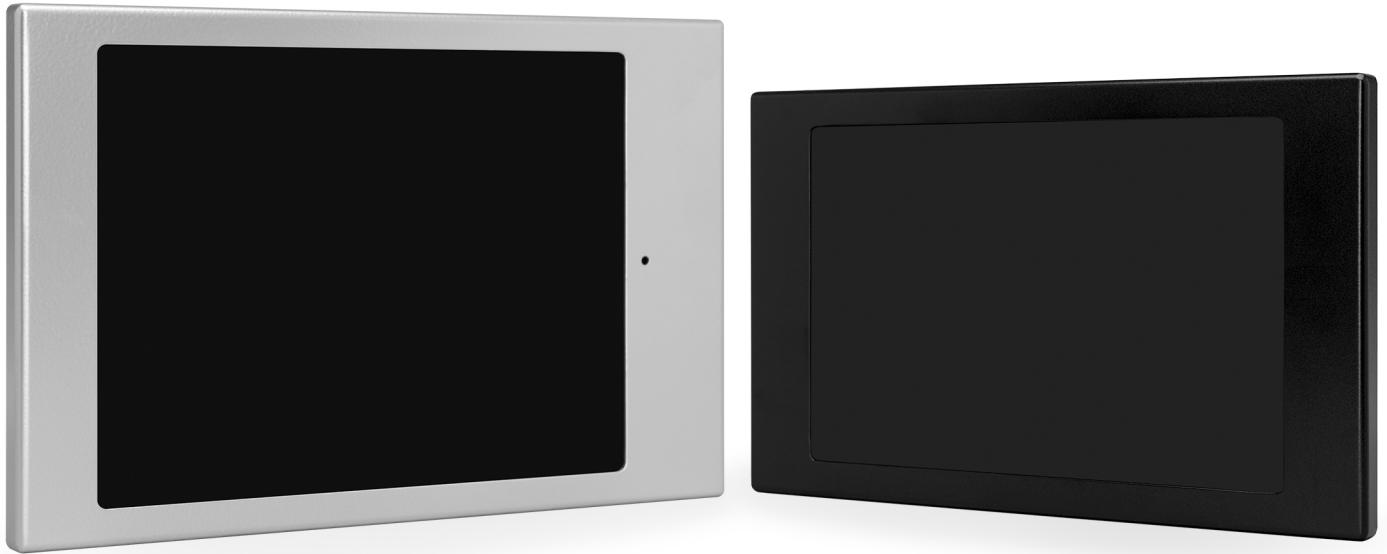

LITE Mounting Series

Optimized Room Scheduling for iPad

Boost workplace efficiency and streamline conference room bookings with the LITE Mounting series. Seamlessly integrate this solution into your office for sophisticated display of room scheduling software on an iPad, ensuring both security and accessibility.

The LITE Mounting series provides purpose-built tablet displays for enterprise space scheduling, designed for iPads on **walls**, **doors**, and **glass**. It aims to offer a secure room management solution for diverse modern workplaces.

Wall

Door

Glass

LITE WALL

for iPad 10th Generation 10.9"

LITE Wall Mount

A sleek and minimalist solution designed to attach an iPad to a wall surface. With a modern design, it complements various spaces like offices, conference rooms, or lobbies.

LITE DOOR

for iPad 10th Generation 10.9"

LITE Door Mount

The LITE Door/Mullion Mount is a minimalist solution for displaying a tablet directly on an aluminum door frame. With a sleek modern design, it ensures a neat appearance from all angles.