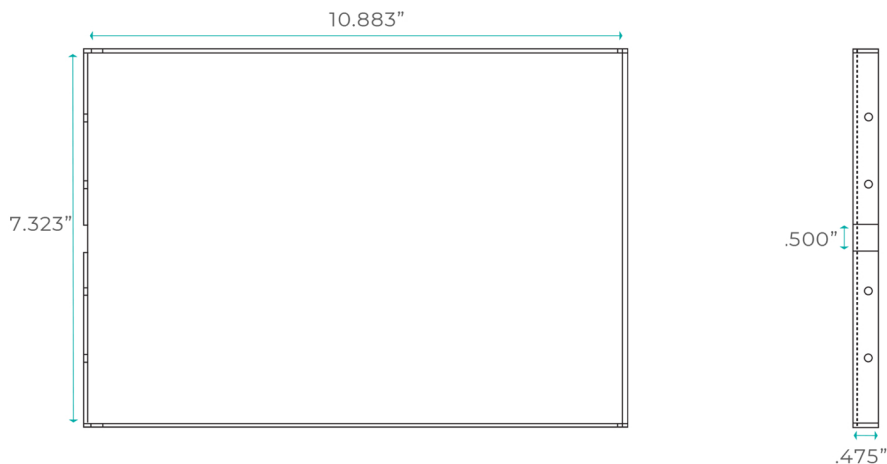

LITE DOOR

for iPad 10th Generation 10.9"

LDI-109

Cut Sheet Dimensions