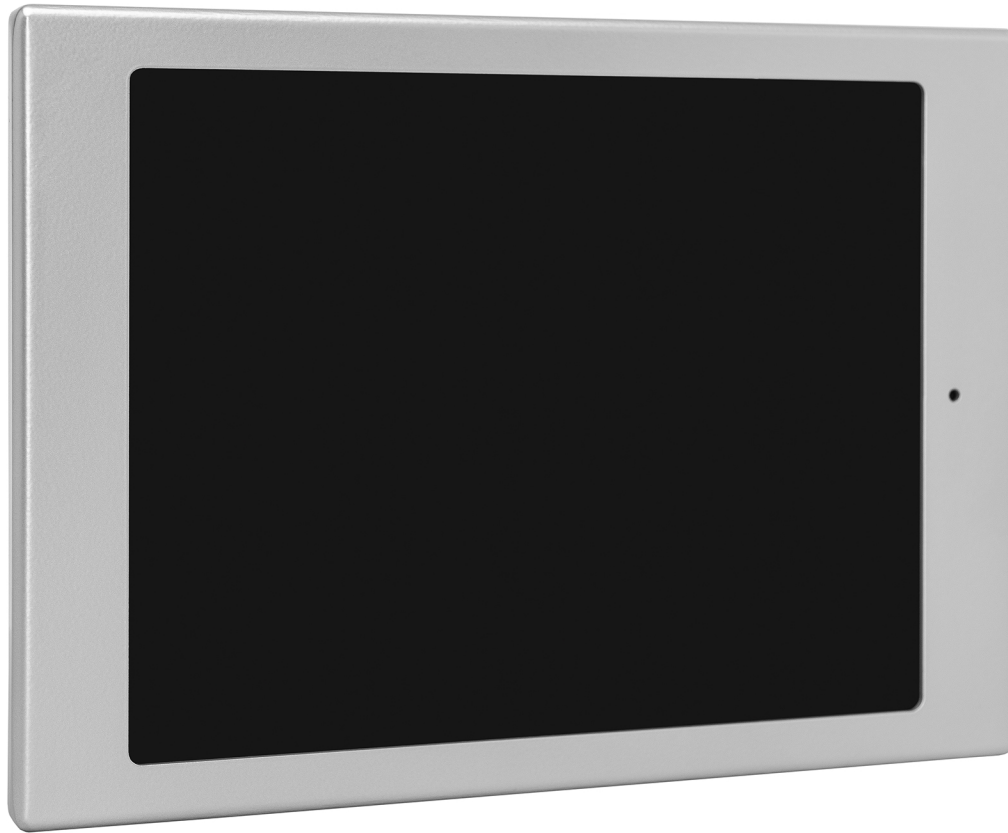

The LITE Mounting series provides purpose-built tablet displays for enterprise space scheduling, designed for iPads on **walls**, **doors**, and **glass**. It aims to offer a secure room management solution for diverse modern workplaces.

Wall

Door

Glass

LITE WALL

for iPad 10th Generation 10.9"

LITE Wall Mount

A sleek and minimalist solution designed to attach an iPad to a wall surface. With a modern design, it complements various spaces like offices, conference rooms, or lobbies.

LITE DOOR

for iPad 10th Generation 10.9"

LITE Door Mount

The LITE Door/Mullion Mount is a minimalist solution for displaying a tablet directly on an aluminum door frame. With a sleek modern design, it ensures a neat appearance from all angles.

LITE GLASS

for iPad 10th Generation 10.9"

LITE GLASS Mount

The LITE Glass Mount offers a sophisticated option for showcasing an iPad on glass surfaces, delivering a sleek and hardware-free aesthetic. Crafted with an elegant design, it ensures a clean and polished look from every perspective.