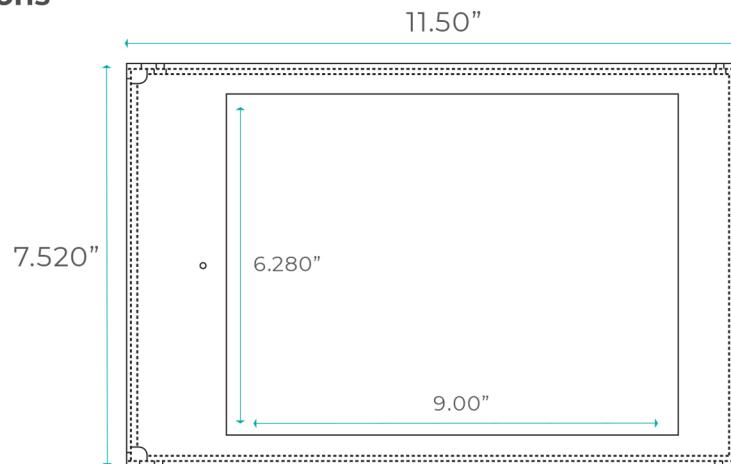

LITE GLASS

LGI-109

for iPad 10th Generation 10.9"

Cut Sheet Dimensions

Power Management

Name	SKU	Configurations
PoE Adapter + Gigabit	POE-GIG-DVR	10-ft Extension Cable, 90° connection
PoE Adapter (Splitter)	POE-ICO-SPL	10-ft Extension Cable, 90° connection
PoE Adapter USB-A	POE-ICO-A-APPW	10-ft cable, 90° connection