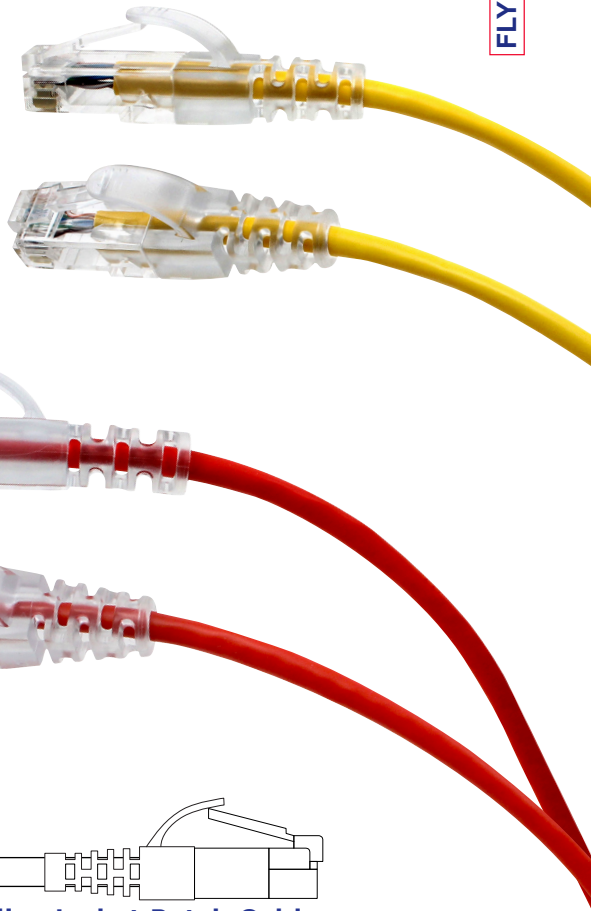

# SLIM JACKET CAT6A

FLYER-UL828-8

Shaxon **SLIM JACKET** Category 6A patch cables are designed for environments where space is a premium. The slim cable design assures easy access and removal in high density patch fields. A boot design that is flush to the plug features side to side stackability even in the densest jack field.

### Features include:

- 0.15in cable OD
- CM rated jacket
- Flexible, stranded 28 AWG UTP
- Flush boot design
- Protected RJ45 clip
- Superior bend radius
- Backwards compatible with CAT 5e or CAT 6 systems
- Slim CAT 6A 28 AWG cable conforms to all performance standards and passes channel testing

**Standard Patch Cable**  
24 AWG (approx. 0.24in)

**Slim Jacket Patch Cable**  
(approx. 0.15in) 28 AWG

Replace xx with color code below.

<b>Cable Color:</b>									
<b>COLOR</b>	Black	Blue	Gray	Green	Orange	Purple	Red	White	Yellow
<b>CODE</b>	BK	BU	GY	GN	OR	PR	RD	WT	YL

Ordering Information:	
Shaxon P/N	Length
UL828-8006xx-CG	6in
UL828-801xx-CG	1ft
UL828-802xx-CG	2ft
UL828-803xx-CG	3ft
UL828-804xx-CG	4ft
UL828-805xx-CG	5ft
UL828-806xx-CG	6ft
UL828-807xx-CG	7ft
UL828-810xx-CG	10ft
UL828-814xx-CG	14ft
UL828-815xx-CG	15ft
UL828-820xx-CG	20ft