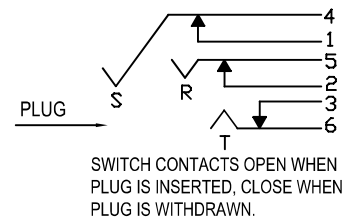

IEW = isolated earth washer
CEW = connected earth washer

SPECIFICATION

Withstand Voltage:	2000VDC Min.
Maximum Current:	5A.
Temperature Rating:	-10°C ~ +70°C
Life >10000 operations:	Contact resistance <100mΩ
Initial Contact Resistance:	<50mΩ
IP Rating (with plug in):	IP50