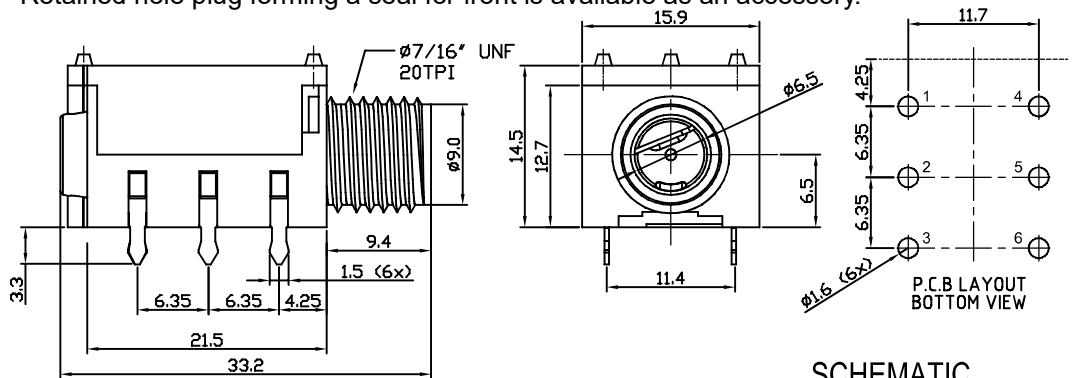

### MODELS

**S1KA** Standard fully threaded for plastic or metal nut.

**S1KB** SPN - Partially reduced nose. Nuts not usually used, but are supplied.

**S1KC** Full thread with discrete bright insert and isolated RFI washer

**S1KD** Full thread with prominent bright insert. RFI washer connected to inserted jack plug.

**S1KE** Non thread bush. Nuts not used.

Retained hole plug forming a seal for front is available as an accessory.