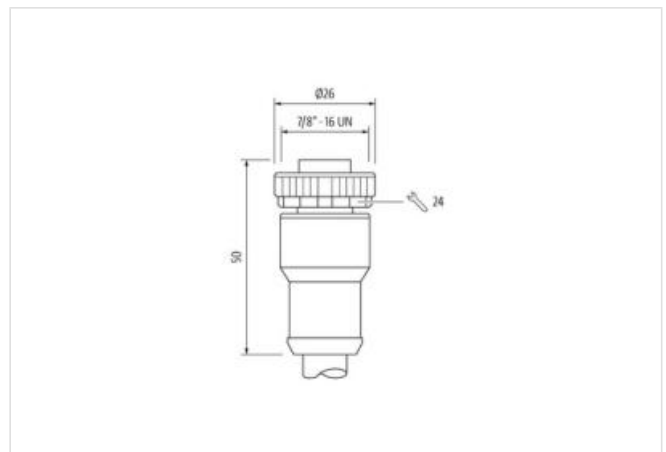

Mini (7/8) 5 pole, Male (Ext.) 0°/Female 0°

PVC 5x16AWG ye UL/CSA, STOOW

Male straight – female straight

7/8" – 7/8", 5-pole

Power cable

USA

Further cable lengths on request.

Plastic housings with good resistance against chemicals and oils.

The resistance to aggressive media should be individually tested for your application. Further details on request.

[Link to Product](#)

Illustration

Product may differ from Image

Cable length	5 m
--------------	-----

Side 1

Tightening torque	1,5 Nm
Family construction form	7/8"
Thread	7/8"
Width across flats	SW24

Side 2

Tightening torque	1,5 Nm
Thread	7/8"

Commercial data

ECLASS-6.0	27279218
ECLASS-7.0	27279218
ECLASS-8.0	27279218
ECLASS-9.0	27060311
ECLASS-10.1	27060311
ECLASS-11.1	27060311
ECLASS-12.0	27060327
ETIM-5.0	EC001855
customs tariff number	85444290
GTIN	4048879644242
Packaging unit	1

Mechanical data | Material data

Coating locking	Nickeled
Material housing	PUR

No. of bending cycles (C-track) 2 Mio.