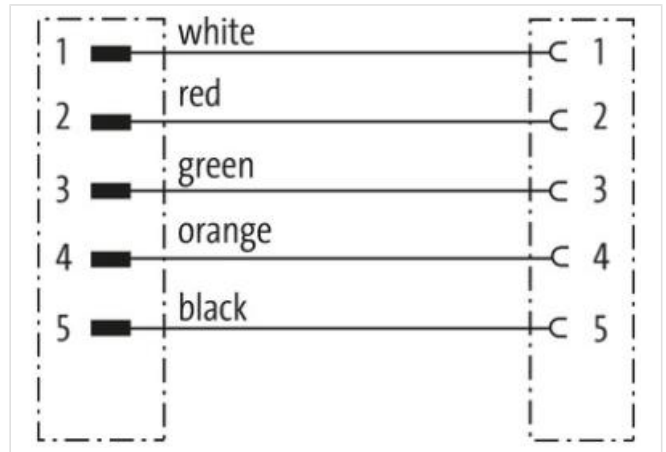

Mini (7/8) 5 pole, Male (Ext.) 0°/Female 0°

PVC 5x16AWG ye UL/CSA, STOOW

Male straight – female straight

7/8" – 7/8", 5-pole

Power cable

USA

Further cable lengths on request.

Plastic housings with good resistance against chemicals and oils.

The resistance to aggressive media should be individually tested for your application. Further details on request.

[Link to Product](#)

Illustration

Product may differ from Image

Cable length	5 m
--------------	-----

Side 1

Tightening torque	1,5 Nm
Family construction form	7/8"
Thread	7/8"
Width across flats	SW24

Side 2

Tightening torque	1,5 Nm
Thread	7/8"

Commercial data

ECLASS-6.0	27279218
ECLASS-7.0	27279218
ECLASS-8.0	27279218
ECLASS-9.0	27060311
ECLASS-10.1	27060311
ECLASS-11.1	27060311
ECLASS-12.0	27060327
ETIM-5.0	EC001855
customs tariff number	85444290
GTIN	4048879644242
Packaging unit	1