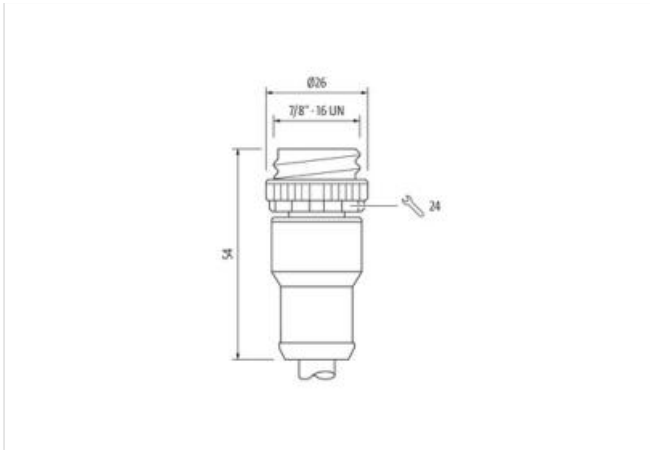

Mini (7/8) 5 pole, Male (Ext.) 0°/Female 0°

PVC 5x16AWG ye UL/CSA, STOOW

Male straight – female straight

7/8" – 7/8", 5-pole

Power cable

USA

Further cable lengths on request.

Plastic housings with good resistance against chemicals and oils.

The resistance to aggressive media should be individually tested for your application. Further details on request.

[Link to Product](#)

Illustration

Product may differ from Image

Cable length	5 m
--------------	-----

Side 1

Tightening torque	1,5 Nm
Family construction form	7/8"
Thread	7/8"
Width across flats	SW24

Side 2

Tightening torque	1,5 Nm
Thread	7/8"

Commercial data

ECLASS-6.0	27279218
ECLASS-7.0	27279218
ECLASS-8.0	27279218
ECLASS-9.0	27060311
ECLASS-10.1	27060311
ECLASS-11.1	27060311
ECLASS-12.0	27060327
ETIM-5.0	EC001855
customs tariff number	85444290
GTIN	4048879644242
Packaging unit	1

Mechanical data | Material data

Coating locking	Nickeled
Material housing	PUR

No. of bending cycles (C-track) 2 Mio.