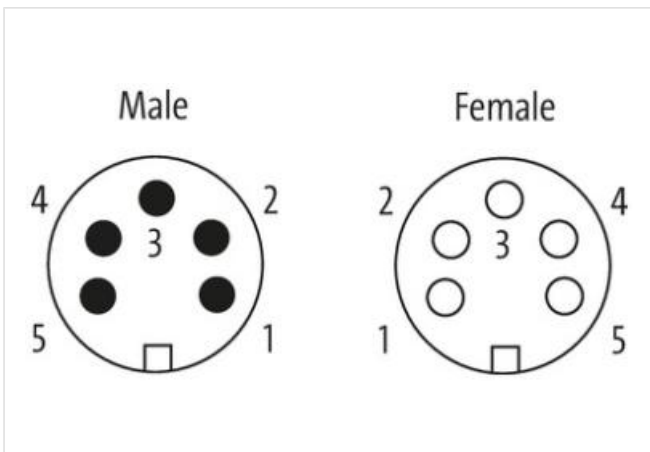

Mini (7/8) 5 pole, Male (Ext.) 0°/Female 0°

PVC 5x16AWG ye UL/CSA, STOOW

Male straight – female straight

7/8" – 7/8", 5-pole

Power cable

USA

Further cable lengths on request.

Plastic housings with good resistance against chemicals and oils.

The resistance to aggressive media should be individually tested for your application. Further details on request.

[Link to Product](#)

Illustration

Product may differ from Image

Cable length	5 m
--------------	-----

Side 1

Tightening torque	1,5 Nm
Family construction form	7/8"
Thread	7/8"
Width across flats	SW24

Side 2

Tightening torque	1,5 Nm
Thread	7/8"

Commercial data

ECLASS-6.0	27279218
ECLASS-7.0	27279218
ECLASS-8.0	27279218
ECLASS-9.0	27060311
ECLASS-10.1	27060311
ECLASS-11.1	27060311
ECLASS-12.0	27060327
ETIM-5.0	EC001855
customs tariff number	85444290
GTIN	4048879644242
Packaging unit	1

Mechanical data | Material data

Coating locking	Nickeled
Material housing	PUR

No. of bending cycles (C-track) 2 Mio.