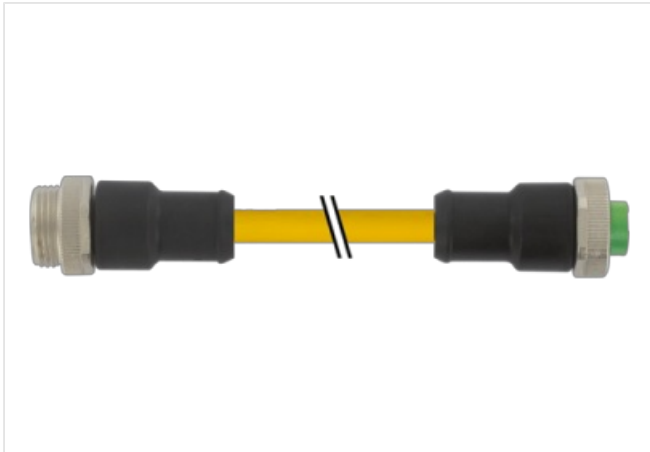

Mini (7/8) 5 pole, Male (Ext.) 0°/Female 0°

PVC 5x16AWG ye UL/CSA, STOOW

Male straight – female straight

7/8" – 7/8", 5-pole

Power cable

USA

Further cable lengths on request.

Plastic housings with good resistance against chemicals and oils.

The resistance to aggressive media should be individually tested for your application. Further details on request.

[Link to Product](#)

Illustration

Product may differ from Image

Cable length	5 m
--------------	-----

Side 1

Tightening torque	1,5 Nm
Family construction form	7/8"
Thread	7/8"
Width across flats	SW24

Side 2

Tightening torque	1,5 Nm
Thread	7/8"

Commercial data

ECLASS-6.0	27279218
ECLASS-7.0	27279218
ECLASS-8.0	27279218
ECLASS-9.0	27060311
ECLASS-10.1	27060311
ECLASS-11.1	27060311
ECLASS-12.0	27060327
ETIM-5.0	EC001855
customs tariff number	85444290
GTIN	4048879644242
Packaging unit	1

Mechanical data | Material data

Coating locking	Nickeled
Material housing	PUR

No. of bending cycles (C-track) 2 Mio.