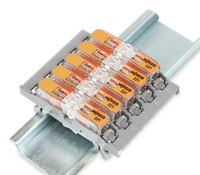

### Installation

Place the inline splicing connector on the carrier in front of the mounting position.

Push the connector to the center position until it snaps into place.

Mounting carrier without strain relief – snapped onto DIN-rail