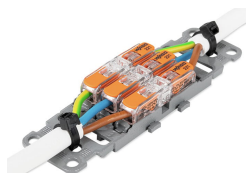

Strain relief

3-pole mounting carrier with strain relief