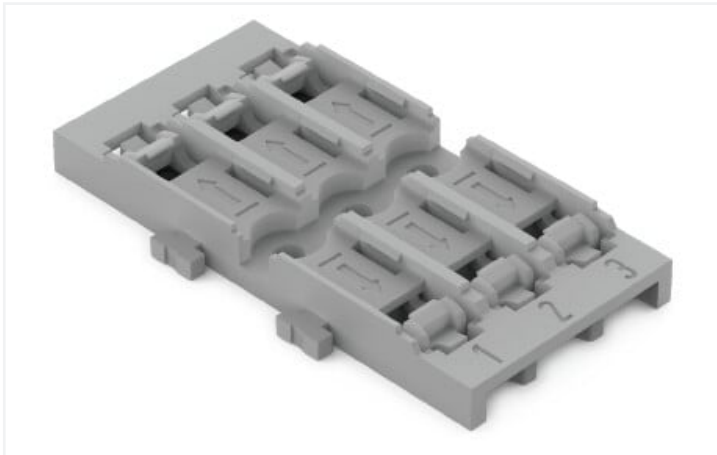

## Data Sheet | Item Number: 221-2523

Mounting carrier; 3-way; for inline splicing connector with lever; for screw mounting;  
gray

<https://www.wago.com/221-2523>

Color: ■ gray

### Physical data

Width	29.8 mm / 1.173 inches
Depth	56 mm / 2.205 inches