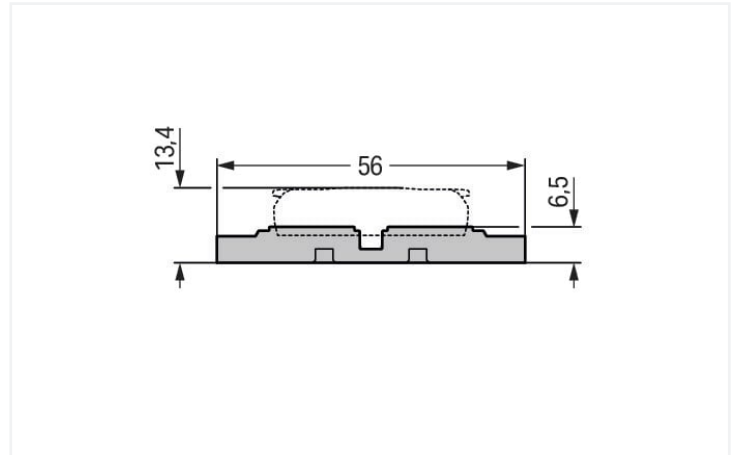

## Data Sheet | Item Number: 221-2523

Mounting carrier; 3-way; for inline splicing connector with lever; for screw mounting;  
gray

<https://www.wago.com/221-2523>

Color: ■ gray

### Physical data

Width	29.8 mm / 1.173 inches
Depth	56 mm / 2.205 inches