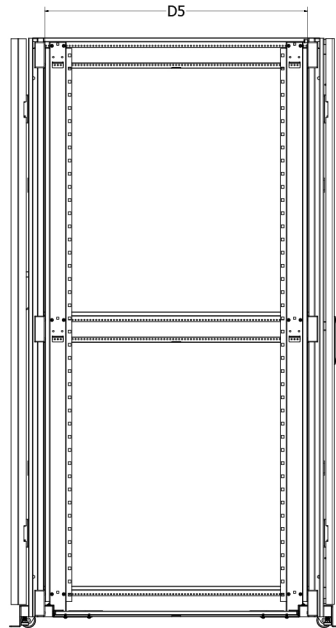

42U Cabinets

Model / SKU Number	00406222	00406223	00406224	00406225	00406226	00406227	00406228	00406229	00406230	00406231	00406232	00406233
PHYSICAL												
Cabinet Size (HxWxD)	42U x 600mm x 800mm				42U x 600mm x 1,000mm				42U x 600mm x 1,200mm			
FEATURES												
Front Door Type: Perforated	✓	✓			✓	✓			✓	✓		
Front Door Type: Glass			✓	✓			✓	✓			✓	✓
Top Design: Fan	✓		✓		✓		✓		✓		✓	
Top Design: Cable Management		✓		✓		✓		✓		✓		✓
DIMENSIONS & SPECIFICATIONS												
Static Weight Capacity (lbs / kg)	3000 / 1350				3000 / 1350				3000 / 1350			
Weight Capacity on Casters (lbs / kg)	2400 / 1088				2400 / 1088				2400 / 1088			
External Height (mm)	2000.4				2000.4				2000.4			
External Width (mm)	600				600				600			
D1 External Depth (mm)	893				1093				1293			
D2 Distance Between Levelers (mm)	571				571				571			
D3 Distance Between Levelers (mm)	823.2				1023.2				1223.2			
D4 (mm)	555				755				955			
D5 (mm)	680				880				1080			
D6 (mm)	878				878				878			
D7 (mm)	1110				1310				1510			
D8 (mm)	1378				1578				1778			
D9 (mm)	1644				1844				2044			
D10 (mm)	890				890				890			

42U Cabinets

Front View

SideView

Top View

Bottom View
 Distance Between Levels

Maximum Equipment Mounting Depth
 (with cable management rail)

Maximum Equipment Mounting Depth
 (without cable management rail)

Top View
 (doors fully opened)