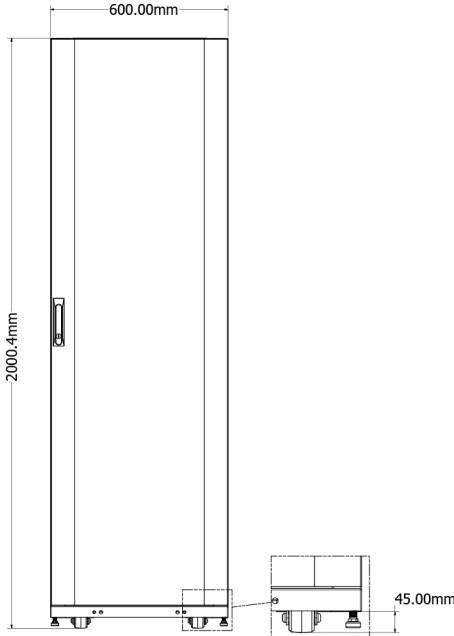

42U Cabinets

Model / SKU Number	00406222	00406223	00406224	00406225	00406226	00406227	00406228	00406229	00406230	00406231	00406232	00406233
PHYSICAL												
Cabinet Size (HxWxD)	42U x 600mm x 800mm				42U x 600mm x 1,000mm				42U x 600mm x 1,200mm			
FEATURES												
Front Door Type: Perforated	✓	✓			✓	✓			✓	✓		
Front Door Type: Glass			✓	✓			✓	✓			✓	✓
Top Design: Fan	✓		✓		✓		✓		✓		✓	
Top Design: Cable Management		✓		✓		✓		✓		✓		✓
DIMENSIONS & SPECIFICATIONS												
Static Weight Capacity (lbs / kg)	3000 / 1350				3000 / 1350				3000 / 1350			
Weight Capacity on Casters (lbs / kg)	2400 / 1088				2400 / 1088				2400 / 1088			
External Height (mm)	2000.4				2000.4				2000.4			
External Width (mm)	600				600				600			
D1 External Depth (mm)	893				1093				1293			
D2 Distance Between Levelers (mm)	571				571				571			
D3 Distance Between Levelers (mm)	823.2				1023.2				1223.2			
D4 (mm)	555				755				955			
D5 (mm)	680				880				1080			
D6 (mm)	878				878				878			
D7 (mm)	1110				1310				1510			
D8 (mm)	1378				1578				1778			
D9 (mm)	1644				1844				2044			
D10 (mm)	890				890				890			

42U Cabinets

Front View

SideView

Top View

Bottom View
 Distance Between Levels

Maximum Equipment Mounting Depth
 (with cable management rail)

Maximum Equipment Mounting Depth
 (without cable management rail)

Top View
 (doors fully opened)