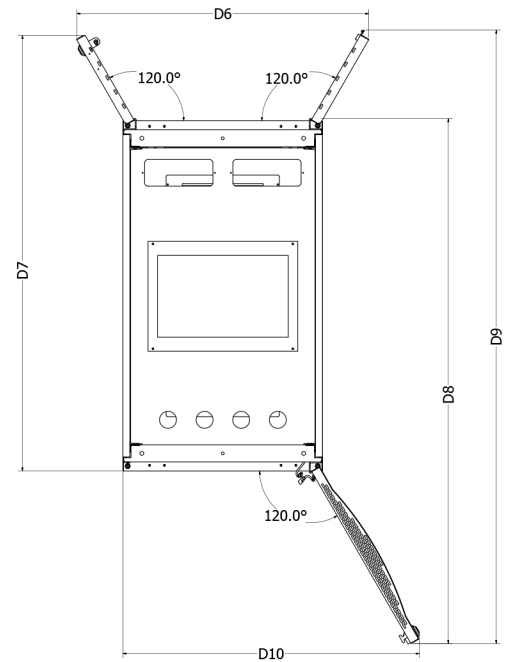

42U Cabinets

Model / SKU Number	00406222	00406223	00406224	00406225	00406226	00406227	00406228	00406229	00406230	00406231	00406232	00406233
PHYSICAL												
Cabinet Size (HxWxD)	42U x 600mm x 800mm				42U x 600mm x 1,000mm				42U x 600mm x 1,200mm			
FEATURES												
Front Door Type: Perforated	✓	✓			✓	✓			✓	✓		
Front Door Type: Glass			✓	✓			✓	✓			✓	✓
Top Design: Fan	✓		✓		✓		✓		✓		✓	
Top Design: Cable Management		✓		✓		✓		✓		✓		✓
DIMENSIONS & SPECIFICATIONS												
Static Weight Capacity (lbs / kg)	3000 / 1350				3000 / 1350				3000 / 1350			
Weight Capacity on Casters (lbs / kg)	2400 / 1088				2400 / 1088				2400 / 1088			
External Height (mm)	2000.4				2000.4				2000.4			
External Width (mm)	600				600				600			
D1 External Depth (mm)	893				1093				1293			
D2 Distance Between Levelers (mm)	571				571				571			
D3 Distance Between Levelers (mm)	823.2				1023.2				1223.2			
D4 (mm)	555				755				955			
D5 (mm)	680				880				1080			
D6 (mm)	878				878				878			
D7 (mm)	1110				1310				1510			
D8 (mm)	1378				1578				1778			
D9 (mm)	1644				1844				2044			
D10 (mm)	890				890				890			

42U Cabinets

Front View

SideView

Top View

Bottom View
 Distance Between Levels

Maximum Equipment Mounting Depth
 (with cable management rail)

Maximum Equipment Mounting Depth
 (without cable management rail)

Top View
 (doors fully opened)