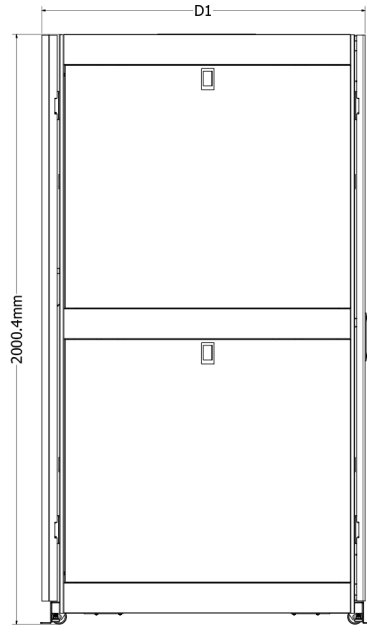

42U Cabinets

Model / SKU Number	00406222	00406223	00406224	00406225	00406226	00406227	00406228	00406229	00406230	00406231	00406232	00406233
PHYSICAL												
Cabinet Size (HxWxD)	42U x 600mm x 800mm				42U x 600mm x 1,000mm				42U x 600mm x 1,200mm			
FEATURES												
Front Door Type: Perforated	✓	✓			✓	✓			✓	✓		
Front Door Type: Glass			✓	✓			✓	✓			✓	✓
Top Design: Fan	✓		✓		✓		✓		✓		✓	
Top Design: Cable Management		✓		✓		✓		✓		✓		✓
DIMENSIONS & SPECIFICATIONS												
Static Weight Capacity (lbs / kg)	3000 / 1350				3000 / 1350				3000 / 1350			
Weight Capacity on Casters (lbs / kg)	2400 / 1088				2400 / 1088				2400 / 1088			
External Height (mm)	2000.4				2000.4				2000.4			
External Width (mm)	600				600				600			
D1 External Depth (mm)	893				1093				1293			
D2 Distance Between Levelers (mm)	571				571				571			
D3 Distance Between Levelers (mm)	823.2				1023.2				1223.2			
D4 (mm)	555				755				955			
D5 (mm)	680				880				1080			
D6 (mm)	878				878				878			
D7 (mm)	1110				1310				1510			
D8 (mm)	1378				1578				1778			
D9 (mm)	1644				1844				2044			
D10 (mm)	890				890				890			

42U Cabinets

Front View

SideView

Top View

Bottom View
 Distance Between Levels

Maximum Equipment Mounting Depth
 (with cable management rail)

Maximum Equipment Mounting Depth
 (without cable management rail)

Top View
 (doors fully opened)