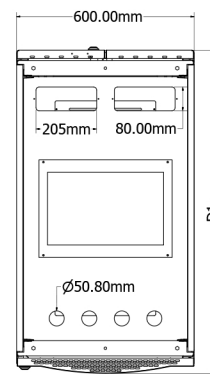

42U Cabinets

Model / SKU Number	00406222	00406223	00406224	00406225	00406226	00406227	00406228	00406229	00406230	00406231	00406232	00406233
PHYSICAL												
Cabinet Size (HxWxD)	42U x 600mm x 800mm				42U x 600mm x 1,000mm				42U x 600mm x 1,200mm			
FEATURES												
Front Door Type: Perforated	✓	✓			✓	✓			✓	✓		
Front Door Type: Glass			✓	✓			✓	✓			✓	✓
Top Design: Fan	✓		✓		✓		✓		✓		✓	
Top Design: Cable Management		✓		✓		✓		✓		✓		✓
DIMENSIONS & SPECIFICATIONS												
Static Weight Capacity (lbs / kg)	3000 / 1350				3000 / 1350				3000 / 1350			
Weight Capacity on Casters (lbs / kg)	2400 / 1088				2400 / 1088				2400 / 1088			
External Height (mm)	2000.4				2000.4				2000.4			
External Width (mm)	600				600				600			
D1 External Depth (mm)	893				1093				1293			
D2 Distance Between Levelers (mm)	571				571				571			
D3 Distance Between Levelers (mm)	823.2				1023.2				1223.2			
D4 (mm)	555				755				955			
D5 (mm)	680				880				1080			
D6 (mm)	878				878				878			
D7 (mm)	1110				1310				1510			
D8 (mm)	1378				1578				1778			
D9 (mm)	1644				1844				2044			
D10 (mm)	890				890				890			

42U Cabinets

Front View

SideView

Top View

Bottom View
 Distance Between Levels

Maximum Equipment Mounting Depth
 (with cable management rail)

Maximum Equipment Mounting Depth
 (without cable management rail)