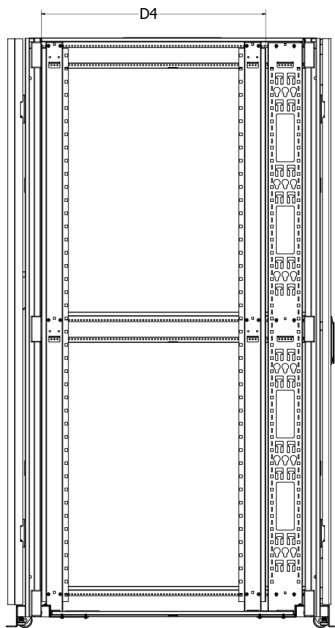

42U Cabinets

Model / SKU Number	00406222	00406223	00406224	00406225	00406226	00406227	00406228	00406229	00406230	00406231	00406232	00406233
PHYSICAL												
Cabinet Size (HxWxD)	42U x 600mm x 800mm				42U x 600mm x 1,000mm				42U x 600mm x 1,200mm			
FEATURES												
Front Door Type: Perforated	✓	✓			✓	✓			✓	✓		
Front Door Type: Glass			✓	✓			✓	✓			✓	✓
Top Design: Fan	✓		✓		✓		✓		✓		✓	
Top Design: Cable Management		✓		✓		✓		✓		✓		✓
DIMENSIONS & SPECIFICATIONS												
Static Weight Capacity (lbs / kg)	3000 / 1350				3000 / 1350				3000 / 1350			
Weight Capacity on Casters (lbs / kg)	2400 / 1088				2400 / 1088				2400 / 1088			
External Height (mm)	2000.4				2000.4				2000.4			
External Width (mm)	600				600				600			
D1 External Depth (mm)	893				1093				1293			
D2 Distance Between Levelers (mm)	571				571				571			
D3 Distance Between Levelers (mm)	823.2				1023.2				1223.2			
D4 (mm)	555				755				955			
D5 (mm)	680				880				1080			
D6 (mm)	878				878				878			
D7 (mm)	1110				1310				1510			
D8 (mm)	1378				1578				1778			
D9 (mm)	1644				1844				2044			
D10 (mm)	890				890				890			

42U Cabinets

Front View

SideView

Top View

Bottom View
 Distance Between Levels

Maximum Equipment Mounting Depth
 (with cable management rail)

Maximum Equipment Mounting Depth
 (without cable management rail)

Top View
 (doors fully opened)