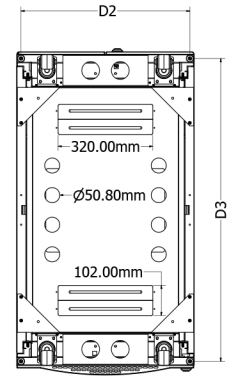

42U Cabinets

Model / SKU Number	00406222	00406223	00406224	00406225	00406226	00406227	00406228	00406229	00406230	00406231	00406232	00406233
PHYSICAL												
Cabinet Size (HxWxD)	42U x 600mm x 800mm				42U x 600mm x 1,000mm				42U x 600mm x 1,200mm			
FEATURES												
Front Door Type: Perforated	✓	✓			✓	✓			✓	✓		
Front Door Type: Glass			✓	✓			✓	✓			✓	✓
Top Design: Fan	✓		✓		✓		✓		✓		✓	
Top Design: Cable Management		✓		✓		✓		✓		✓		✓
DIMENSIONS & SPECIFICATIONS												
Static Weight Capacity (lbs / kg)	3000 / 1350				3000 / 1350				3000 / 1350			
Weight Capacity on Casters (lbs / kg)	2400 / 1088				2400 / 1088				2400 / 1088			
External Height (mm)	2000.4				2000.4				2000.4			
External Width (mm)	600				600				600			
D1 External Depth (mm)	893				1093				1293			
D2 Distance Between Levelers (mm)	571				571				571			
D3 Distance Between Levelers (mm)	823.2				1023.2				1223.2			
D4 (mm)	555				755				955			
D5 (mm)	680				880				1080			
D6 (mm)	878				878				878			
D7 (mm)	1110				1310				1510			
D8 (mm)	1378				1578				1778			
D9 (mm)	1644				1844				2044			
D10 (mm)	890				890				890			

42U Cabinets

Front View

SideView

Top View

Bottom View
 Distance Between Levels

Maximum Equipment Mounting Depth
 (with cable management rail)

Maximum Equipment Mounting Depth
 (without cable management rail)