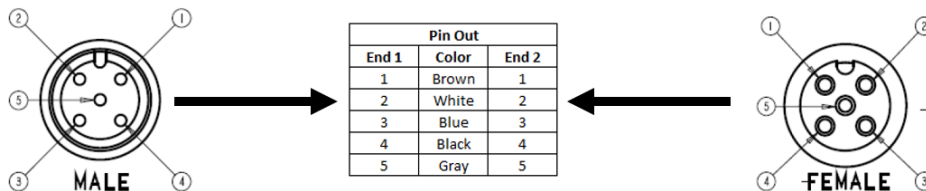

C5AC06UXXX

(M12 Cordset, 5 Position, 22 AWG Shielded, Male Straight to Female Straight)

- Mueller's C5AC06UXXX is an M12 5-pin double ended, shielded instrumentation cable with a straight male connector on one end and a straight female at the other.
- Keyway – A Coding
- Utilizes our 5-conductor 22 AWG PVC-insulated, shielded cable.
- Ratings:
 - Current: 4 A
 - Voltage: 250 V AC/DC
- Material:
 - Coupling Nuts – Nickel Plated Brass
 - Pins/Contacts – Gold Plated Brass
- Length: The "U" in the model number represents unit of measurement. Either: Meters (M), Feet (F)
- Length: The "XXX" in the model number represents length. Standard lengths are 2, 5, and 10 meters. Any other lengths available upon request.
- Meets Standard: IEC 61076-2-101
- Protection Class: IEC IP68
- RoHS 3 Compliant