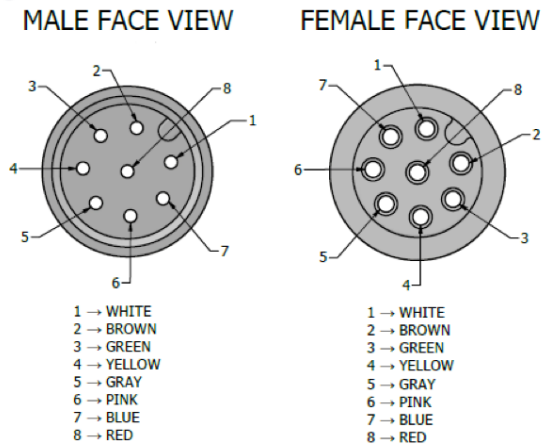

C8AC12UXXX

(M12 Cordset, 8 Position, 24 AWG Unshielded, Male Straight to Female Straight)

- Mueller's C8AC12UXXX is an M12 8-pin double ended, unshielded instrumentation cable with a straight male connector on one end and a straight female connector on the other.
- Keyway – A Coding
- Utilizes an 8-conductor 24 AWG PVC-insulated, unshielded cable.
- Ratings:
 - Current: 2 A
 - Voltage: 30 V AC/DC
- Material:
 - Coupling Nuts – Nickel Plated Brass
 - Pins/Contacts – Gold Plated Brass
- Length: The "U" in the model number represents unit of measurement.
Either: Meters (M), Feet (F)
- Length: The "XXX" in the model number represents length. Standard lengths are 2, 5, and 10 meters. Any other lengths available upon request.
- Meets Standard: IEC 61076-2-101
- Protection Class: IEC IP68
- RoHS 3 Compliant