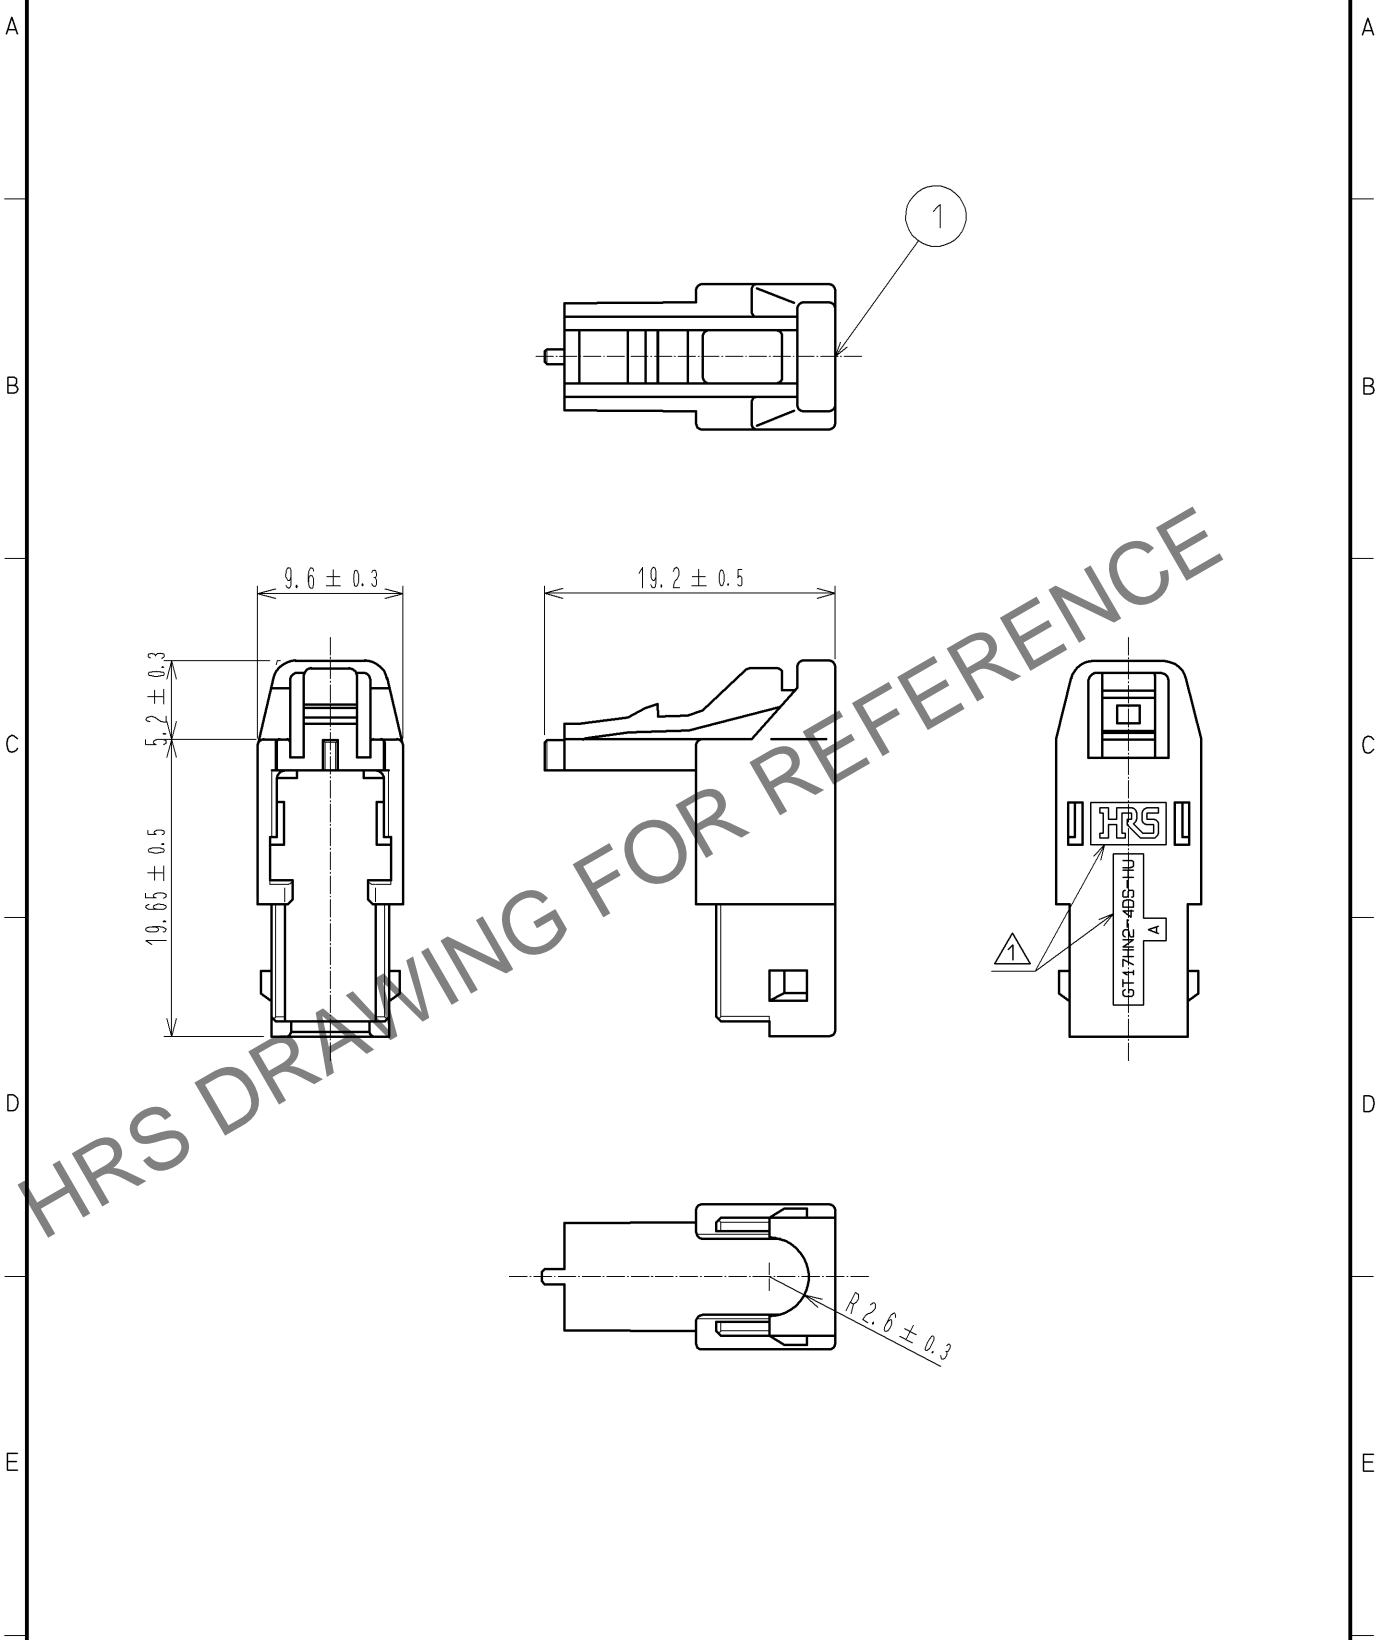

ELV, RoHS COMPLIANT

1	PBT-M	DARK GRAY						
NO.	MATERIAL	FINISH	REMARKS	NO.	MATERIAL	FINISH	REMARKS	
UNITS mm		SCALE 2 : 1	COUNT 1	DESCRIPTION OF REVISIONS DIS-T-002625		DESIGNED TS. KUBOTA	CHECKED NH. NAKATA	DATE 12. 03. 01
HIROSE ELECTRIC CO., LTD.		APPROVED : AR. SHIRAI	11. 12. 28	DRAWING NO.		EDC3-168832-00		
		CHECKED : AR. SHIRAI	11. 12. 28	PART NO.		GT17HN2-4DS-HU		
		DESIGNED : NH. NAKATA	11. 12. 20	CODE NO.		CL767-0264-8-00		
		DRAWN : NH. NAKATA	11. 12. 20			1/1		