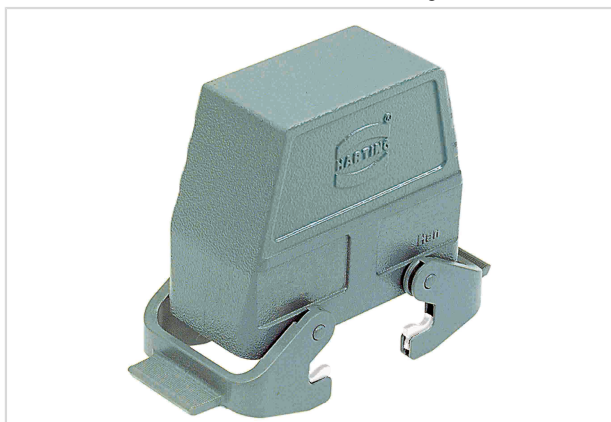

Han B Hood Side Entry HC 2 Levers PG 21

Image is for illustration purposes only. Please refer to product description.

Part number	09 30 016 0530
Specification	Han B Hood Side Entry HC 2 Levers PG 21
HARTING eCatalogue	https://b2b.harting.com/09300160530

Identification

Category	Hoods/Housings
Series of hoods/housings	Han [®] B
Type of hood/housing	Hood
Type	High construction

Version

Locking type	Double locking lever (on the hood)
Han-Easy Lock [®]	Yes
Size	16 B
Version	Side entry
Cable entry	1x Pg 21
Field of application	Standard hoods/housings for industrial connectors

Pushing Performance

Material properties

Surface (hood/housing)	Powder-coated
Colour (hood/housing)	RAL 7037 (dust grey)
Material (locking)	Polycarbonate (PC) Stainless steel
Colour (locking)	RAL 7037 (dust grey)
Material flammability class acc. to UL 94 (locking levers)	V-0
RoHS	compliant
ELV status	compliant
China RoHS	e
REACH Annex XVII substances	No
REACH ANNEX XIV substances	No
REACH SVHC substances	Yes
REACH SVHC substances	Potassium 1,1,2,2,3,3,4,4,4-nonafluorobutane-1-sulphonate