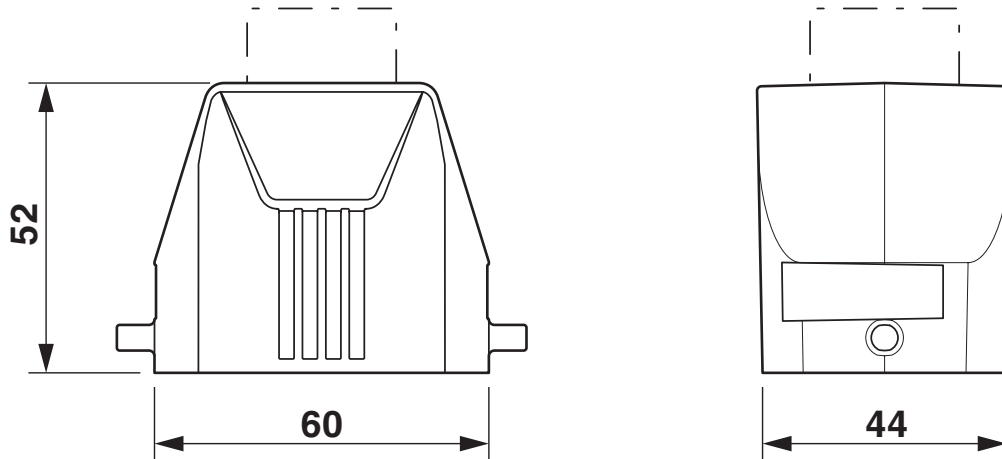

HC-STA-B06-HLFS-1TTM20-EL-AL - Housing

1412574

<https://www.phoenixcontact.com/us/products/1412574>

Drawings

Dimensional drawing

Dimensional drawing