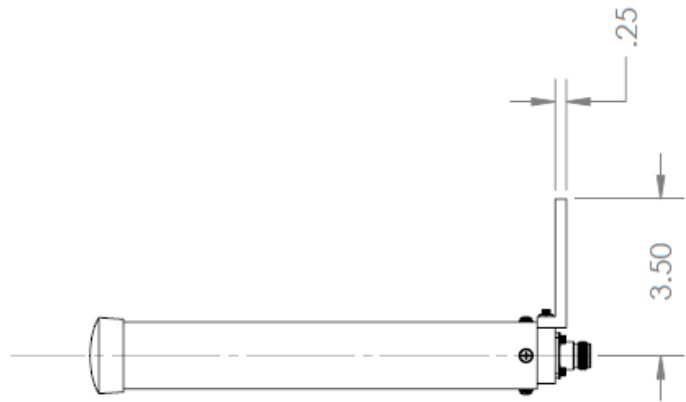

SIGNAL ANTENNA SYSTEMS

MODEL: SA V800-1 OMNI

Product Data Sheet

SA V800-1 OMNI: Wideband, rugged, high power omni-directional antenna for use on ground, vehicle, and marine installations. Wide elevation plane beamwidth allows for reliable coverage. Operational frequency range from 800 - 6000 MHz supports a variety of applications and requirements such as: Tactical communication, Telemetry, Electronic Warfare (EW), Signal Intelligence (SIGINT), and Spectrum Monitoring.

FEATURES:

Wideband:
900 - 6000 MHz
High Power Handling
Compact Design
Rugged
Sealed construction

PERFORMANCE CHARACTERISTICS

| RF and Electrical | |
|--------------------------|-------------------------------------|
| Frequency Range | 800 – 6,000 MHz |
| Gain | +2 dBi |
| 3-dB Beamwidth (E-Plane) | 80.0° (@ 1.0 GHz) |
| 3-dB Beamwidth (H-Plane) | 360.0° |
| Polarization | Linear |
| VSWR | 2.0:1 |
| Power Handling | 200 Watts |
| MECHANICAL | |
| Dimensions | 9.5" high x 1.3"diam. |
| Weight | 16 oz |
| Mounting | 2-hole bolt pattern or base/bracket |
| INTERFACE | |
| N-Type Female | |
| ENVIRONMENTAL | |
| Operating Temperature | -55° to 75° |
| Wind Survival | 100 mph |