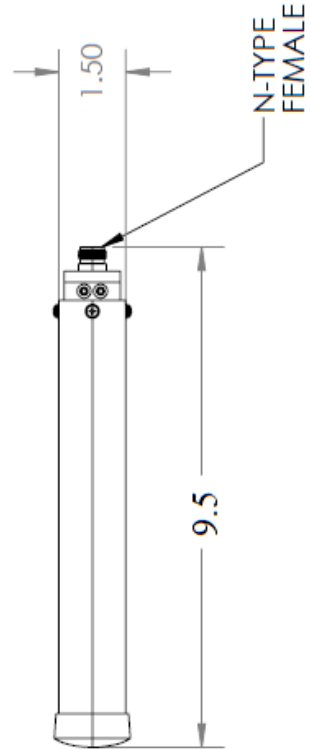

FEATURES:

Wideband:
900 - 6000 MHz
High Power Handling
Compact Design
Rugged
Sealed construction

PERFORMANCE CHARACTERISTICS

| RF and Electrical | |
|--------------------------|-------------------------------------|
| Frequency Range | 800 – 6,000 MHz |
| Gain | +2 dBi |
| 3-dB Beamwidth (E-Plane) | 80.0° (@ 1.0 GHz) |
| 3-dB Beamwidth (H-Plane) | 360.0° |
| Polarization | Linear |
| VSWR | 2.0:1 |
| Power Handling | 200 Watts |
| MECHANICAL | |
| Dimensions | 9.5" high x 1.3"diam. |
| Weight | 16 oz |
| Mounting | 2-hole bolt pattern or base/bracket |
| INTERFACE | |
| N-Type Female | |
| ENVIRONMENTAL | |
| Operating Temperature | -55° to 75° |
| Wind Survival | 100 mph |

| UNLESS OTHERWISE SPECIFIED: | | NAME | DATE |
|---|--|--------------------------|---------------|
| DIMENSIONS ARE IN INCHES | | A.K. | 02/21/22 |
| TOLERANCES: 0.05 | | A.M. | 02/21/22 |
| FRACTIONAL: 1 | | A.M. | 02/21/22 |
| ANGULAR: MACH: BEND ± | | A.M. | 02/21/22 |
| TWO PLACE DECIMAL ±0.01 | | A.M. | 02/21/22 |
| THREE PLACE DECIMAL ±0.005 | | A.M. | 02/21/22 |
| INTERPRET GEOMETRIC TOLERANCING PER: | | A.M. | 02/21/22 |
| PROPRIETARY AND CONFIDENTIAL | | | |
| THE INFORMATION CONTAINED IN THIS DRAWING IS THE SOLE PROPERTY OF SIGNAL ANTENNA SYSTEMS, INC. ANY REPRODUCTION IN PART OR AS A WHOLE WITHOUT THE WRITTEN PERMISSION OF SIGNAL ANTENNA SYSTEMS, INC. IS PROHIBITED. | | | |
| CAGE CODE 0BD62 | | SIZE DWG. NO. | |
| FINISH FLAT BLACK PAINT | | SA-V800-1-OMNI-DWG-REV-1 | |
| DO NOT SCALE DRAWING | | SCALE: 1:4 | WEIGHT: 16 OZ |
| | | SHEET 1 OF 1 | |