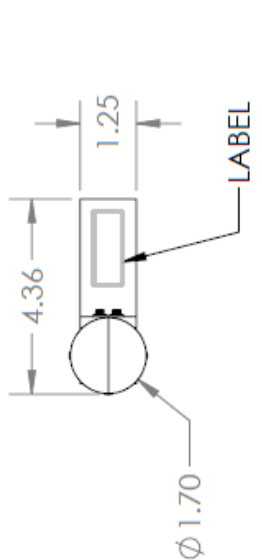

FEATURES:

Wideband:
900 - 6000 MHz
High Power Handling
Compact Design
Rugged
Sealed construction

PERFORMANCE CHARACTERISTICS

| RF and Electrical | |
|--------------------------|-------------------------------------|
| Frequency Range | 800 – 6,000 MHz |
| Gain | +2 dBi |
| 3-dB Beamwidth (E-Plane) | 80.0° (@ 1.0 GHz) |
| 3-dB Beamwidth (H-Plane) | 360.0° |
| Polarization | Linear |
| VSWR | 2.0:1 |
| Power Handling | 200 Watts |
| MECHANICAL | |
| Dimensions | 9.5" high x 1.3"diam. |
| Weight | 16 oz |
| Mounting | 2-hole bolt pattern or base/bracket |
| INTERFACE | |
| N-Type Female | |
| ENVIRONMENTAL | |
| Operating Temperature | -55° to 75° |
| Wind Survival | 100 mph |

| UNLESS OTHERWISE SPECIFIED: | | NAME | DATE |
|---|--|--------------------------|---------------|
| DIMENSIONS ARE IN INCHES | | A.K. | 02/21/22 |
| TOLERANCES: 0.05 | | A.M. | 02/21/22 |
| FRACTIONAL: 1 | | A.M. | 02/21/22 |
| ANGULAR: MACH: BEND ± | | A.M. | 02/21/22 |
| TWO PLACE DECIMAL ±0.01 | | A.M. | 02/21/22 |
| THREE PLACE DECIMAL ±0.005 | | A.M. | 02/21/22 |
| INTERPRET GEOMETRIC TOLERANCING PER: | | A.M. | 02/21/22 |
| PROPRIETARY AND CONFIDENTIAL | | | |
| THE INFORMATION CONTAINED IN THIS DRAWING IS THE SOLE PROPERTY OF SIGNAL ANTENNA SYSTEMS, INC. ANY REPRODUCTION IN PART OR AS A WHOLE WITHOUT THE WRITTEN PERMISSION OF SIGNAL ANTENNA SYSTEMS, INC. IS PROHIBITED. | | | |
| CAGE CODE 0BD62 | | SIZE DWG. NO. | |
| FINISH FLAT BLACK PAINT | | SA-V800-1-OMNI-DWG-REV-1 | |
| DO NOT SCALE DRAWING | | SCALE: 1:4 | WEIGHT: 16 OZ |
| | | SHEET 1 OF 1 | |