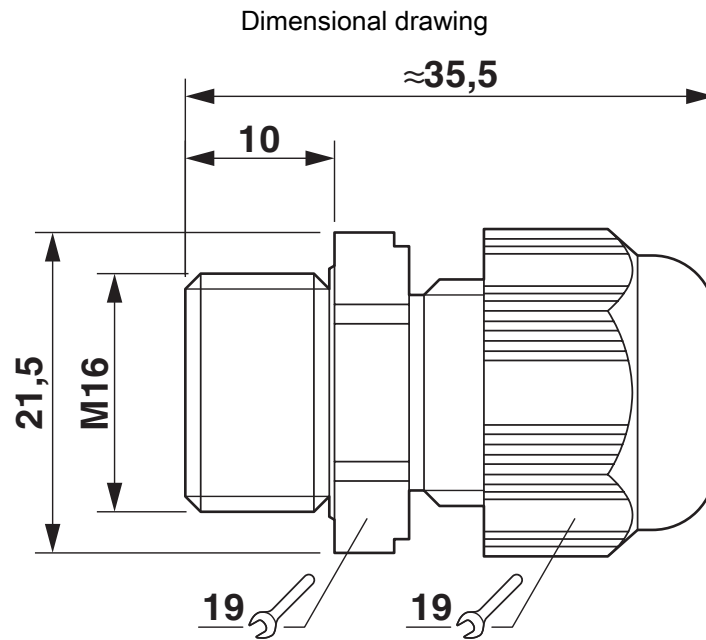

Characteristics

Category of shock impact	5
Design, Strain relief	A

Dimensions

Dimensional drawing	
Length	35.5 mm
Length of the connecting thread	10 mm
Hole diameter	16.1 mm ... 16.2 mm
Wrench size, union nut	19 mm
Wrench size, support	19 mm
Thread type connection side	M16 x 1.5
Thread pitch	1.5 mm

Cable/line

G-INVEN-M16-M67N-PNES-LG - Cable gland

1424533

<https://www.phoenixcontact.com/us/products/1424533>

External cable diameter Cable 1	4 mm ... 7 mm
External cable diameter	4 mm ... 8 mm (for UL 514 B)
Halogen-free	no

1424533

<https://www.phoenixcontact.com/us/products/1424533>

Drawings

Dimensional drawing

G-INVEN-M16-M67N-PNES-LG - Cable gland

1424533

<https://www.phoenixcontact.com/us/products/1424533>

Approvals