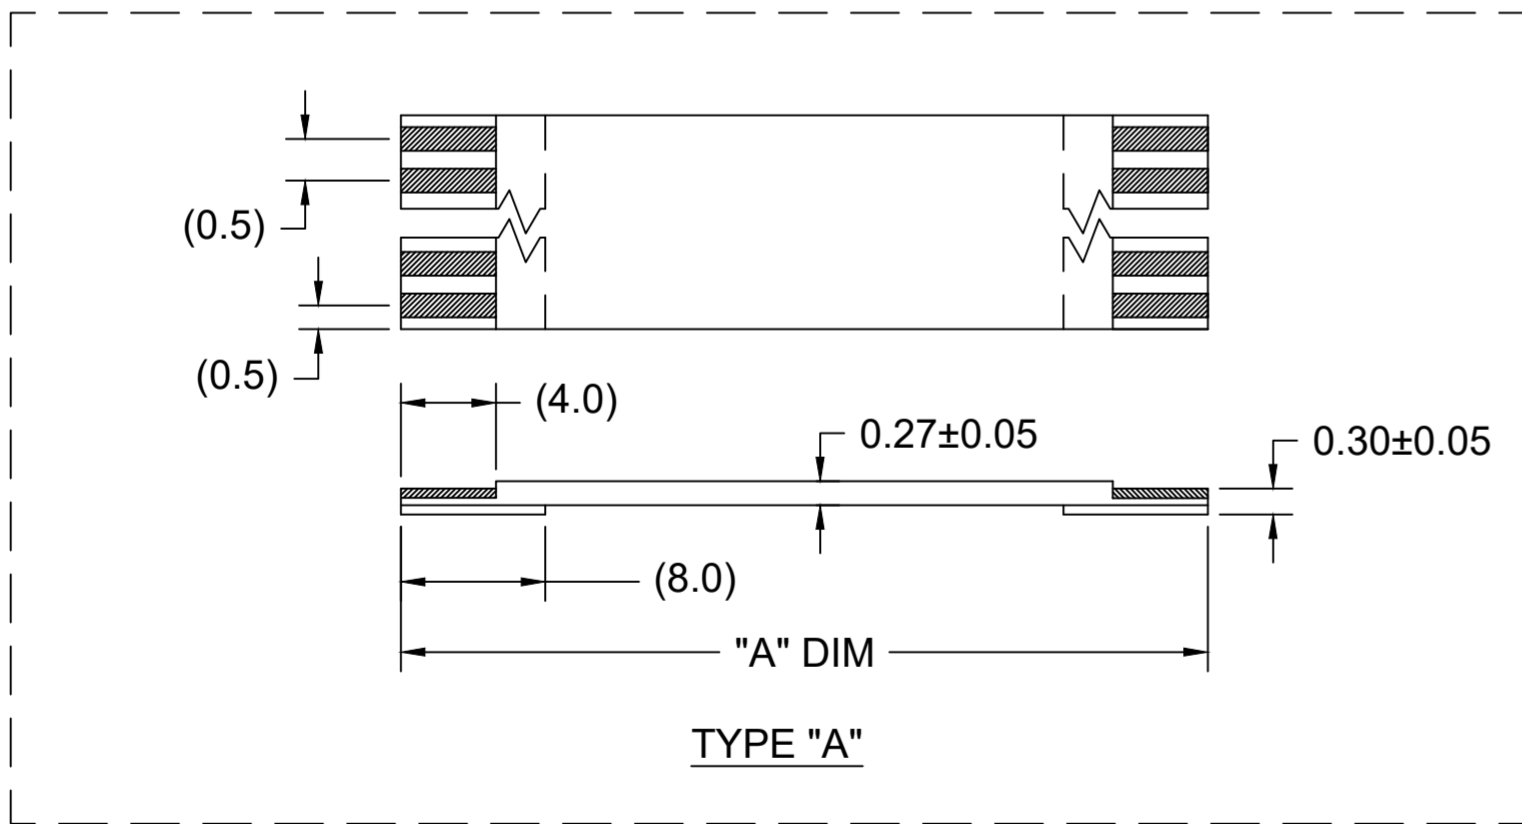

NOTES:

- NO PRINTING ON JUMPER CABLE UNLESS OTHERWISE SPECIFIED. IF PRINTING IS REQUIRED, THEN IT WOULD BE CONSIDERED A SPECIAL JUMPER CABLE.

THIS DRAWING CONTAINS INFORMATION THAT IS PROPRIETARY TO MOLEX ELECTRONIC TECHNOLOGIES, LLC AND SHOULD NOT BE USED WITHOUT WRITTEN PERMISSION											
DIMENSION UNITS	SCALE	CURRENT REV DESC: CORRECTED PART NUMBER FOR 5" (37CKT) CABLE.									
MM	1:1	 0.50MM CENTER FFC JUMPER CABLE (HIGH TEMPERATURE) CHART PRODUCT CUSTOMER DRAWING									
GENERAL TOLERANCES (UNLESS SPECIFIED)											
	mm INCH										
4 PLACES	± .004 ± .001										
3 PLACES	± .005 ± .001										
2 PLACES	± .006 ± .001	EC NO: 666258	DRWN: MSHANNON	2021/06/07	DOCUMENT NUMBER: SD-15266-001 DOC TYPE: PSD DOC PART: 001 REVISION: A						
1 PLACE	± .008 ± .001	APP: JSMITH11	2021/08/03	INITIAL REVISION:							
0 PLACES	± .010 ± .001	DRWN: JLWOLFSB	2010/09/24	APP: DRASMUSS							
ANGULAR TOL ± 0.5 °		DRWN: DRASMUSS	2010/11/17	SERIES: 15266							
DRAFT WHERE APPLICABLE MUST REMAIN WITHIN DIMENSIONS		THIRD ANGLE PROJECTION	DRAWING	C-SIZE							