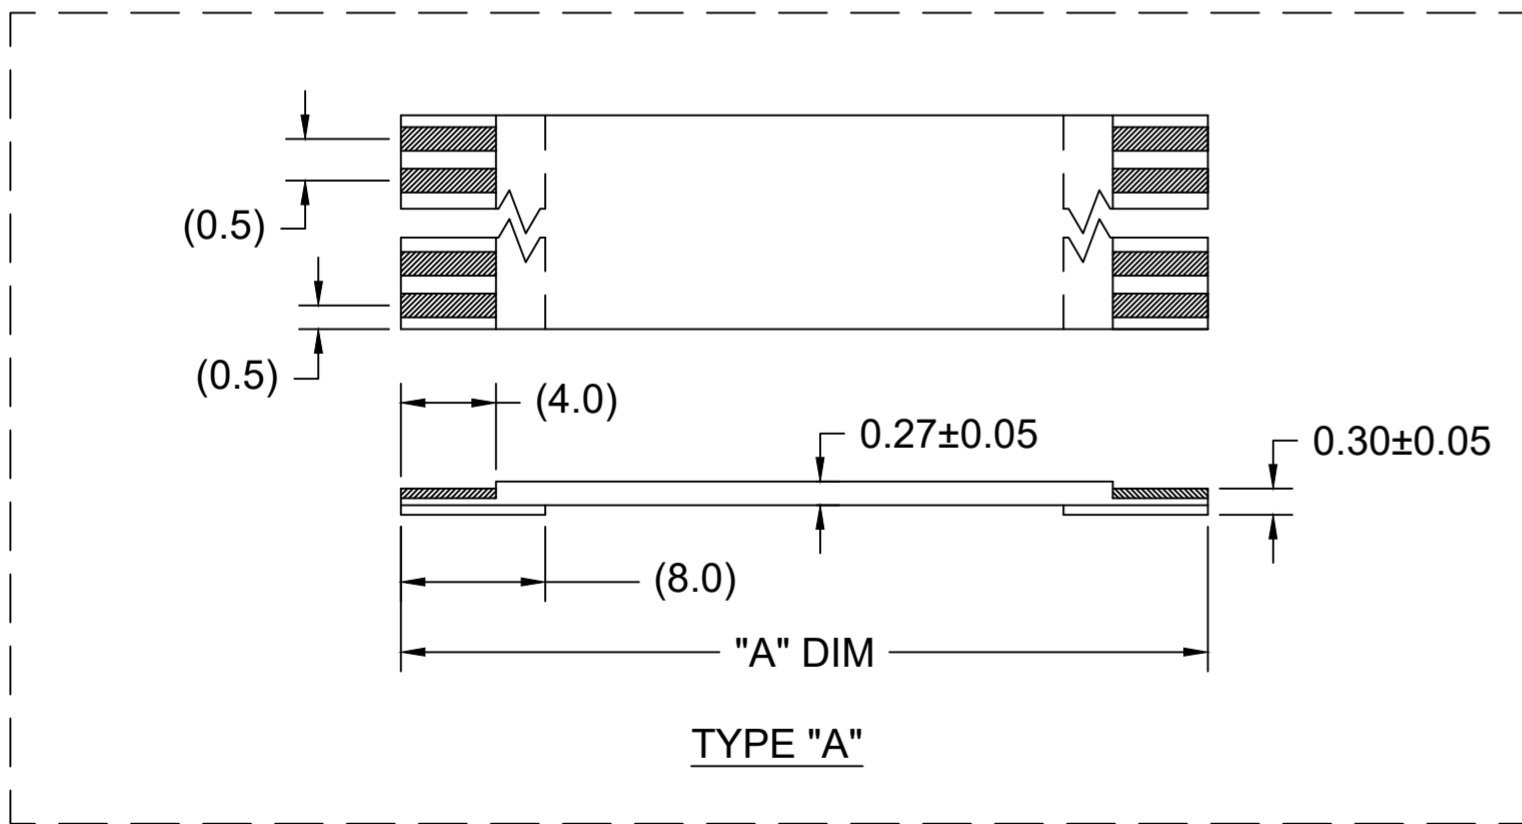

"A" DIM.	1.18 ± .079 INCHES 30 ± 2.00		2 ± .079 INCHES 51 ± 2.00 MM		3 ± .118 INCHES 76 ± 3.00 MM		4 ± .118 INCHES 102 ± 3.00 MM		5 ± .157 INCHES 127 ± 4.00 MM		6 ± .157 INCHES 152 ± 4.00 MM		7 ± .157 INCHES 178 ± 4.00 MM		8 ± .157 INCHES 203 ± 4.00 MM		9 ± .197 INCHES 229 ± 5.00 MM		10 ± .197 INCHES 254 ± 5.00 MM		12 ± .197 INCHES 305 ± 5.00 MM	
STIFFENER	TYPE "A"	TYPE "D"	TYPE "A"	TYPE "D"	TYPE "A"	TYPE "D"	TYPE "A"	TYPE "D"	TYPE "A"	TYPE "D"	TYPE "A"	TYPE "D"	TYPE "A"	TYPE "D"	TYPE "A"	TYPE "D"	TYPE "A"	TYPE "D"	TYPE "A"	TYPE "D"	TYPE "A"	TYPE "D"
CKTS: 7	152660745	152660744	152660747	152660746	152660749	152660748	152660751	152660750	152660753	152660752	152660755	152660754	152660757	152660756	152660759	152660758	152660761	152660760	152660763	152660762	152660765	152660764
CKTS: 9	152660767	152660766	152660769	152660768	152660771	152660770	152660773	152660772	152660775	152660774	152660777	152660776	152660779	152660778	152660781	152660780	152660783	152660782	152660785	152660784	152660787	152660786
CKTS: 11	152660789	152660788	152660791	152660790	152660793	152660792	152660795	152660794	152660797	152660796	152660799	152660798	152660801	152660800	152660803	152660802	152660805	152660804	152660807	152660806	152660809	152660808
CKTS: 13	152660811	152660810	152660813	152660812	152660815	152660814	152660817	152660816	152660819	152660818	152660821	152660820	152660823	152660822	152660825	152660824	152660827	152660826	152660829	152660828	152660831	152660830
CKTS: 15	152660833	152660832	152660835	152660834	152660837	152660836	152660839	152660838	152660841	152660840	152660843	152660842	152660845	152660844	152660847	152660846	152660849	152660848	152660851	152660850	152660853	152660852
CKTS: 17	152660855	152660854	152660857	152660856	152660859	152660858	152660861	152660860	152660863	152660862	152660865	152660864	152660867	152660866	152660869	152660868	152660871	152660870	152660873	152660872	152660875	152660874
CKTS: 19	152660877	152660876	152660879	152660878	152660881	152660880	152660883	152660882	152660885	152660884	152660887	152660886	152660889	152660888	152660891	152660890	152660893	152660892	152660895	152660894	152660897	152660896
CKTS: 21	152660899	152660898	152660901	152660900	152660903	152660902	152660905	152660904	152660907	152660906	152660909	152660908	152660911	152660910	152660913	152660912	152660915	152660914	152660917	152660916	152660919	152660918
CKTS: 23	152660921	152660920	152660923	152660922	152660925	152660924	152660927	152660926	152660929	152660928	152660931	152660930	152660933	152660932	152660935	152660934	152660937	152660936	152660939	152660938	152660941	152660940
CKTS: 25	152660943	152660942	152660945	152660944	152660947	152660946	152660949	152660948	152660951	152660950	152660953	152660952	152660955	152660954	152660957	152660956	152660959	152660958	152660961	152660960	152660963	152660962
CKTS: 27	152660965	152660964	152660967	152660966	152660969	152660968	152660971	152660970	152660973	152660972	152660975	152660974	152660977	152660976	152660979	152660978	152660981	152660980	152660983	152660982	152660985	152660984
CKTS: 29	152660987	152660986	152660989	152660988	152660991	152660990	152660993	152660992	152660995	152660994	152660997	152660996	152660999	152660998	152661001	152661000	152661003	152661002	152661005	152661004	152661007	152661006
CKTS: 31	152661009	152661008	152661011	152661010	152661013	152661012	152661015	152661014	152661017	152661016	152661019	152661018	152661021	152661020	152661023	152661022	152661025	152661024	152661027	152661026	152661029	152661028
CKTS: 33	152661031	152661030	152661033	152661032	152661035	152661034	152661037	152661036	152661039	152661038	152661041	152661040	152661043	152661042	152661045	152661044	152661047	152661046	152661049	152661048	152661051	152661050
CKTS: 35	152661053	152661052	152661055	152661054	152661057	152661056	152661059	152661058	152661061	152661060	152661063	152661062	152661065	152661064	152661067	152661066	152661069	152661068	152661071	152661070	152661073	152661072
CKTS: 37	152661075	152661074	152661077	152661076	152661079	152661078	152661081	152661080	152661083	152661082	152661085	152661084	152661087	152661086	152661089	152661088	152661091	152661090	152661093	152661092	152661095	152661094
CKTS: 39	152661097	152661096	152661099	152661098	152661101	152661100	152661103	152661102	152661105	152661104	152661107	152661106	152661109	152661108	152661111	152661110	152661113	152661112	152661115	152661114	152661117	152661116
CKTS: 41	152661119	152661118	152661121	152661120	152661123	152661122	152661125	152661124	152661127	152661126	152661129	152661128	152661131	152661130	152661133	152661132	152661135	152661134	152661137	152661136	152661139	152661138

NOTES:

1. NO PRINTING ON JUMPER CABLE UNLESS OTHERWISE SPECIFIED. IF PRINTING IS REQUIRED, THEN IT WOULD BE CONSIDERED A SPECIAL JUMPER CABLE.

THIS DRAWING CONTAINS INFORMATION THAT IS PROPRIETARY TO MOLEX ELECTRONIC TECHNOLOGIES, LLC AND SHOULD NOT BE USED WITHOUT WRITTEN PERMISSION																	
DIMENSION UNITS MM		SCALE 1:1		CURRENT REV DESC: CORRECTED PART NUMBER FOR 5" (37CKT) CABLE.						 0.50MM CENTER FFC JUMPER CABLE (HIGH TEMPERATURE) CHART							
GENERAL TOLERANCES (UNLESS SPECIFIED)				EC NO: 666258		DRWN: MSHANNON 2021/06/07		CHK'D: JSMITH11 2021/08/03						APPR: JSMITH11 2021/08/03			
4 PLACES ±----		±----		INITIAL REVISION:		DRWN: JLWOLFSB 2010/09/24		APPR: DRASMUSS 2010/11/17		DOCUMENT NUMBER SD-15266-001		DOC TYPE PSD	DOC PART 001	REVISION A			
3 PLACES ±----		±----		DRAFT WHERE APPLICABLE MUST REMAIN WITHIN DIMENSIONS		THIRD ANGLE PROJECTION		DRAWING C-SIZE		SERIES 15266		MATERIAL NUMBER 152660001		CUSTOMER GENERAL MARKET		SHEET NUMBER 2 OF 2