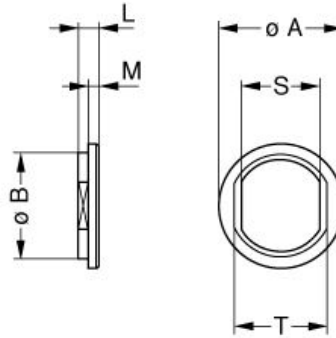

[Catalog](#)

TECHNICAL DETAILS

Mechanics

Shell Style/Model	GRA*: Insulating washer
Keying	No keying
Housing Material	Polyamide, red
Weight	.12 g

Performance

Configuration
Insulator
Rated Current

Others

Temp (min / max):	-50° C / +90° C
Humidity (max):	<=95% [at 60 deg C / 140 F]
Vibration:	15 g [10 Hz - 2000 Hz]
Shock Resistance:	100 g [6 ms]
Climatical Category:	50/175/21

Shielding (min): 75 dB (10 MHz)
Shielding (min): 40 dB (1 GHz)

DRAWINGS

No keying

Dimensions

	A	B	L	M	S	T
mm.	16	13.8	1.8	1	10.6	12.2
in.	0,63	0,54	0,07	0,04	0,42	0,48

RECOMMENDED BY LEMO

Tools

LEMO products and services are provided "as is". LEMO makes no warranties or representations with regard to LEMO product & services or use of them, express, implied or statutory, including for accuracy, completeness, or security. The user is fully responsible for his products and applications using LEMO components.