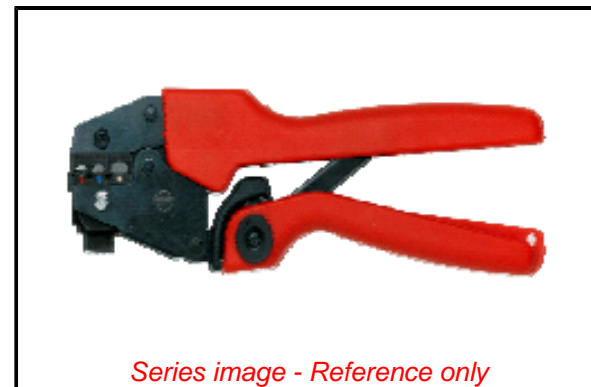

PLEASE CHECK WWW.MOLEX.COM FOR LATEST PART INFORMATION

Part Number: [0640017100](#)
Status: **Active**
Overview: [Application Tooling](#)
Description: Hand Crimp Tool

Documents:

[RoHS Certificate of Compliance (PDF)](#)

General

Product Family	Application Tooling
Series	207129
Comments	Field Repair, See Tooling Specification (PDF) Above. Type RHT
Function	Crimp
Geographic Area	Global
Level of Automation	Manual
More Detailed Tech Information	applicationtooling@molex.com
Overview	Application Tooling
Product Name	PremiumGrade
Tool Type	Hand Crimp Tool
UPC	822350936590
Warranty Disclaimer	CAUTION: Molex tooling crimp specifications are valid only when used with Molex terminals and tooling manufactured by Molex and sold by Molex or authorized distributors ("Molex Tooling"). When using tooling other than Molex Tooling with Molex specific connector systems listed in our ATS documents, the Molex tooling qualification does not apply and the responsibility for full qualification of the connector system is that of the customer. Molex accepts no liability for connector performance or tooling support where tooling other than Molex Tooling is used or where Molex Tooling is modified.

Material Info

Reference - Drawing Numbers
Application Tooling Documents

ATS-640017100-001, TM-640160065-001

EU ELV

Not Relevant

EU RoHS

Not Reviewed

REACH SVHC

Not Contained Per -
ED/30/2017 (7 July
2017)

Halogen-Free

Status

Not Relevant

For more information, please visit [Contact US](#)

China ROHS

ELV

RoHS Phthalates

China RoHS

Not Relevant

Not Relevant

Not Contained

Search Parts in this Series

[207129 Series](#)

Use With

Loose Piece Terminals

Application Tooling

FAQ

Description	Product #
Avikrimp Fully Insulated Female Quick Disconnect	196001300
Avikrimp Fully Insulated Female Quick Disconnect	196001302
Avikrimp Fully Insulated Female Quick Disconnect	196001304