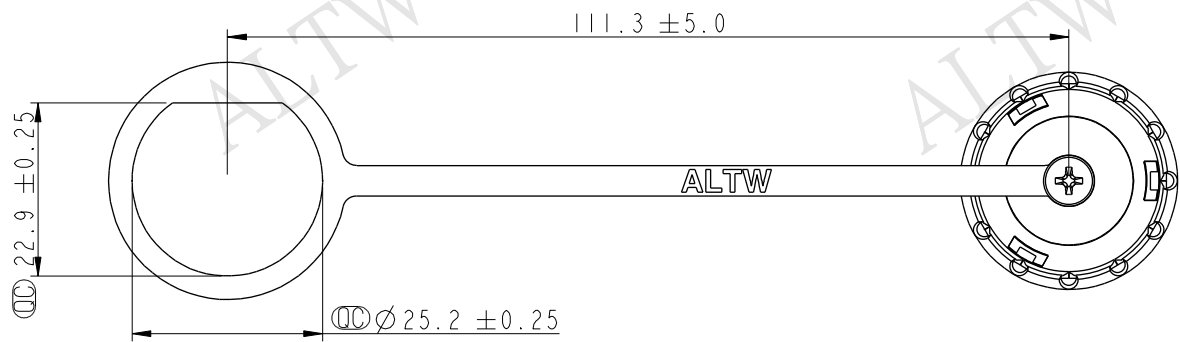

Note:

- * CC Important Dimension To Check.
- * Waterproof Rate: IP67.
- * Cap: Nylon+GF, Black.
- * Gasket: EPDM, Black.
- * Rubber Lead: TPES, Black.
- * Don't fix the screw tightly and allow the chain to be revolved.

CC 不可將螺絲鎖緊 (鏈條要可旋轉)

UNIT: mm		
TOLERANCE		
.X	±0.25	
.XX	±0.1	
.XXX	±0.05	
ANGLES	±1°	

TITLE WATERPROOF CAP, D SIZE, RJ 1" - 20UNEF, MALE CONN, 3點LOCK			
SCALE 1:1	SIZE A4	SHEET 1 OF 1	
REV. A	WC-REV. A.5	CC : Inspection item	