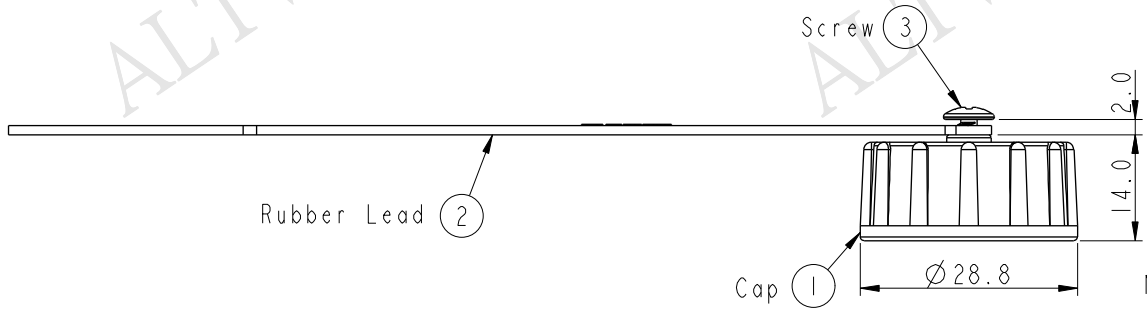

Note:

- * CC Important Dimension To Check.
- * Waterproof Rate: IP67.
- * Cap: Nylon+GF, Black.
- * Gasket: EPDM, Black.
- * Rubber Lead: TPES, Black.
- * Don't fix the screw tightly and allow the chain to be revolved.

CC 不可將螺絲鎖緊 (鏈條要可旋轉)

UNIT: mm		
TOLERANCE		
.X	±0.25	
.XX	±0.1	
.XXX	±0.05	
ANGLES	±1°	

TITLE WATERPROOF CAP, D SIZE, RJ 1" - 20UNEF, MALE CONN, 3點LOCK			
SCALE 1:1	SIZE A4	SHEET 1 OF 1	
REV. A	WC-REV. A.5	CC : Inspection item	