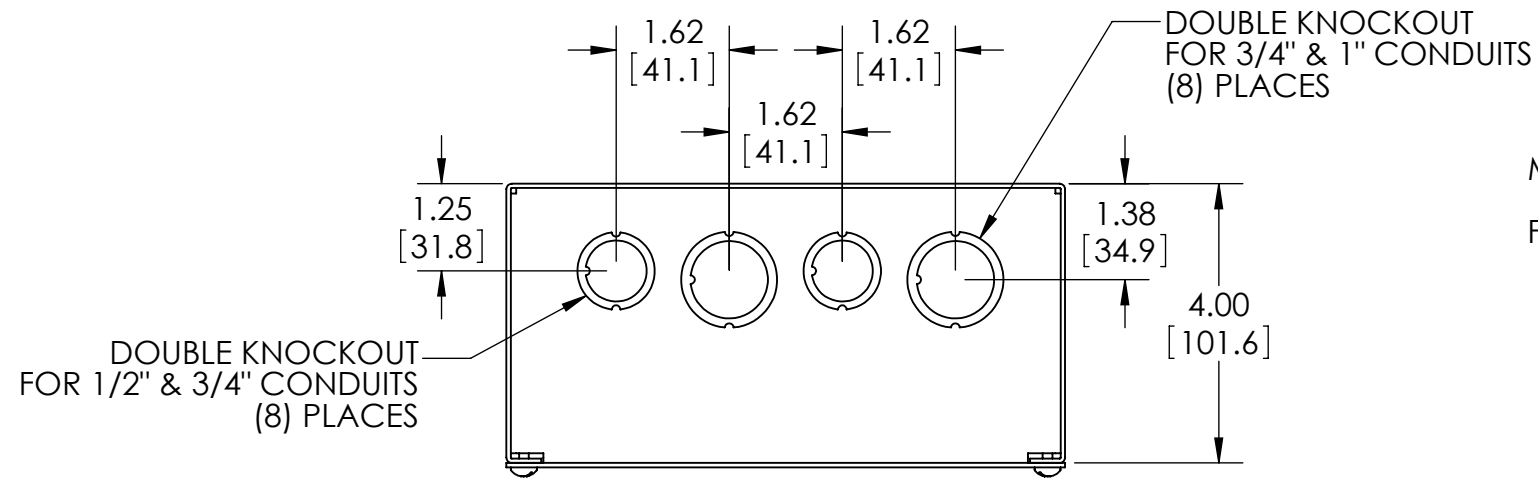

PART NAME

JUNCTION BOX w / KNOCKOUTS

PART No.

JB-3957-KO

REVISION DATE

7-18-11

MATERIAL - 16 GA. [1.5mm] STEEL
FINISH - SMOOTH GRAY POWDERCOAT