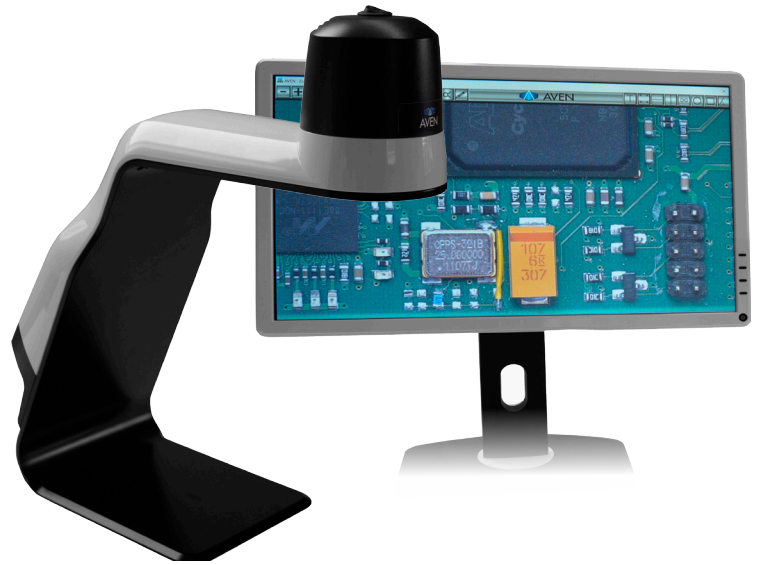

SharpVue HD Video Inspection System

Futuristic, Innovative and Easy to Use

The SharpVue features an auto focus HD camera with optical magnification of up to 20x or 30x, and digital magnification up to 300x depending on the lens used. The SharpVue produces high quality 1080p HD images without any distortion or delay and with excellent depth of field. The built in LED lights ensures shadow-free illumination even when viewing shiny objects. The SharpVue features a large working distance of 9 inches, ensuring that objects of any size can be inspected. This system is operated with the included wireless remote. Zoom in and out, turn auto focus on or off, insert a cross hair, fine tune your focus, and much more all with a touch of a button.

Includes HDMI and USB outputs. Connect the SharpVue to your computer via USB cable to utilize the included imaging and measurement software.

Item#	Description
26700-135	SharpVue Video Inspection System
Magnification	20x and 30x
Resolution	1080p (monitor) / 720p (Computer)
Zoom	20x Optical, 12x Digital
Output	USB / HDMI
Lighting	Built-in angled LED
Focus	Auto/Manual
Image/Video	With imaging software
Dimensions	16.14" x 6.7" x 13.78"
Weight	9.9 lbs
Package Contents	Aven Sharpvue system, Imaging Software, wireless remote control

SharpVue Video Inspection System

Modern Design, Ease Of Use

Aven's SharpVue system is designed to inspect, capture images and video, and much more with ease. Adjust your settings with the included easy-to-use remote control.

Eliminate Eye Strain & Fatigue

The SharpVue offers crystal-clear 1080p imaging, with a magnification of up to 30x optical zoom, 300x Digital zoom. View your images on an HD monitor, eliminating the eye strain and fatigue from frequent microscope use.