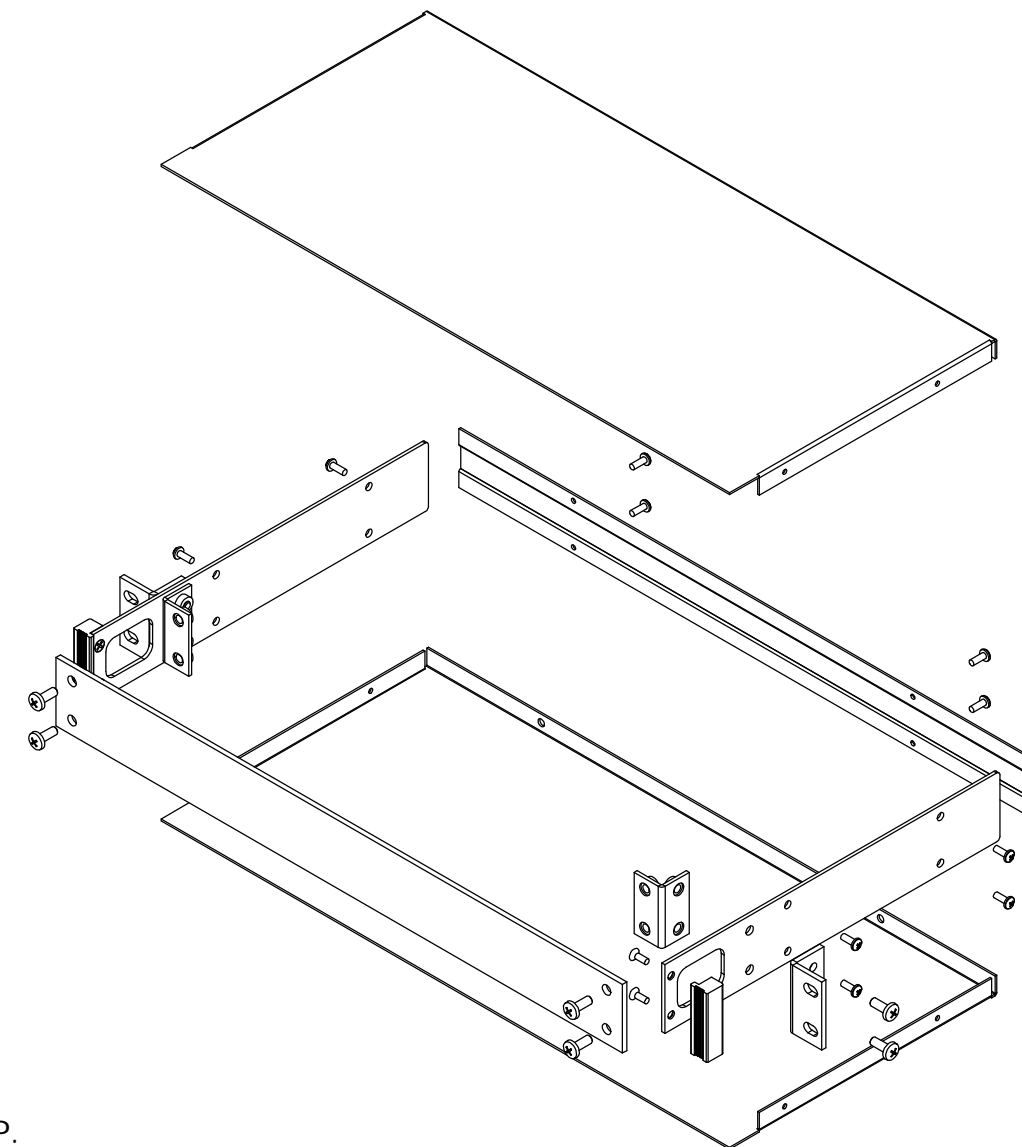

UNIT SHIPPED UNASSEMBLED.

OUTER BRACKETS FOR MOUNTING IN STANDARD 19" WIDE CABINETS.

OPTIONAL SELF-ADHESIVE RUBBER FEET (SUPPLIED)

LOAD RATING: 25 LBS. MAX.

MATERIAL:

- BACK & COVERS _____ 0.050 THICK ALUMINUM
- SIDES & INNER BRACKETS _____ 0.090 THICK ALUMINUM
- FRONT PANEL _____ 0.125 THICK ALUMINUM
- OUTER BRACKETS _____ 11 GA. C.R.S.
- HANDLE EXTRUSIONS _____ ALUMINUM

FINISH:

- BACK & COVERS _____ PREPAINTED SMOOTH WHITE
- SIDES & OUTER BRACKETS _____ WHITE TEXTURED
- FRONT PANEL _____ NATURAL (OUTSIDE SURFACE TAPED WITH PVC)
- INNER BRACKETS _____ NATURAL
- HANDLE EXTRUSIONS _____ CAUSTIC ETCH & CLEAR ANODIZED
- FEET _____ BLACK