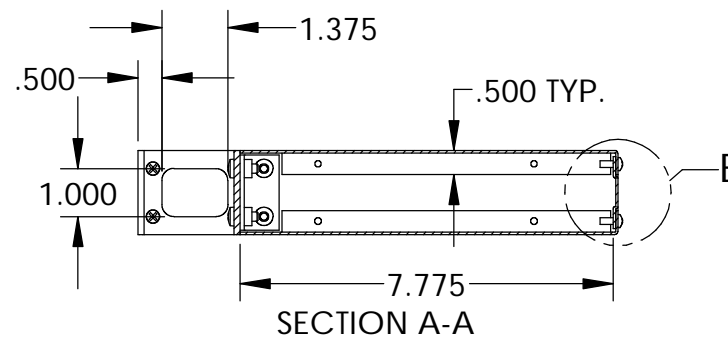

UNIT SHIPPED UNASSEMBLED.

OUTER BRACKETS FOR MOUNTING IN STANDARD 19" WIDE CABINETS.

OPTIONAL SELF-ADHESIVE RUBBER FEET (SUPPLIED)

LOAD RATING: 25 LBS. MAX.

MATERIAL:

- BACK & COVERS _____ 0.050 THICK ALUMINUM
- SIDES & INNER BRACKETS _____ 0.090 THICK ALUMINUM
- FRONT PANEL _____ 0.125 THICK ALUMINUM
- OUTER BRACKETS _____ 11 GA. C.R.S.
- HANDLE EXTRUSIONS _____ ALUMINUM