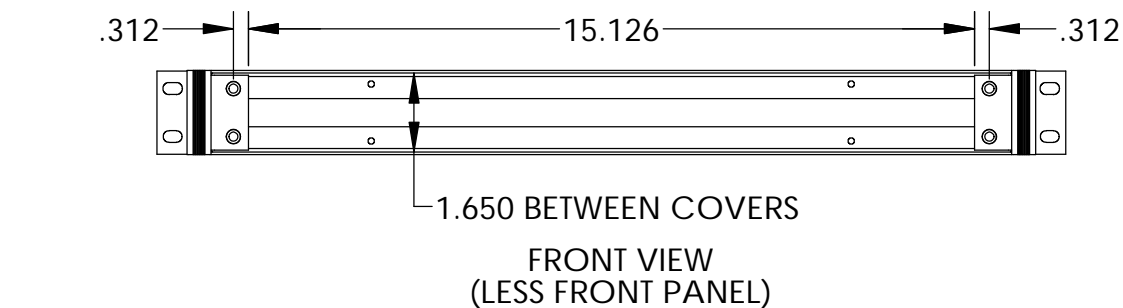

UNIT SHIPPED UNASSEMBLED.

OUTER BRACKETS FOR MOUNTING IN STANDARD 19" WIDE CABINETS.

OPTIONAL SELF-ADHESIVE RUBBER FEET (SUPPLIED)

LOAD RATING: 25 LBS. MAX.

MATERIAL:

- BACK & COVERS _____ 0.050 THICK ALUMINUM
- SIDES & INNER BRACKETS _____ 0.090 THICK ALUMINUM
- FRONT PANEL _____ 0.125 THICK ALUMINUM
- OUTER BRACKETS _____ 11 GA. C.R.S.
- HANDLE EXTRUSIONS _____ ALUMINUM