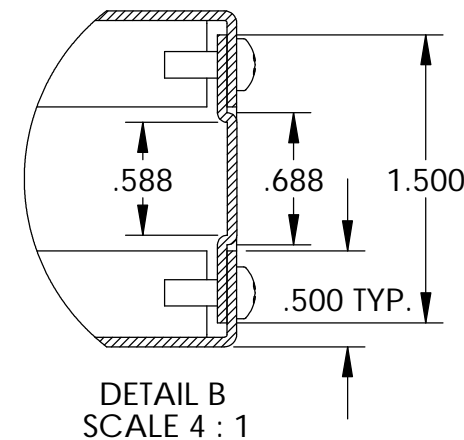

UNIT SHIPPED UNASSEMBLED.

OUTER BRACKETS FOR MOUNTING IN STANDARD 19" WIDE CABINETS.

OPTIONAL SELF-ADHESIVE RUBBER FEET (SUPPLIED)

LOAD RATING: 25 LBS. MAX.

MATERIAL:

- BACK & COVERS _____ 0.050 THICK ALUMINUM
- SIDES & INNER BRACKETS _____ 0.090 THICK ALUMINUM
- FRONT PANEL _____ 0.125 THICK ALUMINUM
- OUTER BRACKETS _____ 11 GA. C.R.S.
- HANDLE EXTRUSIONS _____ ALUMINUM