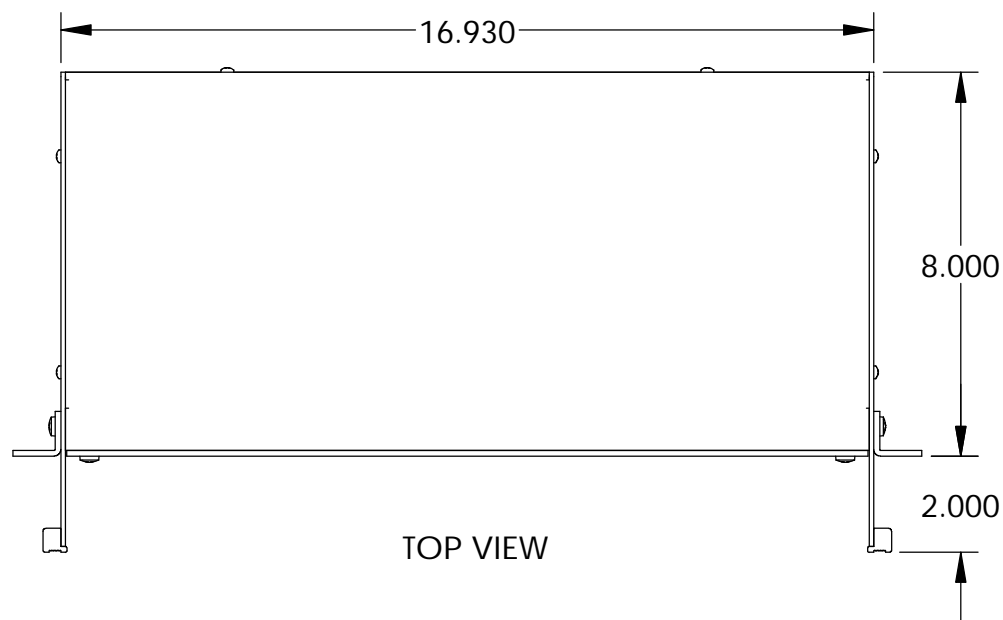

UNIT SHIPPED UNASSEMBLED.

OUTER BRACKETS FOR MOUNTING IN STANDARD 19" WIDE CABINETS.

OPTIONAL SELF-ADHESIVE RUBBER FEET (SUPPLIED)

LOAD RATING: 25 LBS. MAX.

MATERIAL:

- BACK & COVERS _____ 0.050 THICK ALUMINUM
- SIDES & INNER BRACKETS _____ 0.090 THICK ALUMINUM
- FRONT PANEL _____ 0.125 THICK ALUMINUM
- OUTER BRACKETS _____ 11 GA. C.R.S.
- HANDLE EXTRUSIONS _____ ALUMINUM