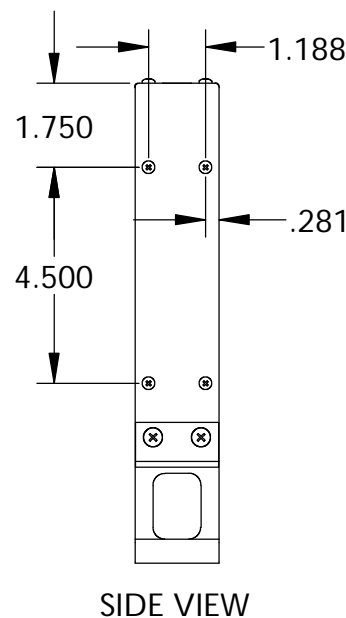

UNIT SHIPPED UNASSEMBLED.

OUTER BRACKETS FOR MOUNTING IN STANDARD 19" WIDE CABINETS.

OPTIONAL SELF-ADHESIVE RUBBER FEET (SUPPLIED)

LOAD RATING: 25 LBS. MAX.

MATERIAL:

- BACK & COVERS _____ 0.050 THICK ALUMINUM
- SIDES & INNER BRACKETS _____ 0.090 THICK ALUMINUM
- FRONT PANEL _____ 0.125 THICK ALUMINUM
- OUTER BRACKETS _____ 11 GA. C.R.S.
- HANDLE EXTRUSIONS _____ ALUMINUM