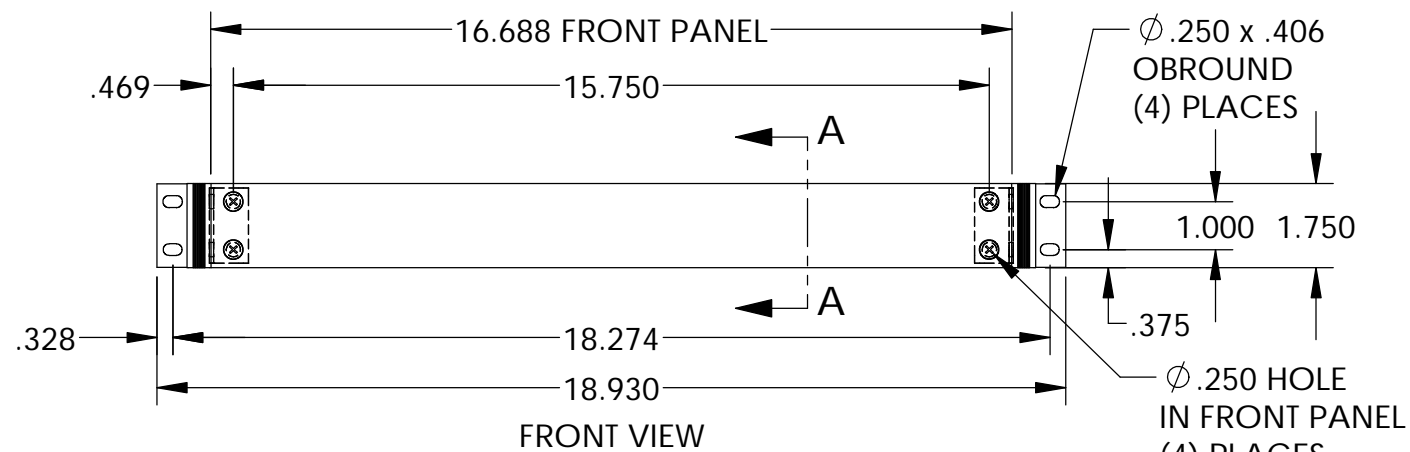

UNIT SHIPPED UNASSEMBLED.

OUTER BRACKETS FOR MOUNTING IN STANDARD 19" WIDE CABINETS.

OPTIONAL SELF-ADHESIVE RUBBER FEET (SUPPLIED)

LOAD RATING: 25 LBS. MAX.

MATERIAL:

- BACK & COVERS _____ 0.050 THICK ALUMINUM
- SIDES & INNER BRACKETS _____ 0.090 THICK ALUMINUM
- FRONT PANEL _____ 0.125 THICK ALUMINUM
- OUTER BRACKETS _____ 11 GA. C.R.S.
- HANDLE EXTRUSIONS _____ ALUMINUM