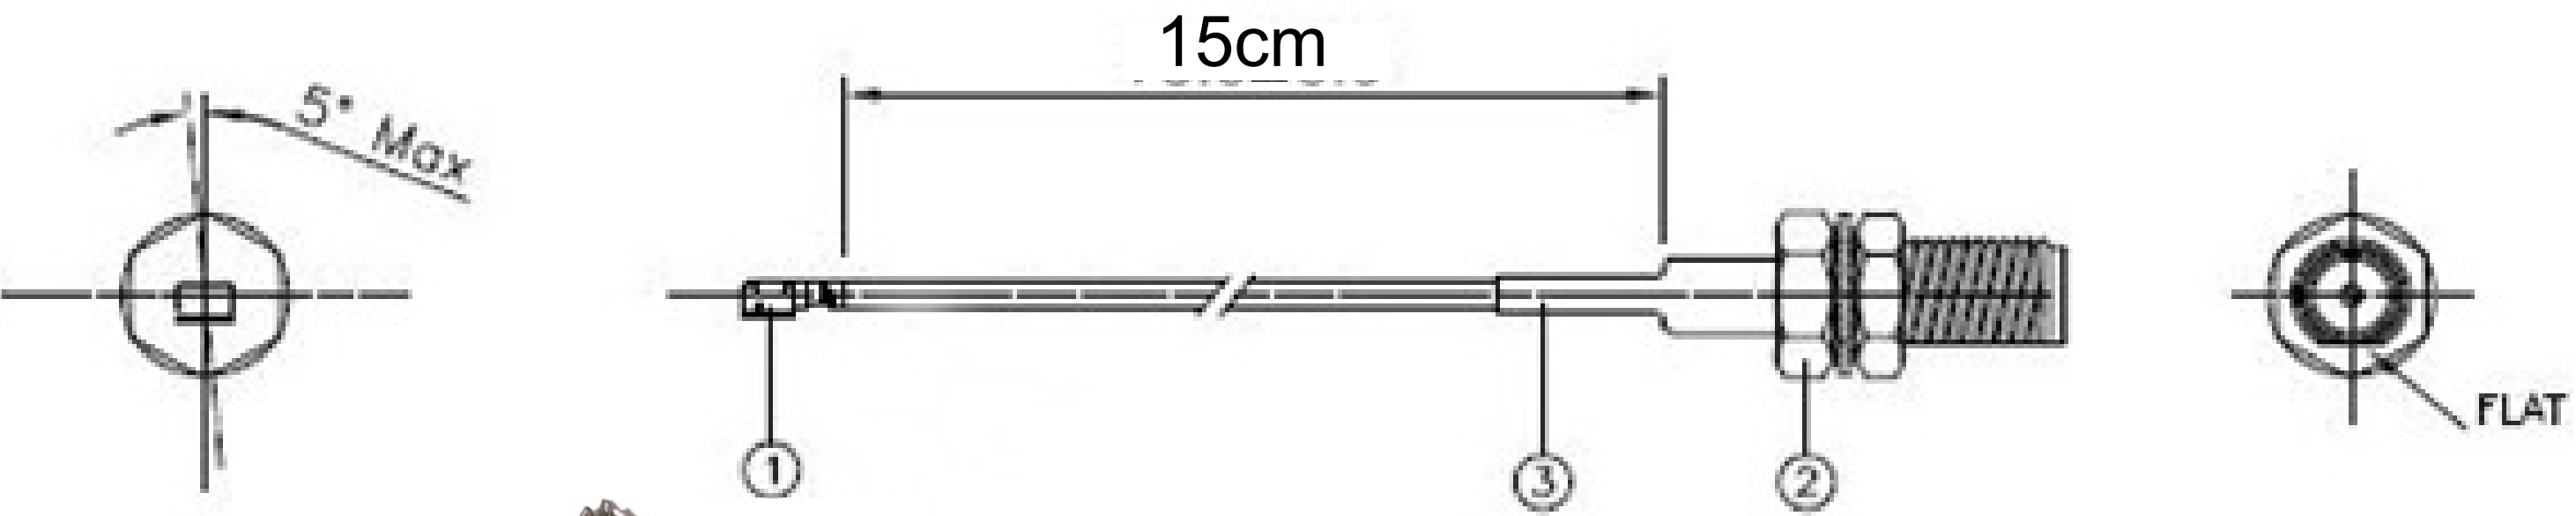

8 7 6 5 4 3 2 1

H  
G  
F  
E  
D  
C  
B  
A

H  
G  
F  
E  
D  
C  
B  
A

**Notes**

- 1. UFL Bulkhead Straight
  - 2. SMA (F) Bulkhead Straight
  - 3. Heatshrink
- VSWR (Max) : 1.5  
 Cable RG178  
 Freq Range : 45MHz - 6GHz  
 Nominal Impedance: 50ohm  
 RoHS compliant

**NOT TO SCALE**

All Dimensions in mm

DESCRIPTION				
Cable Assy ufl to SMA(F) Bulkhead cable				
Assy 15cm				
FILENAME	DRAWN BY	DATE	REVISED	PAGE
CBA-UFLSMA15-2.VSD	John Fairall		16/06/2017	1 of 1
REVISIONS				
ZONE	REV	DESCRIPTION	DATE	APPROVED
N/A	1	First Issue	1.5.15	
	2	PCN001	16/06/17	
	3			
	4			
	5			
	6			