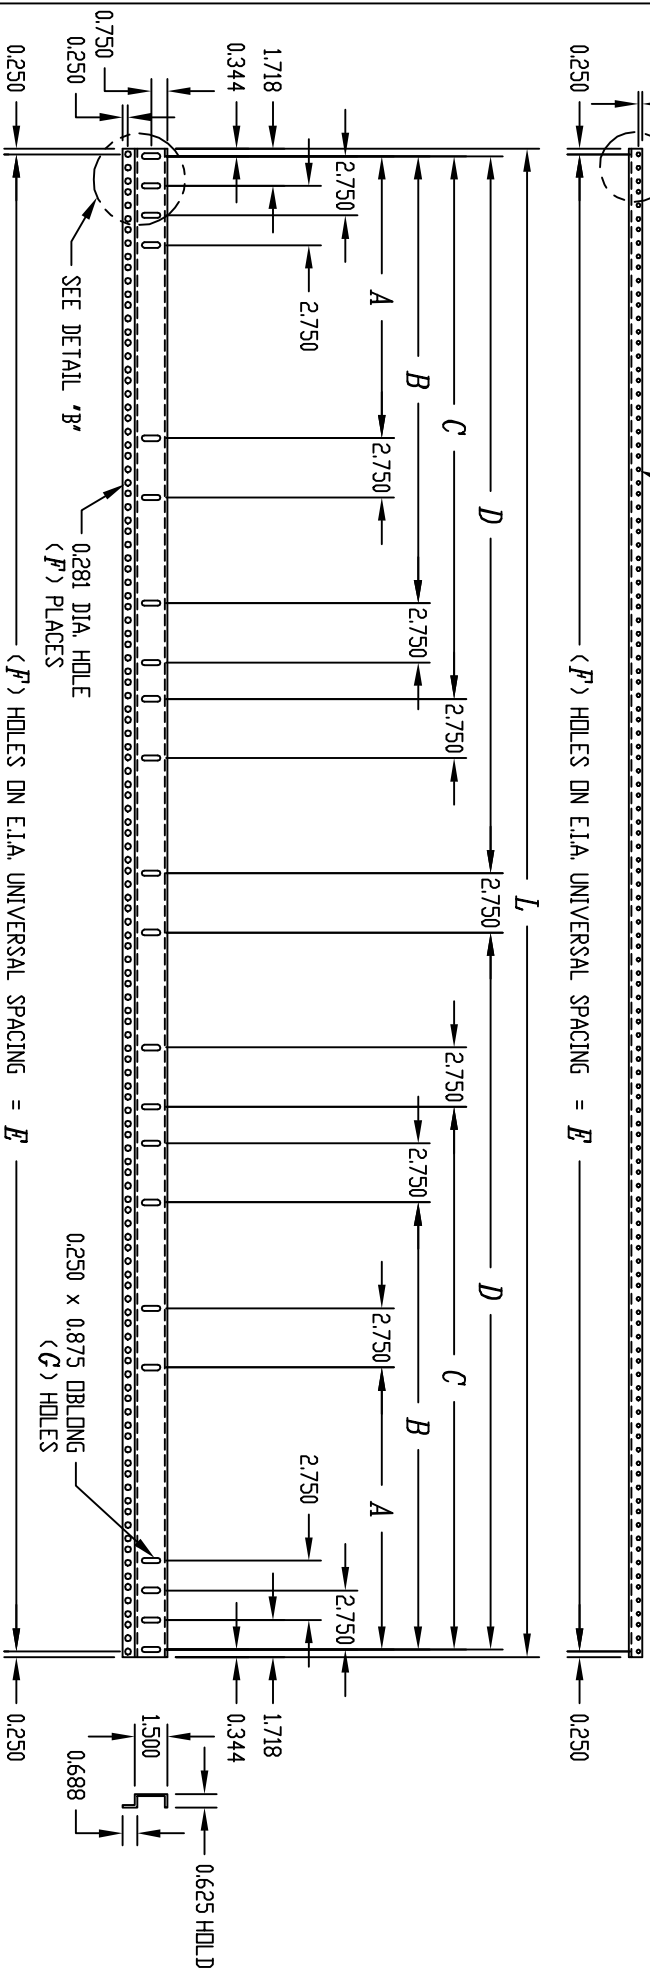

PART NAME: PANEL MOUNTING RAIL PART No.: PMR-9448 TD PMR-9454 / PMR-2002 / PMR-2331 / PMR-9306 / PMR-14315

MATERIAL: 12 GA. STEEL
FINISH: SMOOTH BLACK

NOTE: PANEL MOUNTING RAIL LISTED MAY BE USED ON EITHER
SERIES 60, SERIES 2000, CLASSIC II, VALURACK, ECONDMIZER,
JAGUAR (STYLE B) OR ALL AMERICAN RACK WITH CORRESPONDING
PANEL SPACE MATCHING THE LENGTH OF THE RAILS.

CATALOG No.	L	A	B	C	D	E	F	G
PMR-9448	21.000	---	---	---	---	20.500	36	8
PMR-2331	24.500	---	---	---	---	24.000	42	8
PMR-14315	28.000	---	---	---	---	27.500	48	8
PMR-9449	31.500	---	---	---	---	31.000	54	8
PMR-2002	35.000	---	---	---	---	34.500	60	8
PMR-9450	42.000	10.188	---	---	19.281	41.500	72	14
PMR-9451	52.500	15.438	---	---	24.531	52.000	90	14
PMR-9452	61.250	13.094	---	---	28.906	60.750	105	14
PMR-9453	70.000	15.281	---	---	33.281	69.500	120	14
PMR-9306	77.000	17.016	---	---	36.781	76.500	132	14
PMR-9454	78.750	13.375	25.125	29.563	37.656	78.250	135	22