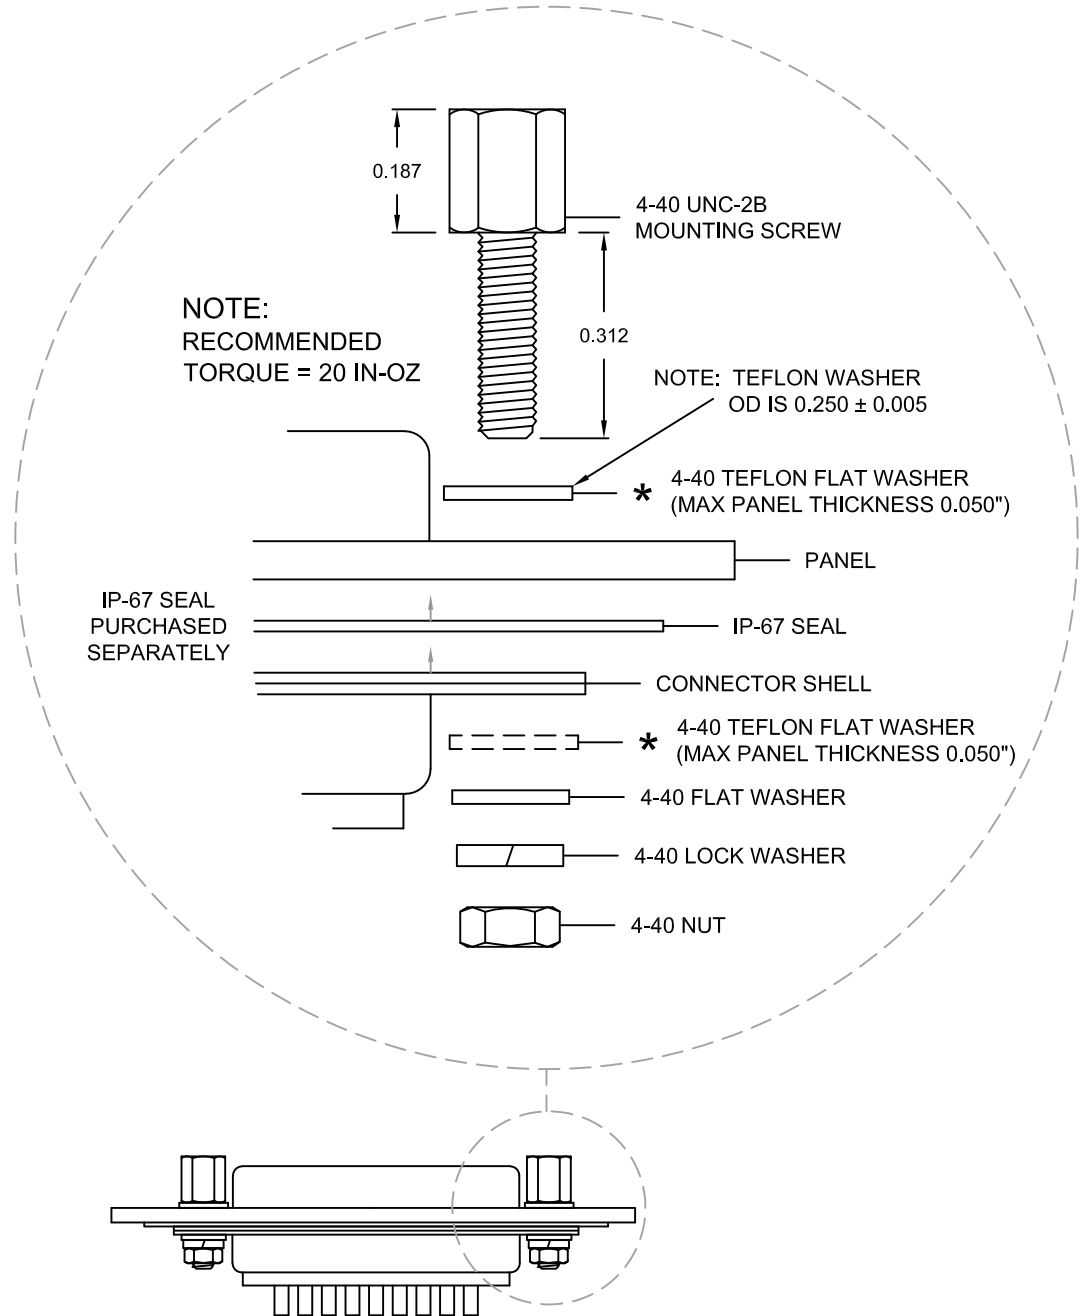

P/N:160-067-010R033 (BAG) INCLUDES:

- 2 - 4-40 UNC-2B MOUNTING SCREWS
- 2 - TEFLON FLAT WASHERS
- 2 - 4-40 FLAT WASHERS
- 2 - 4-40 LOCK WASHERS
- 2 - 4-40 NUTS

P/N:160-067-020R033 (BAG) INCLUDES:

- 2 - 4-40 UNC-2B MOUNTING SCREWS
- 2 - TEFLON FLAT WASHERS

P/N:160-067-010RB33 (500 SETS) INCLUDE:

- 1 - BAG OF 1000 - 4-40 UNC-2B MOUNTING SCREWS
- 1 - BAG OF 1000 - TEFLON FLAT WASHERS
- 1 - BAG OF 1000 - 4-40 FLAT WASHERS
- 1 - BAG OF 1000 - 4-40 LOCK WASHERS
- 1 - BAG OF 1000 - 4-40 NUTS

P/N:160-067-020RB33 (500 SETS) INCLUDE:

- 1 - BAG OF 1000 - 4-40 UNC-2B MOUNTING SCREWS
- 1 - BAG OF 1000 - TEFLON FLAT WASHERS

*TEFLON WASHER PLACEMENT:
USE ONE LOCATION; NOT BOTH

RoHS COMPLIANT

UNITS = inch