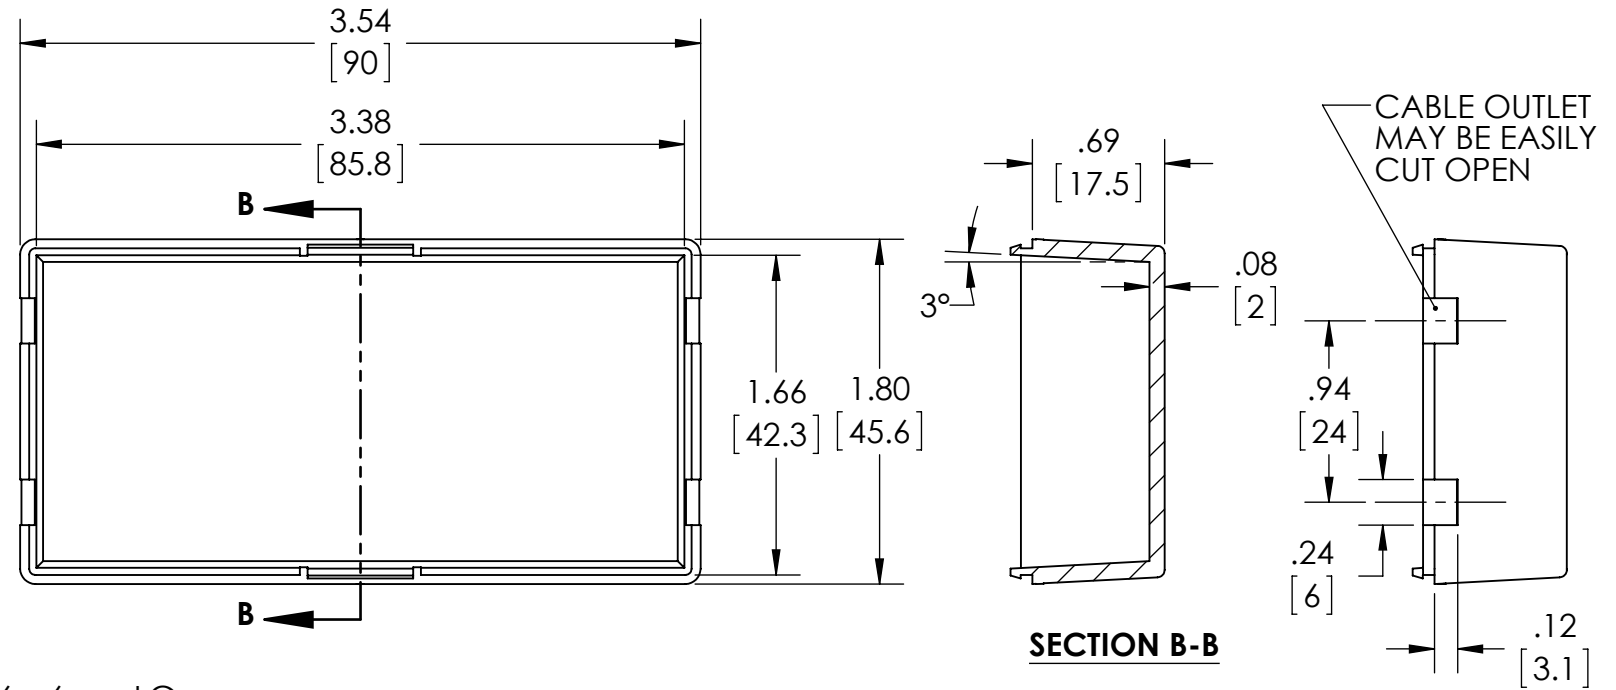

PART NAME

SNAP UTILITY BOX

PART No.

CU-18426-B CU-18426-W

REVISION DATE

10-7-14

MATERIAL:
ABS UL94-HB

COLOR:
BLACK OR WHITE

DIMENSIONS IN INCH[MM]

DRAWING FOR REFERENCE