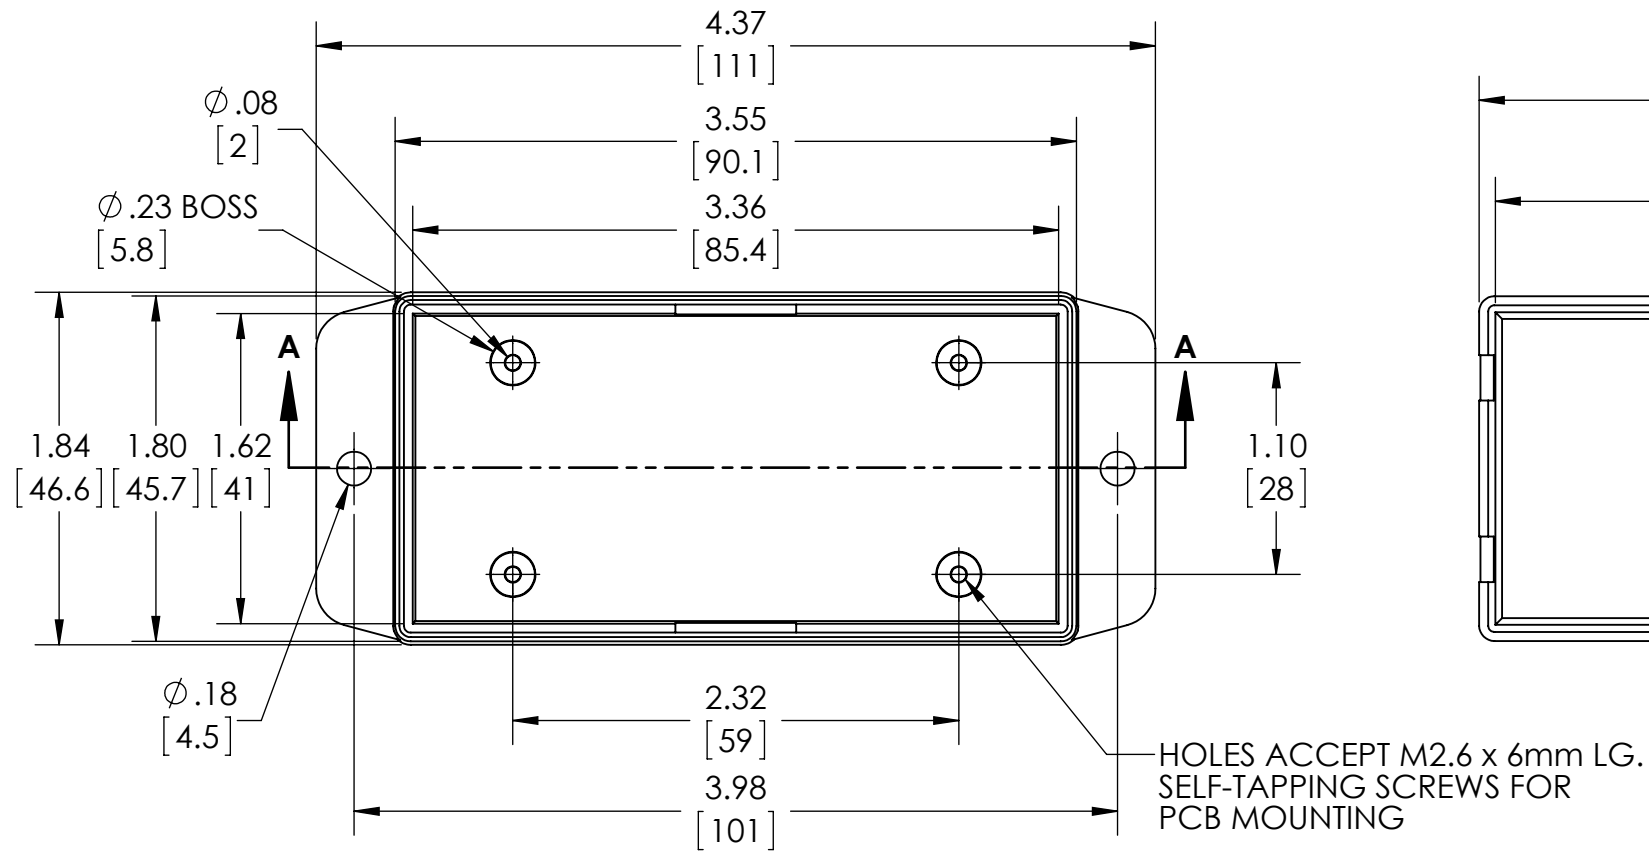

PART NAME

SNAP UTILITY BOX

PART No.

CU-18426-B CU-18426-W

REVISION DATE

10-7-14

MATERIAL:
ABS UL94-HB

COLOR:
BLACK OR WHITE

DIMENSIONS IN INCH[MM]

DRAWING FOR REFERENCE