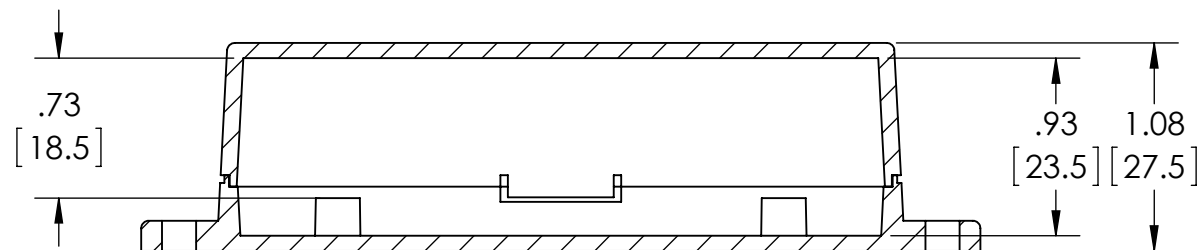

PART NAME

SNAP UTILITY BOX

PART No.

CU-18426-B CU-18426-W

REVISION DATE

10-7-14

MATERIAL:
ABS UL94-HB

COLOR:
BLACK OR WHITE

DIMENSIONS IN INCH[MM]

DRAWING FOR REFERENCE