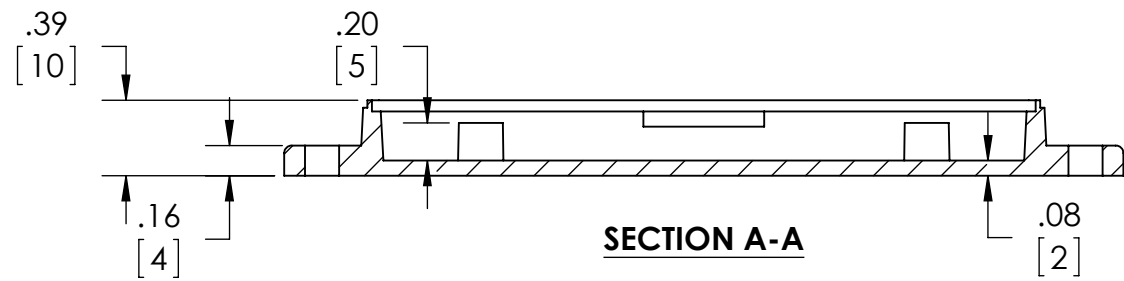

PART NAME

SNAP UTILITY BOX

PART No.

CU-18426-B CU-18426-W

REVISION DATE

10-7-14

MATERIAL:
ABS UL94-HB

COLOR:
BLACK OR WHITE

DIMENSIONS IN INCH[MM]

DRAWING FOR REFERENCE