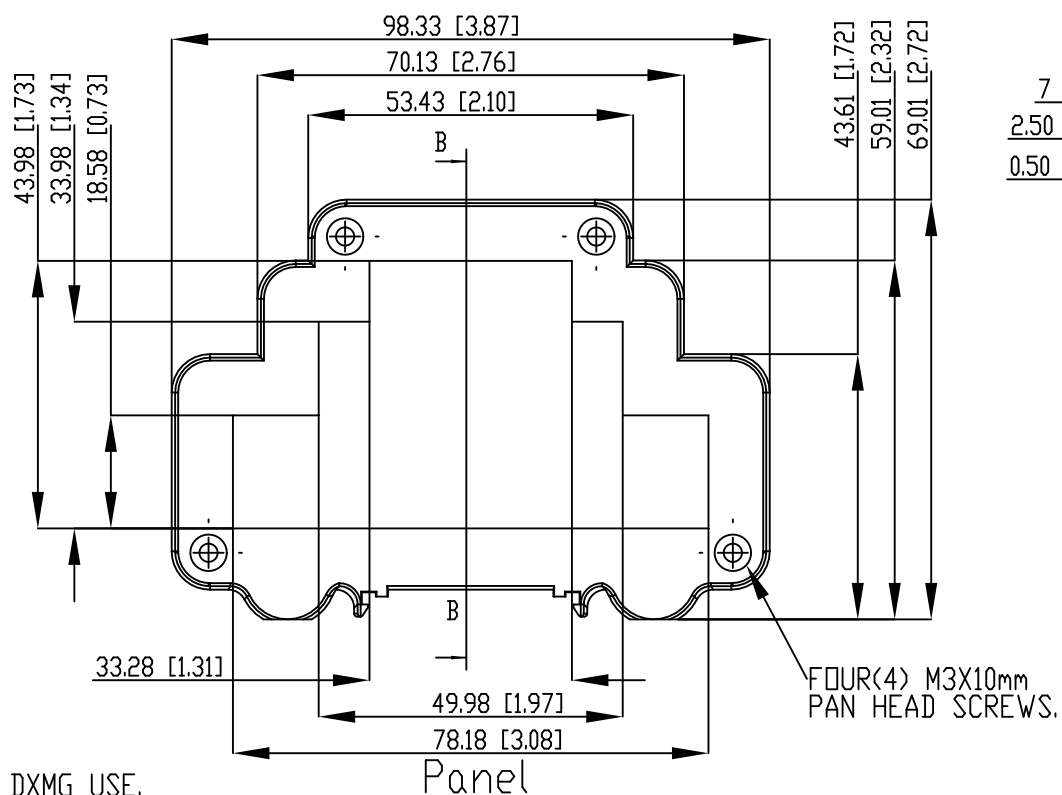

PART NAME

DMX - EXTRUDED ALUMINUM DIN RAIL BOX

PART No.

DMX-4776-B THROUGH DMX-4781-B
DMX-4776-G THROUGH DMX-4781-G

REV. DATE

4/20/15

NOTES:

- (-B) SUFFIX INDICATES BLACK COLOR
(-G) SUFFIX INDICATES GRAY COLOR
- MATERIAL: BODY - ALUMINUM ALLOY 6063
PLASTIC PANELS - POLYCARBONATE UL94-V0
SEAL - MOLDED EPDM
- DIMENSIONS ARE MM [INCH]
- TOLERANCES: +/- 0.030mm [+/- 0.012 in.]

PART# (BLACK)	PART# (GRAY)	DIM "A"
DMX-4776-B	DMX-4776-G	27.4 [1.10]
DMX-4777-B	DMX-4777-G	43.9 [1.73]
DMX-4778-B	DMX-4778-G	60.5 [2.38]
DMX-4779-B	DMX-4779-G	78.2 [3.08]
DMX-4780-B	DMX-4780-G	113.3 [4.46]
DMX-4781-B	DMX-4781-G	166.6 [6.56]