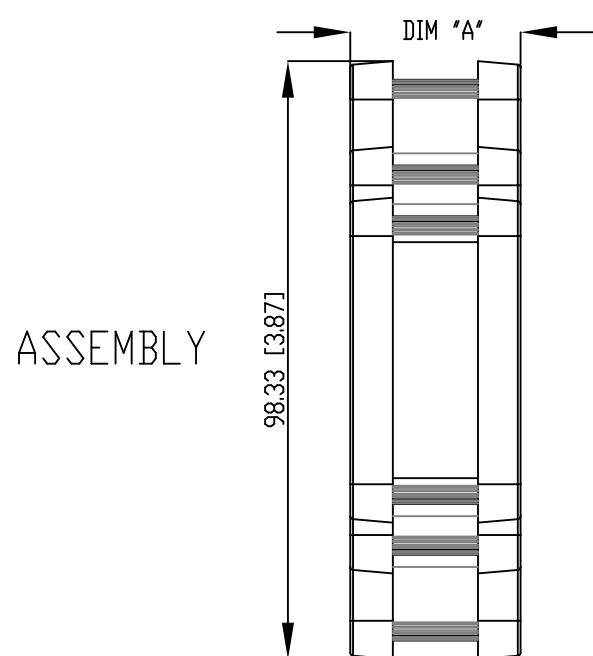

PART NAME

DMX - EXTRUDED ALUMINUM DIN RAIL BOX

PART No.

DMX-4776-B THROUGH DMX-4781-B
DMX-4776-G THROUGH DMX-4781-G

REV. DATE

4/20/15

NOTES:

- (-B) SUFFIX INDICATES BLACK COLOR
(-G) SUFFIX INDICATES GRAY COLOR
- MATERIAL: BODY - ALUMINUM ALLOY 6063
PLASTIC PANELS - POLYCARBONATE UL94-V0
SEAL - MOLDED EPDM
- DIMENSIONS ARE MM [INCH]
- TOLERANCES: +/- 0.030mm [+/- 0.012 in.]

PART# (BLACK)	PART# (GRAY)	DIM "A"
DMX-4776-B	DMX-4776-G	27.4 [1.10]
DMX-4777-B	DMX-4777-G	43.9 [1.73]
DMX-4778-B	DMX-4778-G	60.5 [2.38]
DMX-4779-B	DMX-4779-G	78.2 [3.08]
DMX-4780-B	DMX-4780-G	113.3 [4.46]
DMX-4781-B	DMX-4781-G	166.6 [6.56]