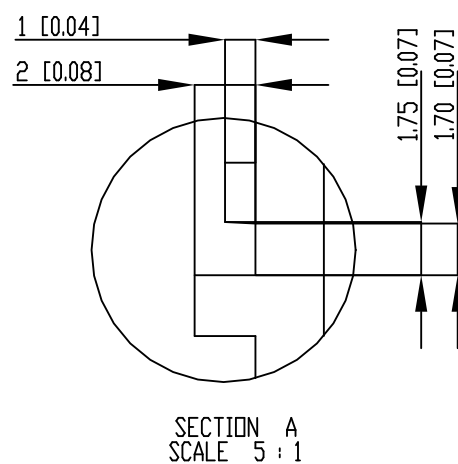

PART NAME

DMX - EXTRUDED ALUMINUM DIN RAIL BOX

PART No.

DMX-4776-B THROUGH DMX-4781-B
DMX-4776-G THROUGH DMX-4781-G

REV. DATE

4/20/15

NOTES:

- (-B) SUFFIX INDICATES BLACK COLOR
(-G) SUFFIX INDICATES GRAY COLOR
- MATERIAL: BODY - ALUMINUM ALLOY 6063
PLASTIC PANELS - POLYCARBONATE UL94-V0
SEAL - MOLDED EPDM
- DIMENSIONS ARE MM [INCH]
- TOLERANCES: +/- 0.030mm [+/- 0.012 in.]

PART# (BLACK)	PART# (GRAY)	DIM "A"
DMX-4776-B	DMX-4776-G	27.4 [1.10]
DMX-4777-B	DMX-4777-G	43.9 [1.73]
DMX-4778-B	DMX-4778-G	60.5 [2.38]
DMX-4779-B	DMX-4779-G	78.2 [3.08]
DMX-4780-B	DMX-4780-G	113.3 [4.46]
DMX-4781-B	DMX-4781-G	166.6 [6.56]