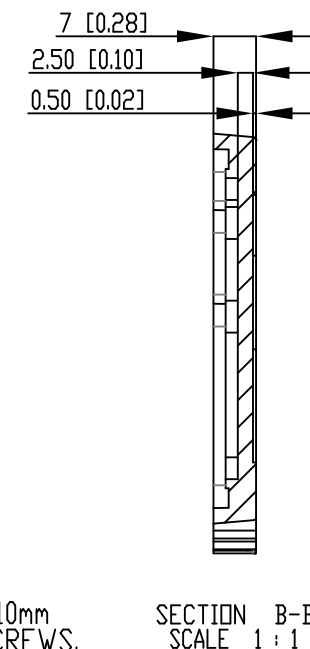

PART NAME

DMX - EXTRUDED ALUMINUM DIN RAIL BOX

PART No.

DMX-4776-B THROUGH DMX-4781-B
DMX-4776-G THROUGH DMX-4781-G

REV. DATE

4/20/15

NOTES:

- (-B) SUFFIX INDICATES BLACK COLOR
(-G) SUFFIX INDICATES GRAY COLOR
- MATERIAL: BODY - ALUMINUM ALLOY 6063
PLASTIC PANELS - POLYCARBONATE UL94-V0
SEAL - MOLDED EPDM
- DIMENSIONS ARE MM [INCH]
- TOLERANCES: +/- 0.030mm [+/- 0.012 in.]

PART# (BLACK)	PART# (GRAY)	DIM "A"
DMX-4776-B	DMX-4776-G	27.4 [1.10]
DMX-4777-B	DMX-4777-G	43.9 [1.73]
DMX-4778-B	DMX-4778-G	60.5 [2.38]
DMX-4779-B	DMX-4779-G	78.2 [3.08]
DMX-4780-B	DMX-4780-G	113.3 [4.46]
DMX-4781-B	DMX-4781-G	166.6 [6.56]