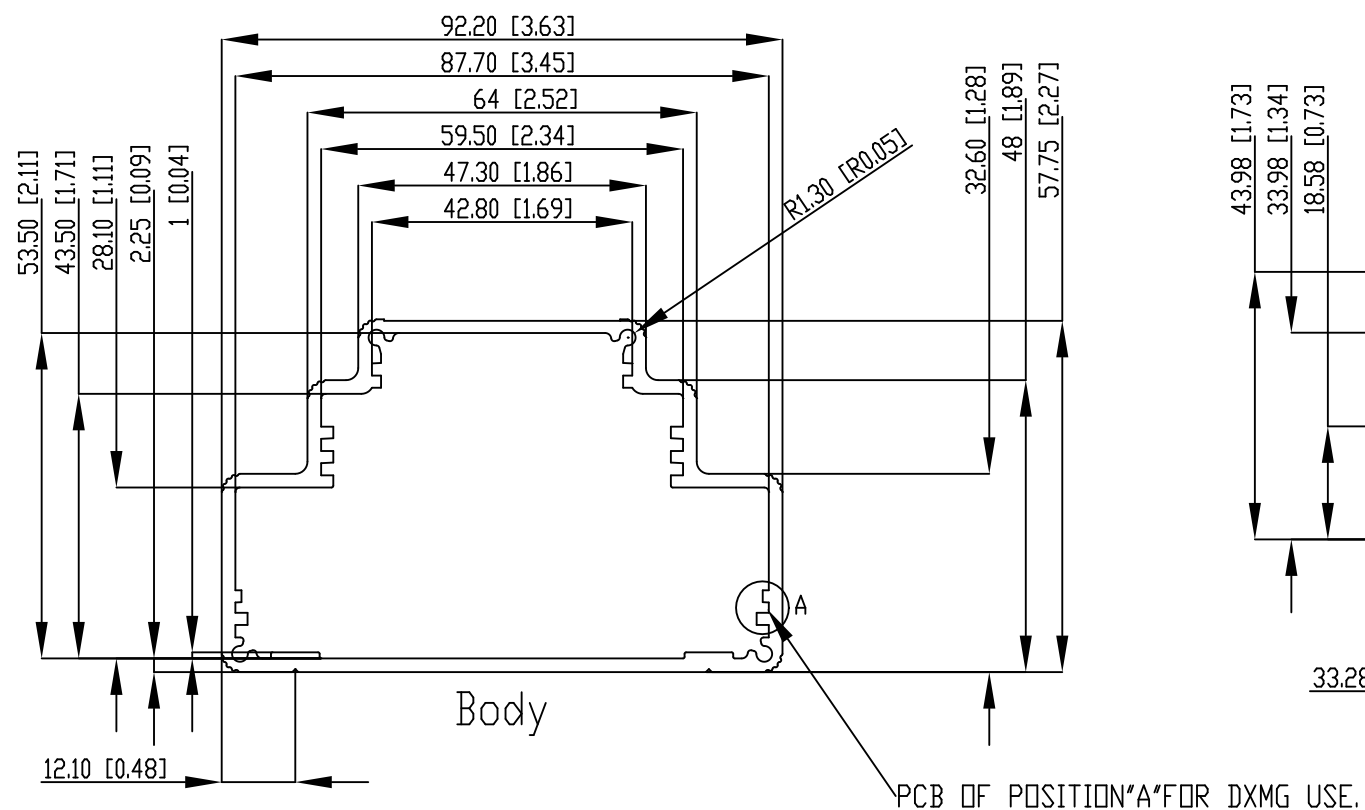

PART NAME

DMX - EXTRUDED ALUMINUM DIN RAIL BOX

PART No.

DMX-4776-B THROUGH DMX-4781-B
DMX-4776-G THROUGH DMX-4781-G

REV. DATE

4/20/15

NOTES:

- (-B) SUFFIX INDICATES BLACK COLOR
(-G) SUFFIX INDICATES GRAY COLOR
- MATERIAL: BODY - ALUMINUM ALLOY 6063
PLASTIC PANELS - POLYCARBONATE UL94-V0
SEAL - MOLDED EPDM
- DIMENSIONS ARE MM [INCH]
- TOLERANCES: +/- 0.030mm [+/- 0.012 in.]

PART# (BLACK)	PART# (GRAY)	DIM "A"
DMX-4776-B	DMX-4776-G	27.4 [1.10]
DMX-4777-B	DMX-4777-G	43.9 [1.73]
DMX-4778-B	DMX-4778-G	60.5 [2.38]
DMX-4779-B	DMX-4779-G	78.2 [3.08]
DMX-4780-B	DMX-4780-G	113.3 [4.46]
DMX-4781-B	DMX-4781-G	166.6 [6.56]