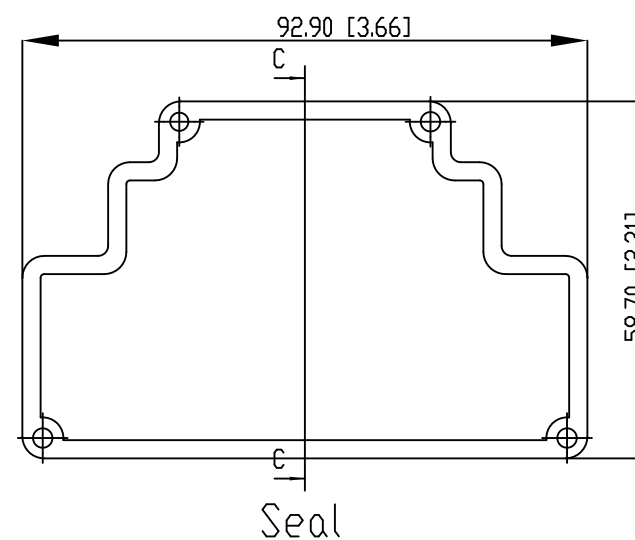

PART NAME

DMX - EXTRUDED ALUMINUM DIN RAIL BOX

PART No.

DMX-4776-B THROUGH DMX-4781-B
DMX-4776-G THROUGH DMX-4781-G

REV. DATE

4/20/15

NOTES:

- (-B) SUFFIX INDICATES BLACK COLOR
(-G) SUFFIX INDICATES GRAY COLOR
- MATERIAL: BODY - ALUMINUM ALLOY 6063
PLASTIC PANELS - POLYCARBONATE UL94-V0
SEAL - MOLDED EPDM
- DIMENSIONS ARE MM [INCH]
- TOLERANCES: +/- 0.030mm [+/- 0.012 in.]

PART# (BLACK)	PART# (GRAY)	DIM "A"
DMX-4776-B	DMX-4776-G	27.4 [1.10]
DMX-4777-B	DMX-4777-G	43.9 [1.73]
DMX-4778-B	DMX-4778-G	60.5 [2.38]
DMX-4779-B	DMX-4779-G	78.2 [3.08]
DMX-4780-B	DMX-4780-G	113.3 [4.46]
DMX-4781-B	DMX-4781-G	166.6 [6.56]