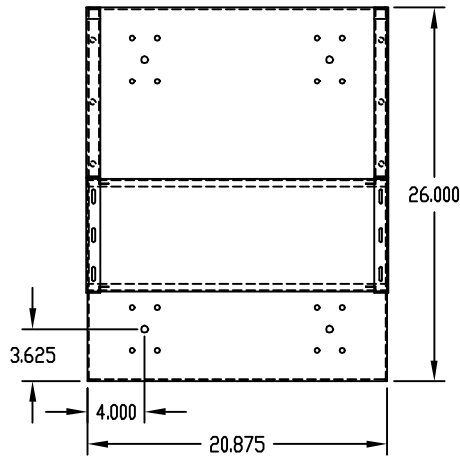

PART NAME

OPEN RELAY RACK

PART No.

RR-1367 TO RR-1369

**MATERIAL:**

BASE \_\_\_\_\_ 12 GA. STEEL  
 SUPPORT ANGLE & RAIL ASSEMBLY \_\_\_\_\_ 14 GA. STEEL

**FINISH:** METALLIC GRAY OR  
 BLACK TEXTURED

PANEL MOUNTING FLANGES RECESSED 3/8 IN. AND  
 TAPPED #10-32 ON E.I.A. UNIVERSAL SPACING.  
 MOUNTING HOLES PIERCED IN BASE FOR #RC-7758 CASTERS.  
 UNIT SHIPPED UNASSEMBLED.

PART No.	A	B
RR-1367	61.375	64.703
RR-1368	70.125	73.453
RR-1369	77.125	80.453