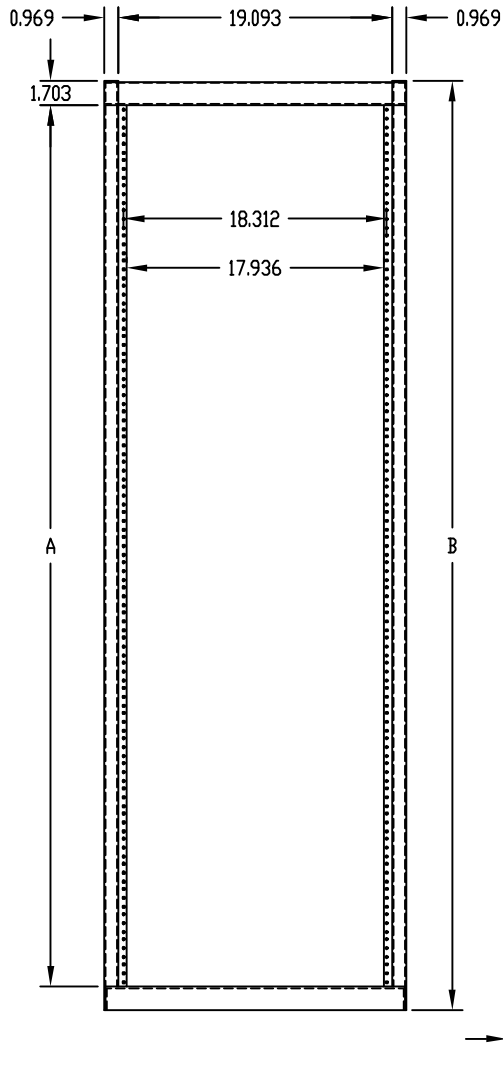

PART NAME

OPEN RELAY RACK

PART No.

RR-1367 TO RR-1369

**MATERIAL:**

BASE \_\_\_\_\_ 12 GA. STEEL  
 SUPPORT ANGLE & RAIL ASSEMBLY \_\_\_\_\_ 14 GA. STEEL

**FINISH:** METALLIC GRAY OR  
 BLACK TEXTURED

PANEL MOUNTING FLANGES RECESSED 3/8 IN. AND  
 TAPPED #10-32 ON E.I.A. UNIVERSAL SPACING.  
 MOUNTING HOLES PIERCED IN BASE FOR #RC-7758 CASTERS.  
 UNIT SHIPPED UNASSEMBLED.

PART No.	A	B
RR-1367	61.375	64.703
RR-1368	70.125	73.453
RR-1369	77.125	80.453