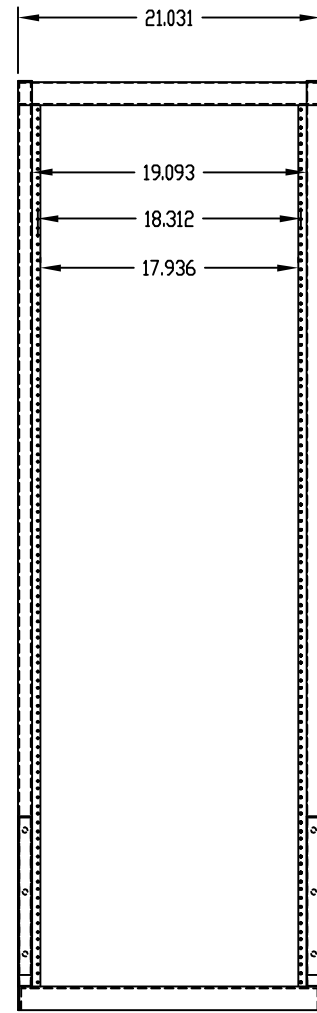

PART NAME

OPEN RELAY RACK

PART No.

RR-1367 TO RR-1369

**MATERIAL:**

BASE \_\_\_\_\_ 12 GA. STEEL  
 SUPPORT ANGLE & RAIL ASSEMBLY \_\_\_\_\_ 14 GA. STEEL

**FINISH:** METALLIC GRAY OR  
 BLACK TEXTURED

PANEL MOUNTING FLANGES RECESSED 3/8 IN. AND  
 TAPPED #10-32 ON E.I.A. UNIVERSAL SPACING.  
 MOUNTING HOLES PIERCED IN BASE FOR #RC-7758 CASTERS.  
 UNIT SHIPPED UNASSEMBLED.

PART No.	A	B
RR-1367	61.375	64.703
RR-1368	70.125	73.453
RR-1369	77.125	80.453