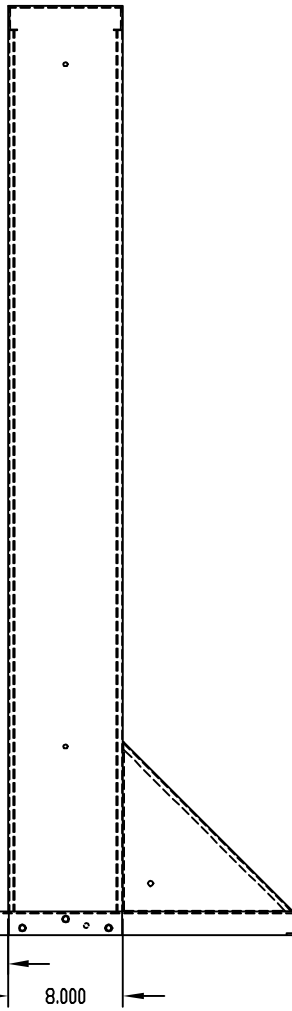

PART NAME

OPEN RELAY RACK

PART No.

RR-1367 TO RR-1369

**MATERIAL:**

BASE \_\_\_\_\_ 12 GA. STEEL  
 SUPPORT ANGLE & RAIL ASSEMBLY \_\_\_\_\_ 14 GA. STEEL

**FINISH:** METALLIC GRAY OR  
 BLACK TEXTURED

PANEL MOUNTING FLANGES RECESSED 3/8 IN. AND  
 TAPPED #10-32 ON E.I.A. UNIVERSAL SPACING.  
 MOUNTING HOLES PIERCED IN BASE FOR #RC-7758 CASTERS.  
 UNIT SHIPPED UNASSEMBLED.

PART No.	A	B
RR-1367	61.375	64.703
RR-1368	70.125	73.453
RR-1369	77.125	80.453