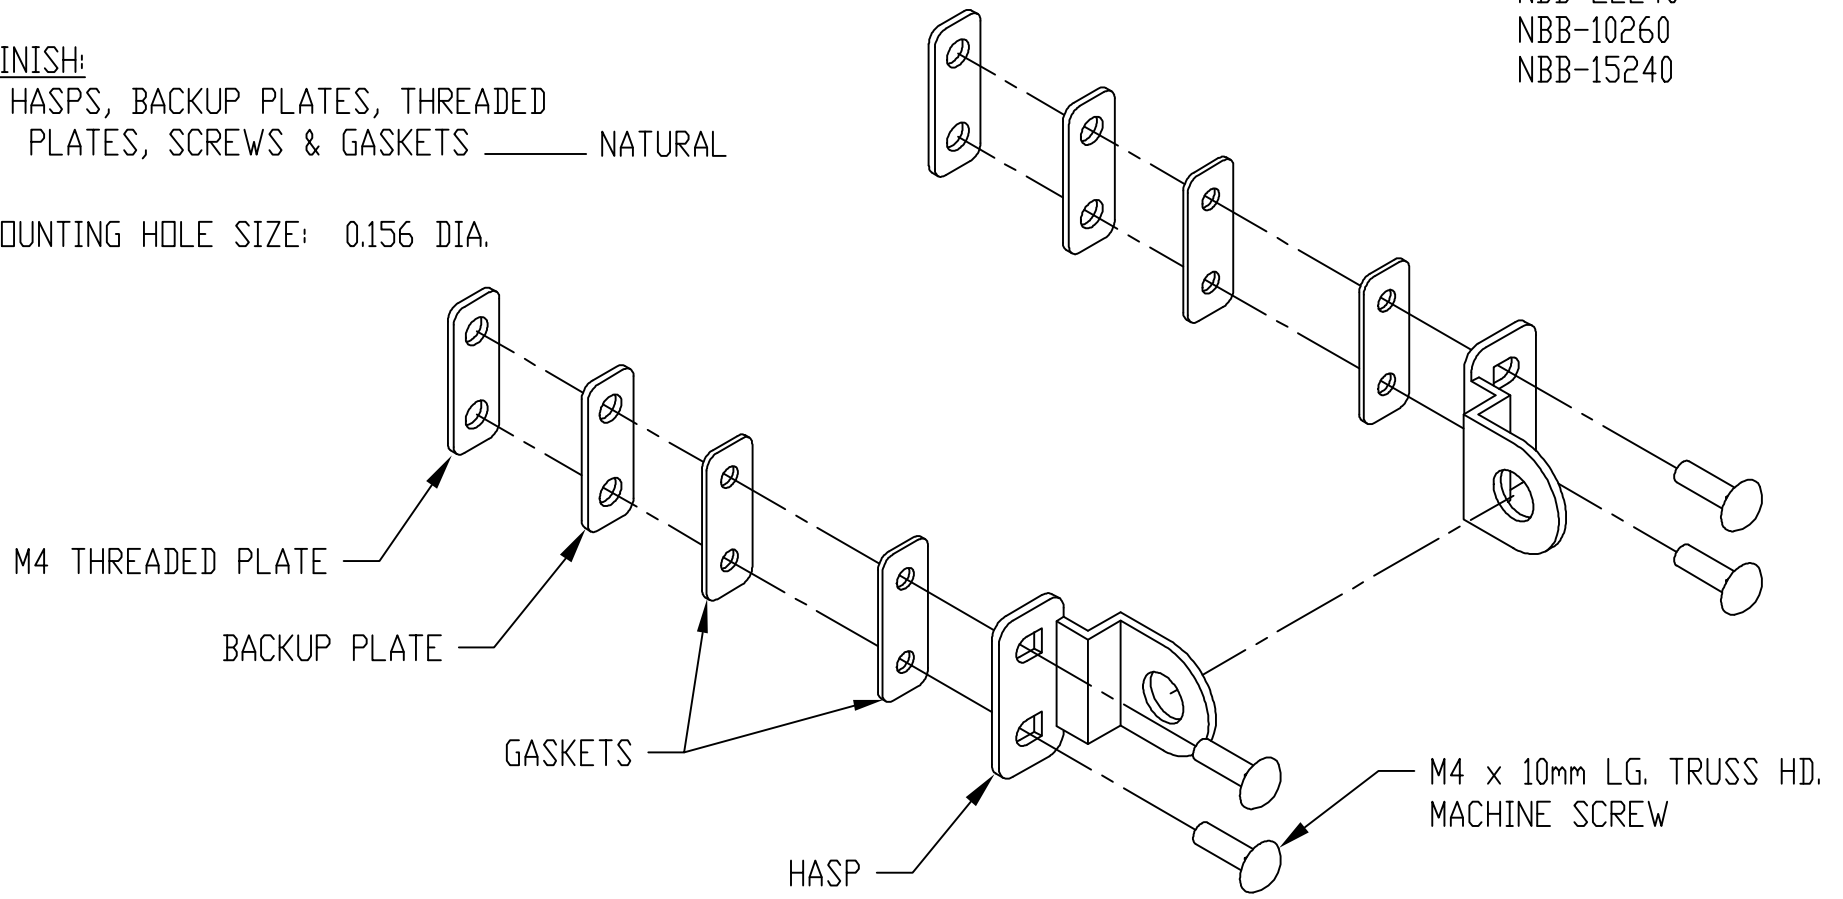

PART NAME	LOCKING HASP KIT	PART No.	NBX-10915	REV. DATE	8-27-08
-----------	------------------	----------	-----------	-----------	---------

MATERIAL:

HASPS, BACKUP PLATES,
SCREWS _____ STAINLESS STEEL
GASKETS _____ NATURAL RUBBER

WILL NOT FIT FOLLOWING:

NBB-10240
NBB-22240
NBB-10260
NBB-15240

FINISH:

HASPS, BACKUP PLATES, THREADED
PLATES, SCREWS & GASKETS _____ NATURAL

MOUNTING HOLE SIZE: 0.156 DIA.

PART NAME	INTERNAL PANEL HINGED BRACKET KIT	PART No.	NBX-10970	REV. DATE	
-----------	-----------------------------------	----------	-----------	-----------	--

MATERIAL:

BRACKETS _____ ABS/PC BLENDED PLASTIC
SCREWS _____ STAINLESS STEEL
CAPTIVE THUMB SCREWS _____ BRASS
RETAINING C-CLIPS _____ STEEL

FINISH:

BRACKETS _____ LIGHT GRAY
SCREWS _____ NATURAL
RETAINING C-CLIPS _____ ZINC PLATED