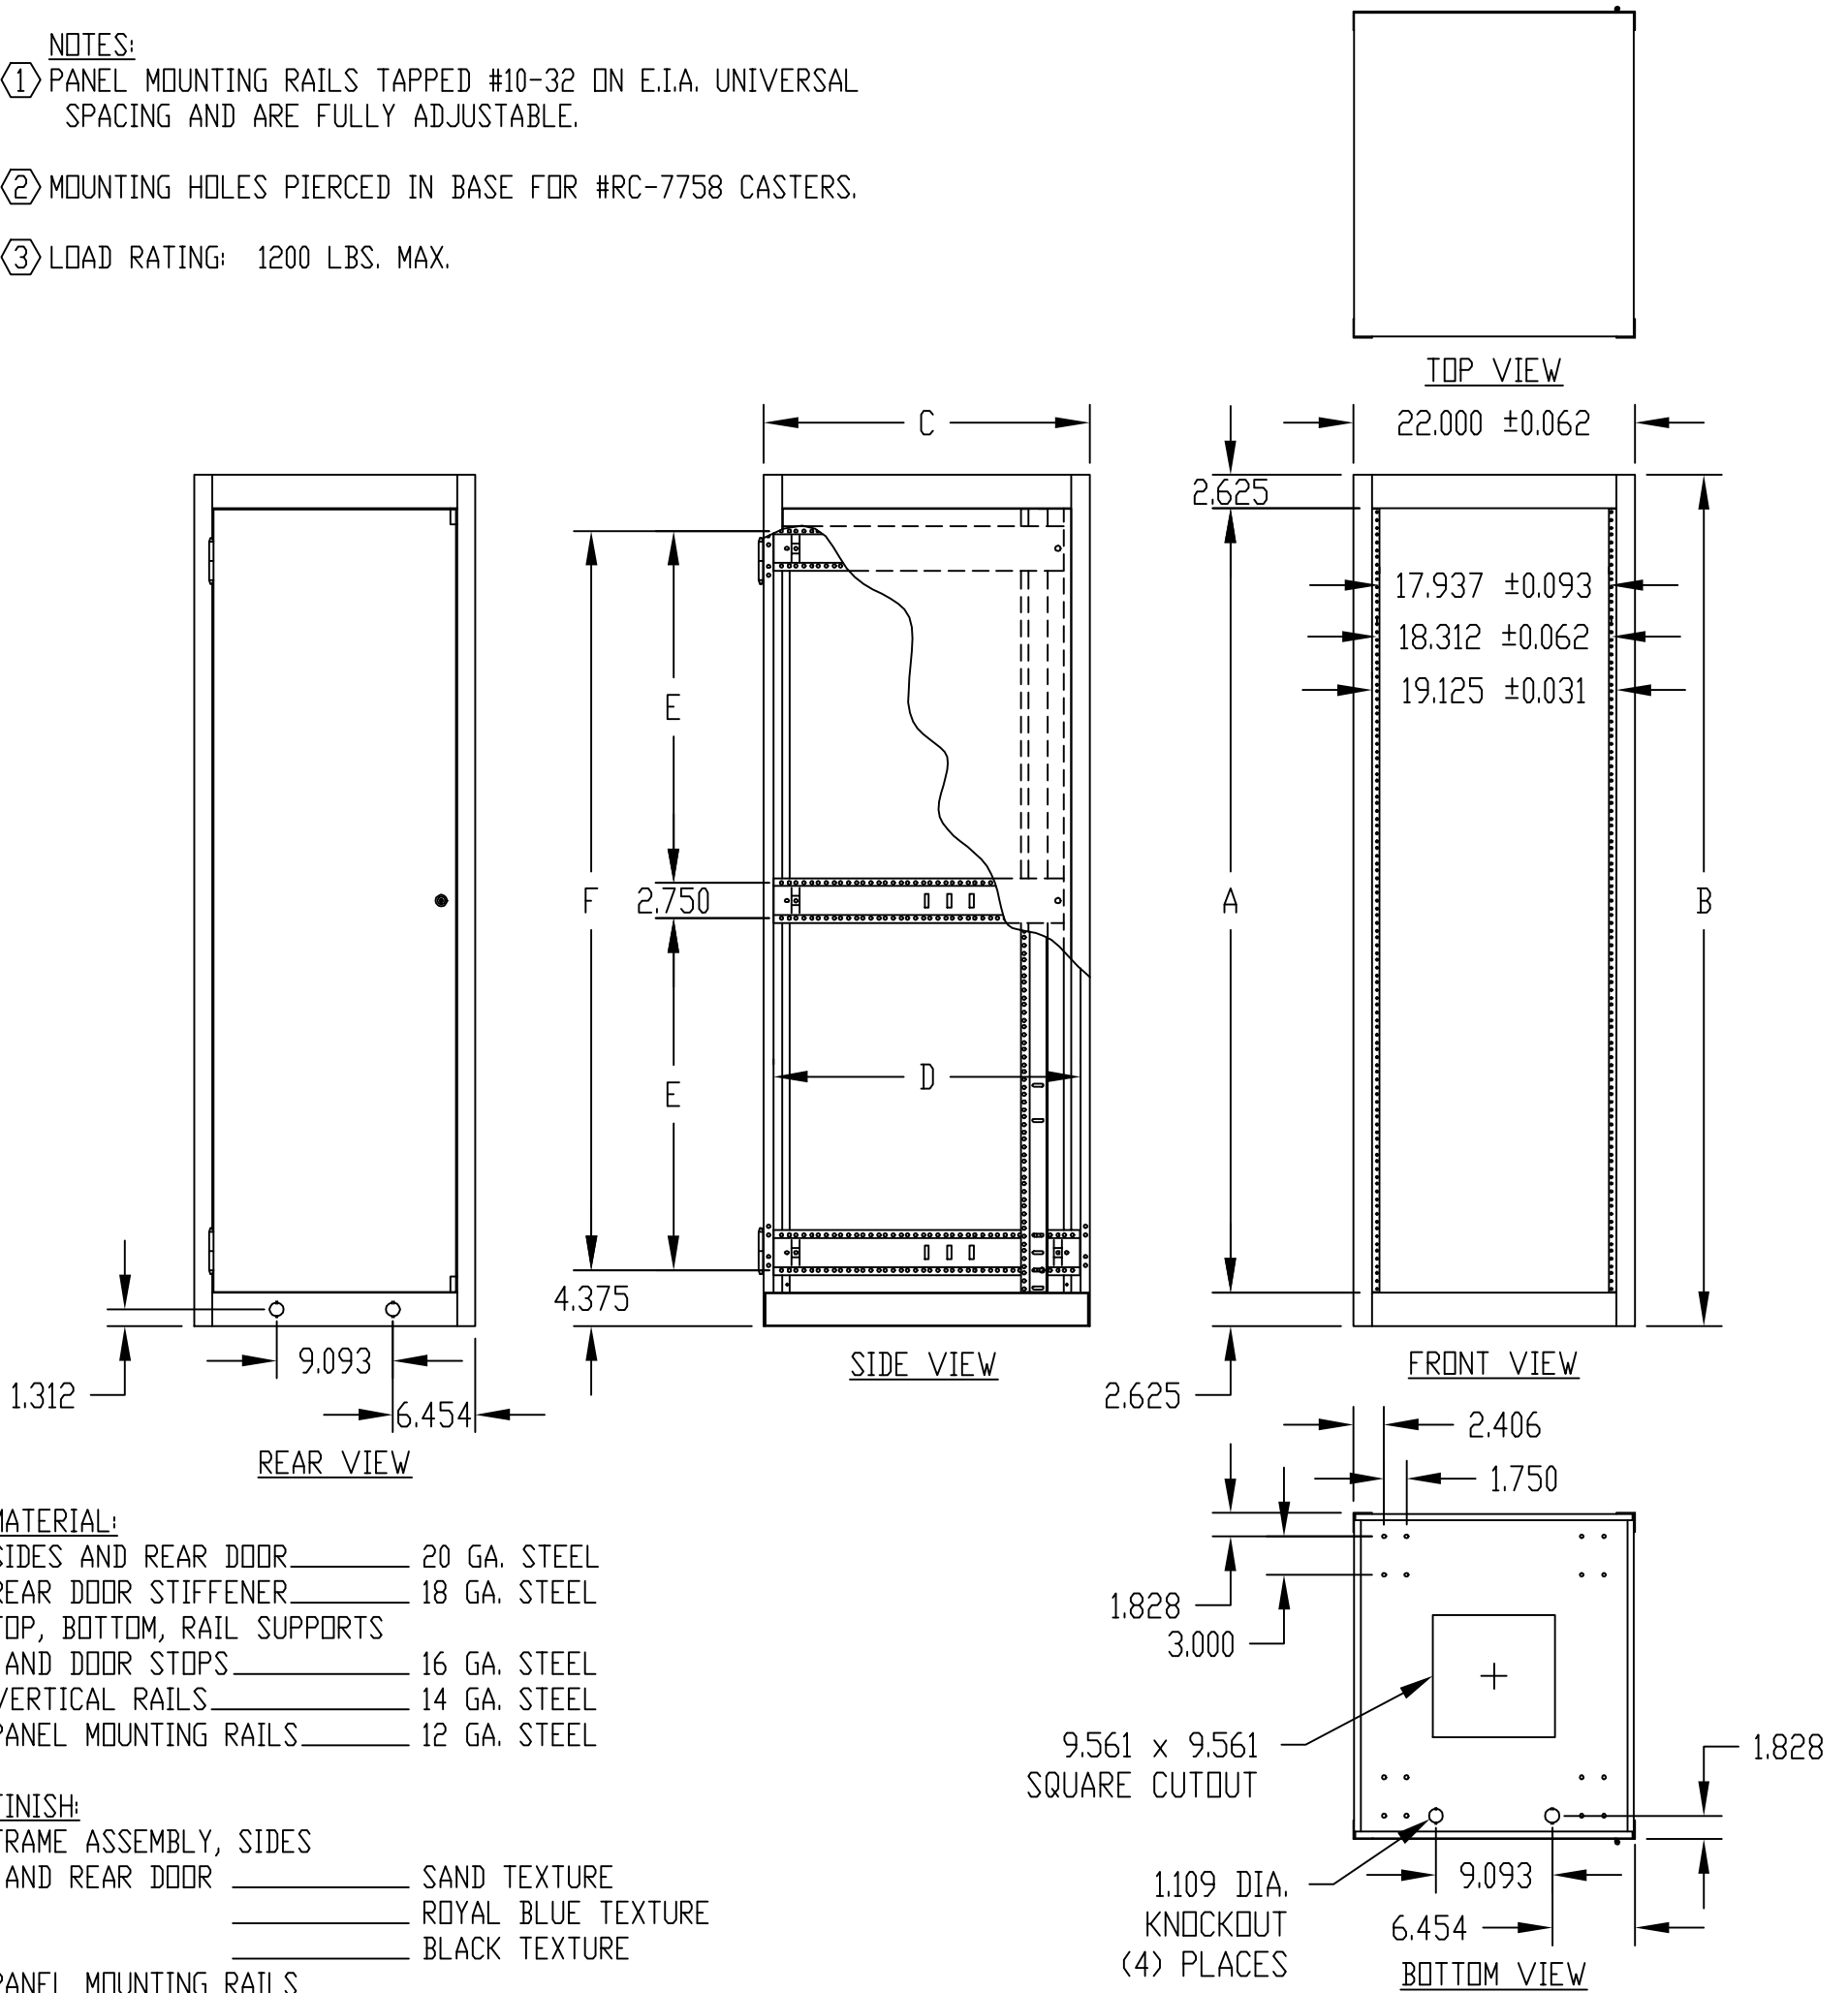

PART NAME	ECONOMIZER CABINET RACK (19" P.S.)	PART No.	ER-16502 thru ER-16526	REV. DATE	1-27-11
-----------	------------------------------------	----------	------------------------	-----------	---------

NOTES:

- ① PANEL MOUNTING RAILS TAPPED #10-32 ON E.I.A. UNIVERSAL SPACING AND ARE FULLY ADJUSTABLE.
- ② MOUNTING HOLES PIERCED IN BASE FOR #RC-7758 CASTERS.
- ③ LOAD RATING: 1200 LBS. MAX.

OPTIONAL ACCESSORIES

PART NO.	PANEL SPACE A	B	C	D	E	F	PANEL MTG. RAILS PART NO.	ECONOGLAS DOORS PART NO.
ER-16502	42.000	47.312	18.500	17.000	—	38.562	PMR-9450	V-9763-L
ER-16503	52.500	57.812			—	49.062	PMR-9451	V-9764-L
ER-16504	61.250	66.562			27.531	57.812	PMR-9452	V-9765-L
ER-16505	70.000	75.312			31.906	66.562	PMR-9453	V-9766-L
ER-16506	78.750	84.062	18.500	17.000	36.281	75.312	PMR-9454	V-9767-L
ER-16511	21.000	26.312	25.500	24.000	—	17.562	PMR-9448	V-9760-L
ER-16512	42.000	47.312			—	38.562	PMR-9450	V-9763-L
ER-16513	52.500	57.812			—	49.062	PMR-9451	V-9764-L
ER-16514	61.250	66.562			27.531	57.812	PMR-9452	V-9765-L
ER-16515	70.000	75.312			31.906	66.562	PMR-9453	V-9766-L
ER-16516	78.750	84.062	25.500	24.000	36.281	75.312	PMR-9454	V-9767-L
ER-16521	21.000	26.312	30.750	29.250	—	17.562	PMR-9448	V-9760-L
ER-16522	42.000	47.312			—	38.562	PMR-9450	V-9763-L
ER-16523	52.500	57.812			—	49.062	PMR-9451	V-9764-L
ER-16524	61.250	66.562			27.531	57.812	PMR-9452	V-9765-L
ER-16525	70.000	75.312			31.906	66.562	PMR-9453	V-9766-L
ER-16526	78.750	84.062	30.750	29.250	36.281	75.312	PMR-9454	V-9767-L