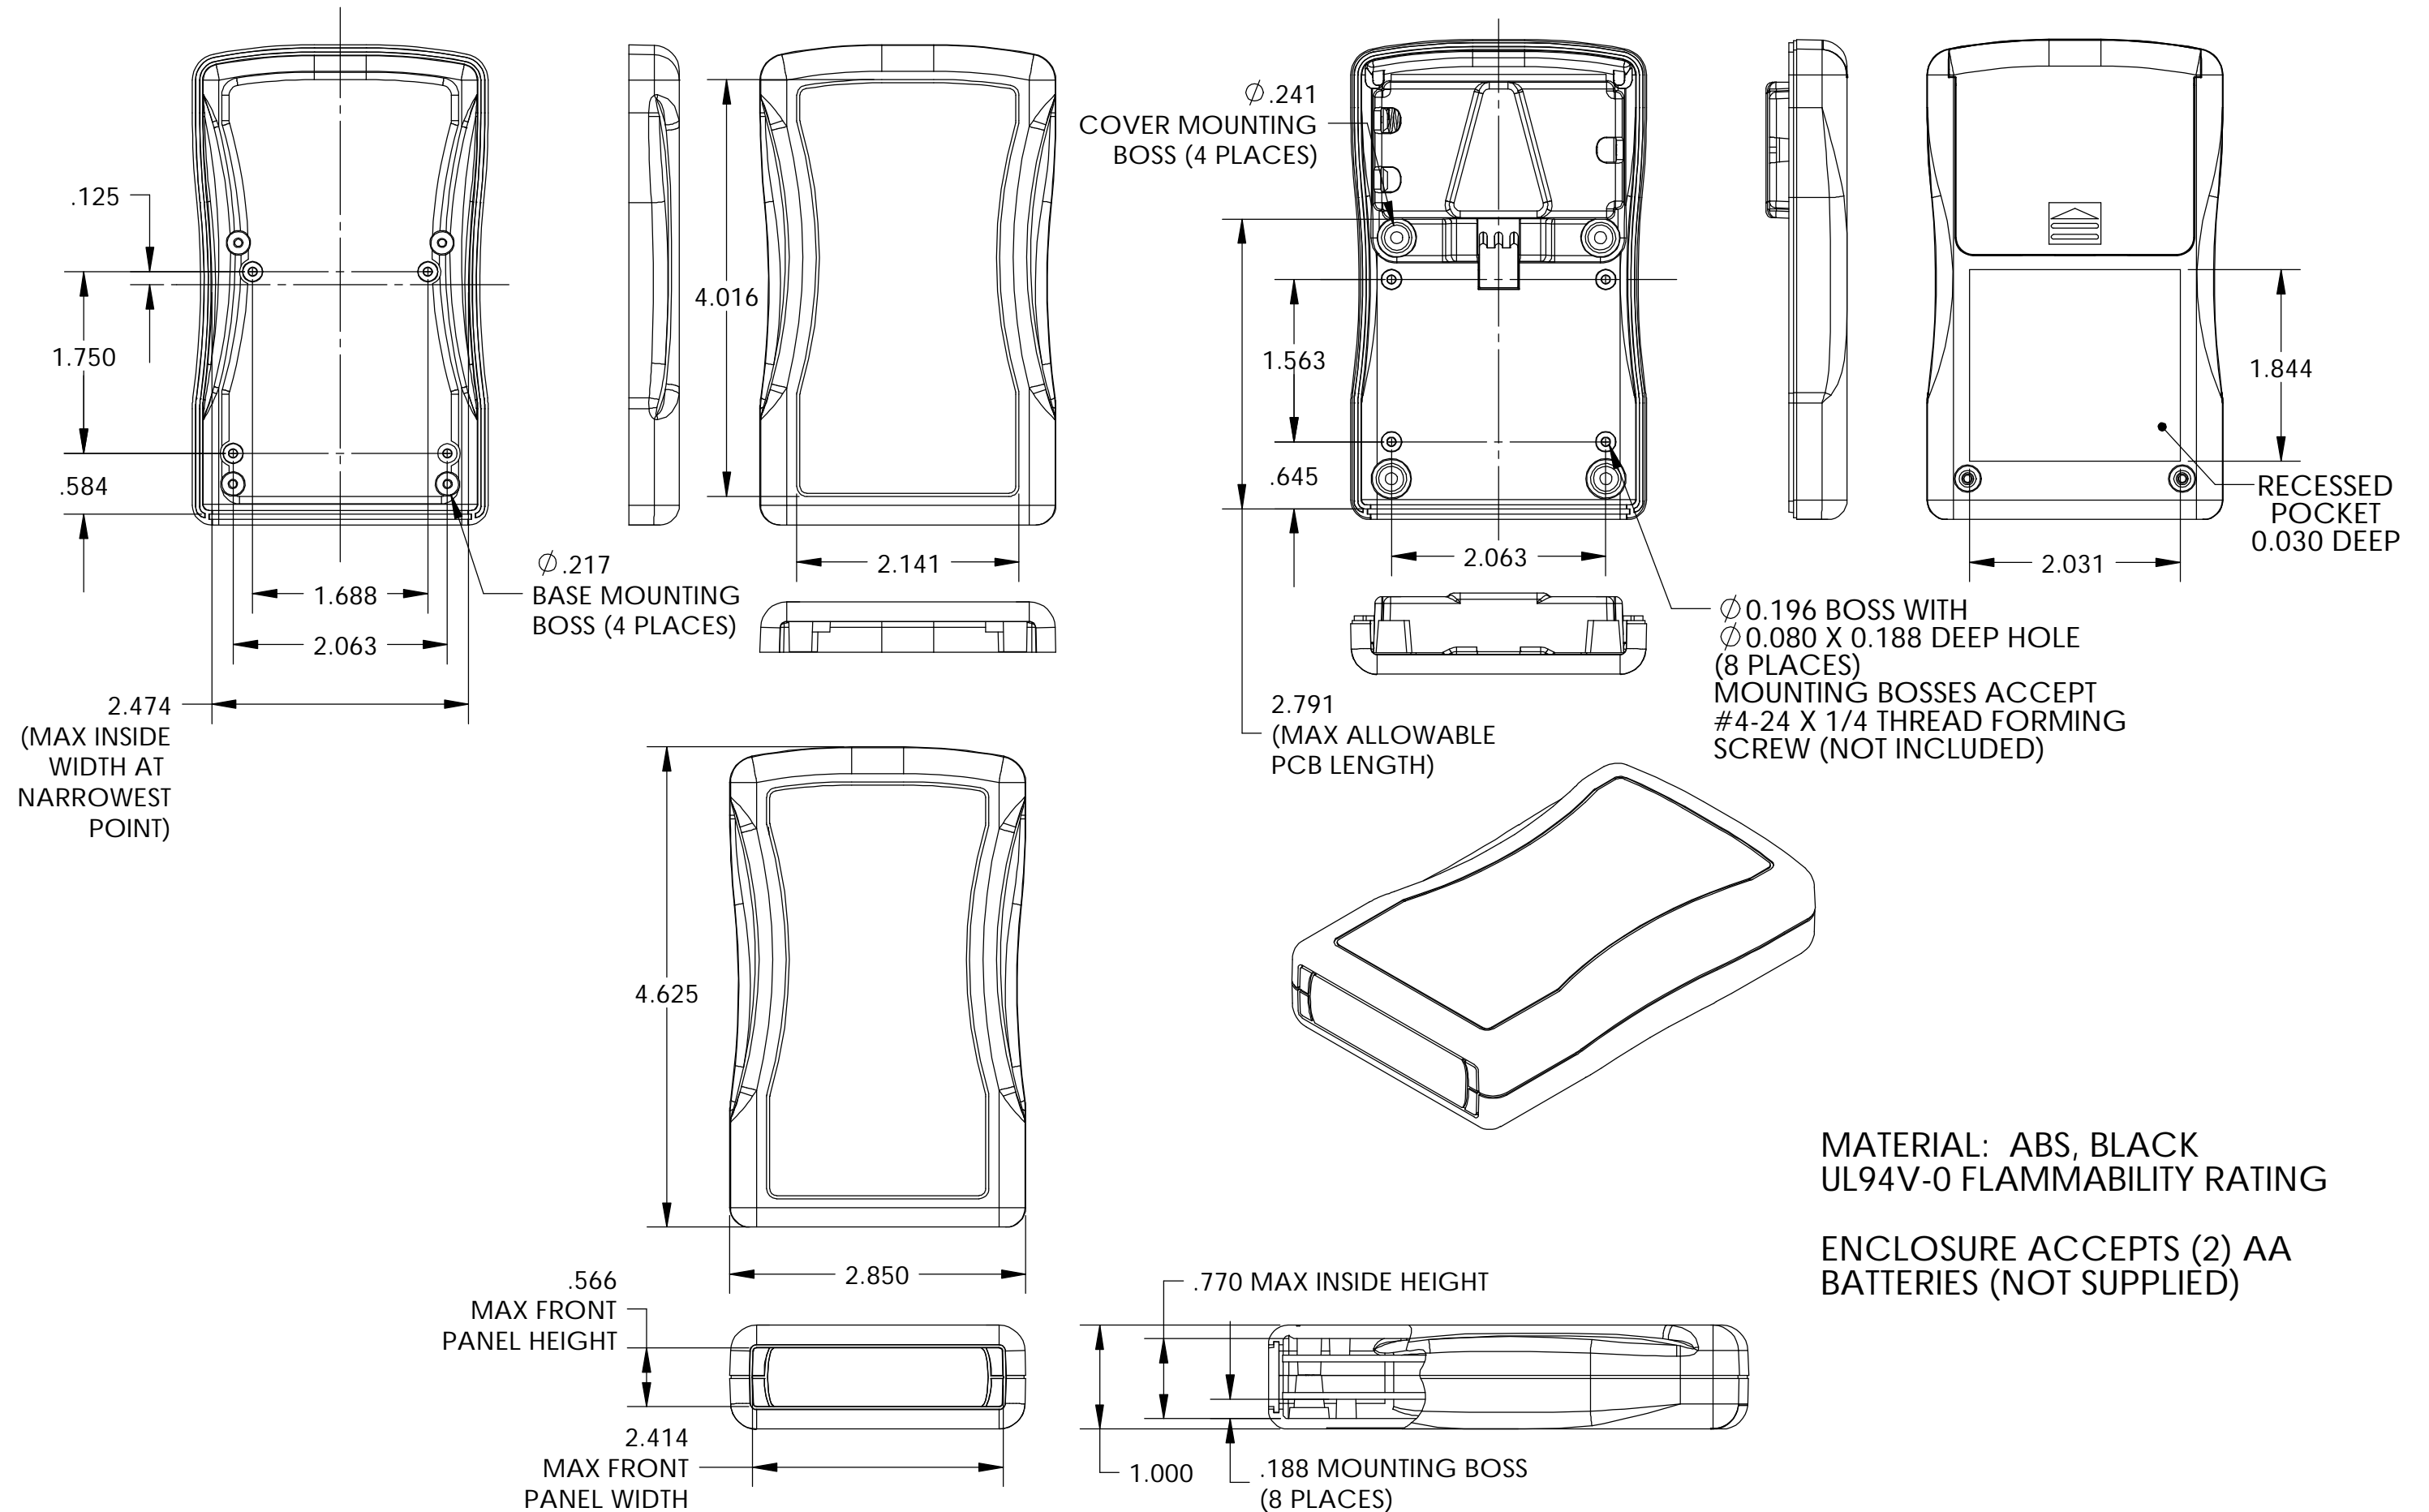

PART NAME

GRABBER STYLE K

PART No.

HH-3524

REVISION DATE

MATERIAL: ABS, BLACK  
UL94V-0 FLAMMABILITY RATING

ENCLOSURE ACCEPTS (2) AA  
BATTERIES (NOT SUPPLIED)