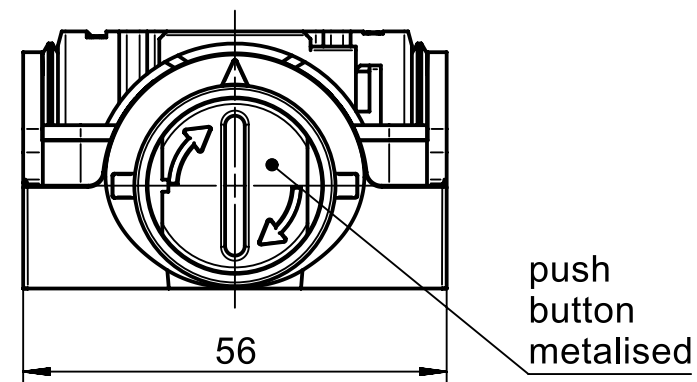

A

B

C

D

push button metalised

 All Dimensions in mm Original Size DIN A4	Scale 1:1		Free size tol.		Ref.
	Created by FINKEV		Inspected by SCHMIDTM	Standardisation SCHMIDTM	Date 2015-01-22
 All rights reserved Department EL PD - DE	Title Han-Yellock 30-carrier hood push button				Doc-Key / ECM-Nr. 100538453/UGD/005/B 500000083875
	HARTING Electric GmbH & Co. KG D-32339 Espelkamp		Type TB	Number 11 12 300 0114	