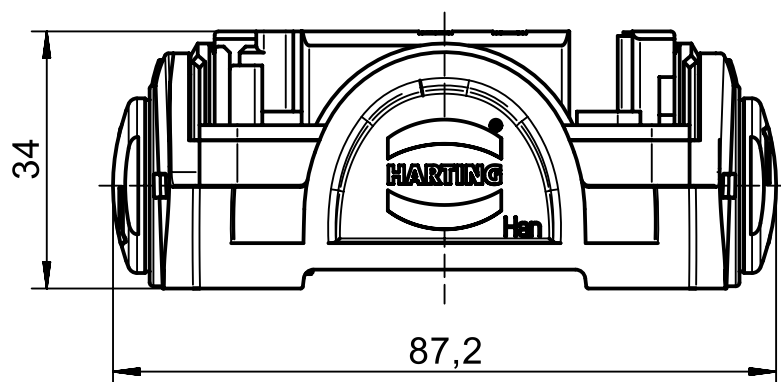

A

B

C

D

push button metalised

 All Dimensions in mm Original Size DIN A4	Scale 1:1		Free size tol.		Ref.
	Created by FINKEV		Inspected by SCHMIDTM	Standardisation SCHMIDTM	Date 2015-01-22
 All rights reserved Department EL PD - DE	Title Han-Yellock 30-carrier hood push button				Doc-Key / ECM-Nr. 100538453/UGD/005/B 500000083875
	HARTING Electric GmbH & Co. KG D-32339 Espelkamp		Type TB	Number 11 12 300 0114	