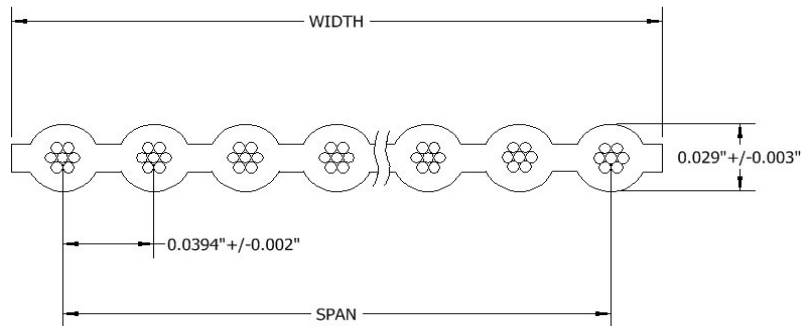

## INSULATION DISPLACEMENT CABLE: 0.0394" PITCH, 28 AWG, STRANDED EXTRUDED FEP

Cond. No.	Part Number	Span	Width
4	1000570197	$0.118" \pm 0.005"$	$0.158" \pm 0.007"$
5	1000570424	$0.158" \pm 0.005"$	$0.197" \pm 0.007"$
6	1000570082	$0.197" \pm 0.007"$	$0.237" \pm 0.007"$
8	1000570218	$0.276" \pm 0.007"$	$0.315" \pm 0.007"$
10	1000570140	$0.354" \pm 0.007"$	$0.394" \pm 0.007"$
10	1000570141	$0.354" \pm 0.007"$	$0.394" \pm 0.007"$
12	1000570145	$0.433" \pm 0.007"$	$0.472" \pm 0.007"$
12	1000570146	$0.433" \pm 0.007"$	$0.472" \pm 0.007"$
14	1000570149	$0.512" \pm 0.007"$	$0.551" \pm 0.007"$
14	1000570426	$0.512" \pm 0.007"$	$0.551" \pm 0.007"$
16	1000570155	$0.590" \pm 0.007"$	$0.630" \pm 0.007"$
16	1000570156	$0.590" \pm 0.007"$	$0.630" \pm 0.007"$
20	1000570161	$0.748" \pm 0.010"$	$0.787" \pm 0.010"$
20	1000570162	$0.748" \pm 0.010"$	$0.787" \pm 0.010"$
24	1000570168	$0.906" \pm 0.010"$	$0.945" \pm 0.010"$
26	1000570173	$0.984" \pm 0.010"$	$1.024" \pm 0.010"$
26	1000570174	$0.984" \pm 0.010"$	$1.024" \pm 0.010"$
30	1000570179	$1.142" \pm 0.010"$	$1.181" \pm 0.010"$
30	1000570180	$1.142" \pm 0.010"$	$1.181" \pm 0.010"$
34	1000570185	$1.299" \pm 0.010"$	$1.338" \pm 0.010"$
34	1000570474	$1.299" \pm 0.010"$	$1.338" \pm 0.010"$
40	1000570192	$1.535" \pm 0.010"$	$1.575" \pm 0.010"$
40	1000570193	$1.535" \pm 0.010"$	$1.575" \pm 0.010"$
44	1000570200	$1.693" \pm 0.010"$	$1.732" \pm 0.010"$
44	1000570201	$1.693" \pm 0.010"$	$1.732" \pm 0.010"$
50	1000570202	$1.929" \pm 0.010"$	$1.968" \pm 0.010"$
50	1000570203	$1.929" \pm 0.010"$	$1.968" \pm 0.010"$

CHARACTERISTICS	
<b>Conductor</b>	28 AWG, 7/36, Silver Plated Copper
<b>Insulation</b>	FEP
<b>Color</b>	Blue Or Blue with Blue Polarity Stripe
<b>Impedance (ohms)</b>	105 Unbalanced
<b>Capacitance (pF/ft)</b>	11.5 Unbalanced
<b>Inductance (uH/ft)</b>	0.12 Unbalanced
<b>Insulation Resistance (Mohm)</b>	>500
<b>Voltage Rating</b>	300V
<b>Temperature Rating</b>	-55°C to 200°C