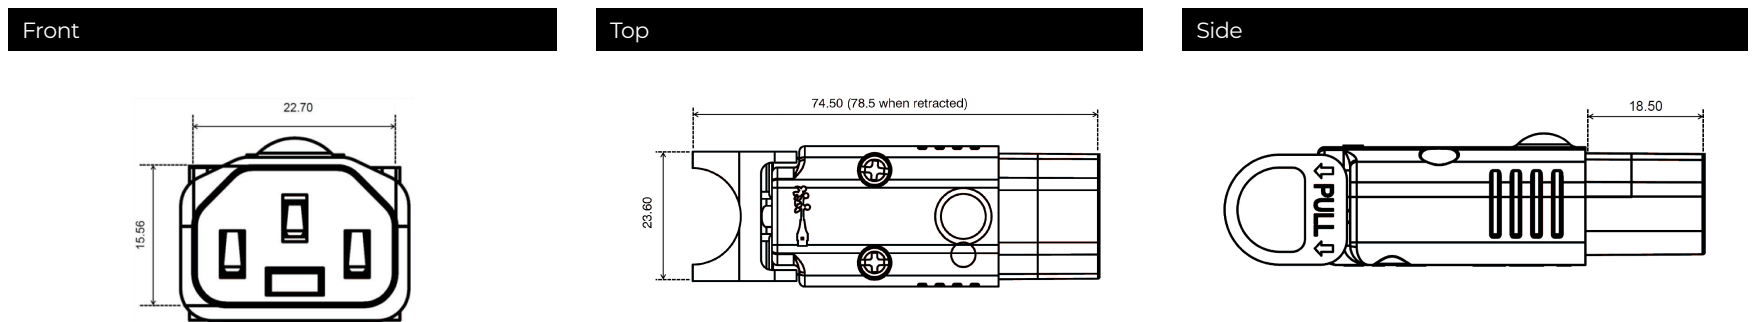

There are different Versions available (straight and angled), please select the Ordercode in the table below:

Straight Version	
Rewireable Connector (not PSE approved):	815763
Rewireable Connector (PSE approved):	816590
Angled Version	
Up/Down Angled Rewireable Connector:	820893
Left/Right Angled Rewireable Connector:	820892

Down (& Up) Angled Rewirable IEC Lock+ Appliance Outlet

Right (& Left) Angled Rewirable IEC Lock+ Appliance Outlet

All dimensions in mm; 1 inch = 25.4 mm
Tolerances according to: ISO 2768-m/EN 22768-m

Headquarters, Global Innovation and Development