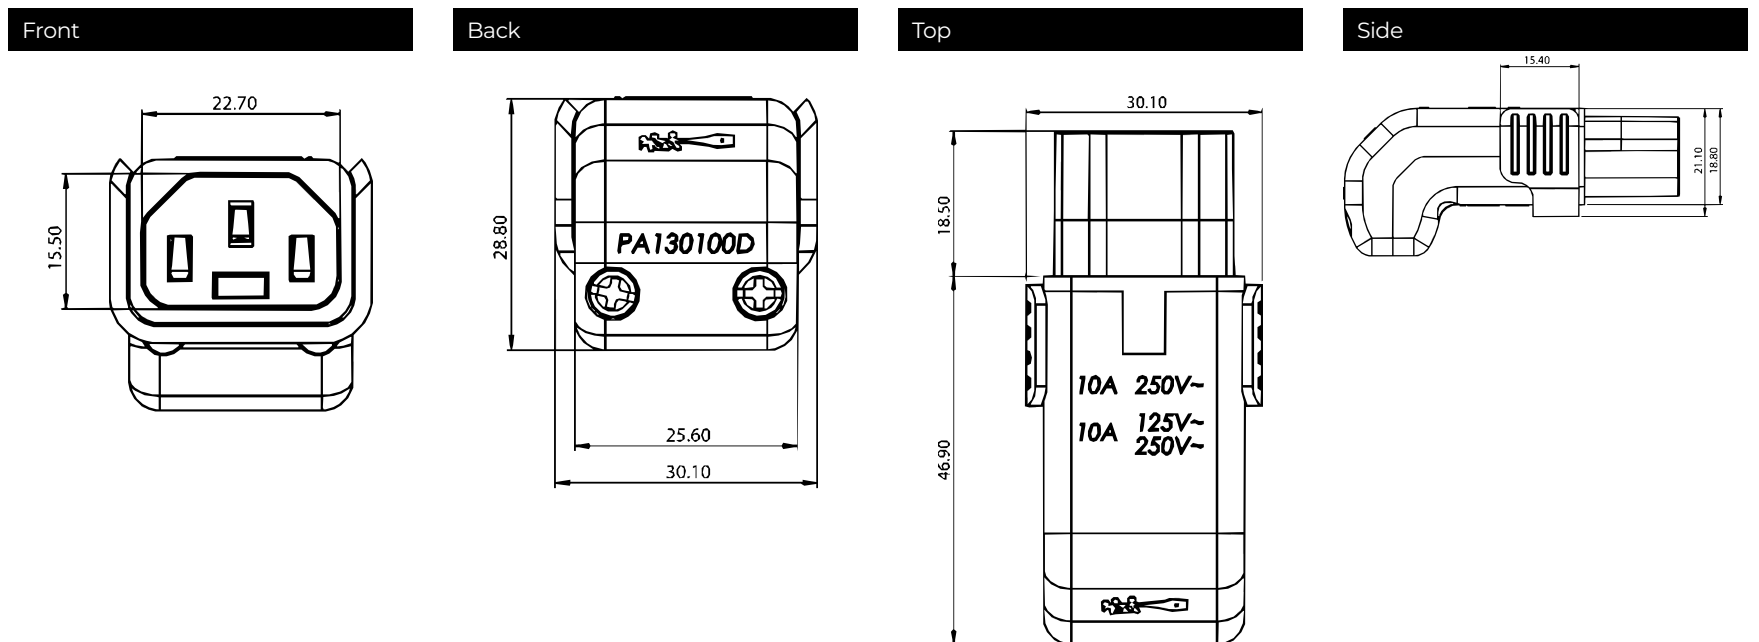

There are different Versions available (straight and angled), please select the Ordercode in the table below:

Straight Version	
Rewireable Connector (not PSE approved):	815763
Rewireable Connector (PSE approved):	816590
Angled Version	
Up/Down Angled Rewireable Connector:	820893
Left/Right Angled Rewireable Connector:	820892

The nominal torque value for the terminal screws is 0.4Nm. The strain relief clamping screws should be tightened with 0.3Nm. Additional instruction manual is available on request.

Straight Rewirable IEC Lock+ Appliance Outlet

Down (& Up) Angled Rewirable IEC Lock+ Appliance Outlet

Right (& Left) Angled Rewirable IEC Lock+ Appliance Outlet

All dimensions in mm; 1 inch = 25.4 mm
Tolerances according to: ISO 2768-m/EN 22768-m

Headquarters, Global Innovation and Development