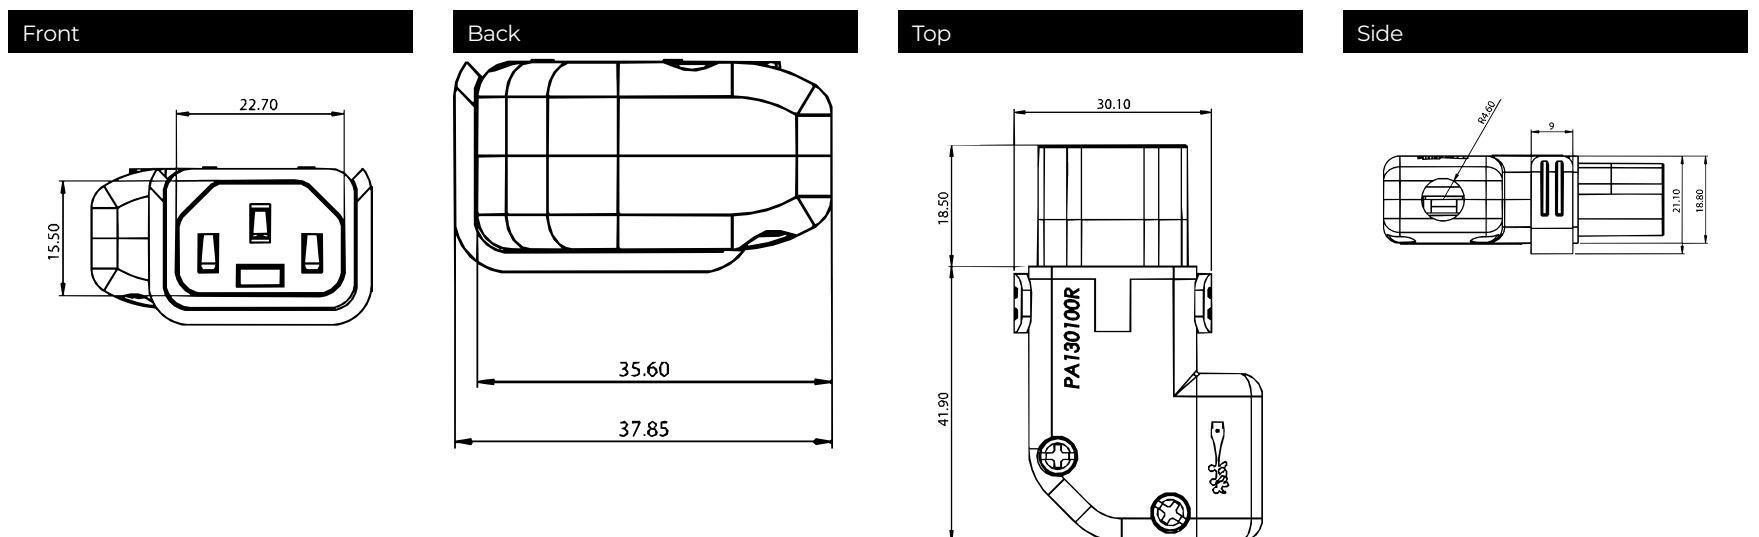

The nominal torque value for the terminal screws is 0.4Nm. The strain relief clamping screws should be tightened with 0.3Nm. Additional instruction manual is available on request.

Straight Rewirable IEC Lock+ Appliance Outlet

Down (& Up) Angled Rewirable IEC Lock+ Appliance Outlet

Right (& Left) Angled Rewirable IEC Lock+ Appliance Outlet

All dimensions in mm; 1 inch = 25.4 mm
Tolerances according to: ISO 2768-m/EN 22768-m

Headquarters, Global Innovation and Development