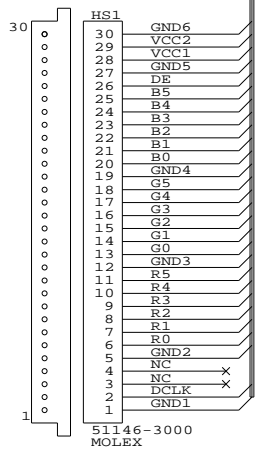

PANEL SIDE

CONTROLLER  
SIDE

CABLE: UL20276, 14 PAIRS, 30AWG (BRAID SHIELD TYPE), PVC COLOR BLACK, COLOR CODED  
 GND6 CONNECTED TO CABLE SHIELDING WIRE  
 HS2: DCLK/GND1 & DE/GND5 MUST USE TWISTED PAIR, OTHER PAIRS ARBITRARY

REMARK: SVH-1920 VERSION OF 4263123-00

P/N 426500700-3

PANEL CABLE: FOR TOSHIBA LTM12C289, 330mm

DIGITAL VIEW LTD. COPYRIGHT 2006, ALL RIGHTS RESERVED CONFIDENTIAL		
DRAWN BY: VICTOR NG		
Title	PANEL CABLE FOR LTM12C289, 330mm	
Size	Document Number	REV
B	(...\DV\DV_CABLE\C6500700.SCH)	01
Date:	March 20, 2006	Sheet of 1