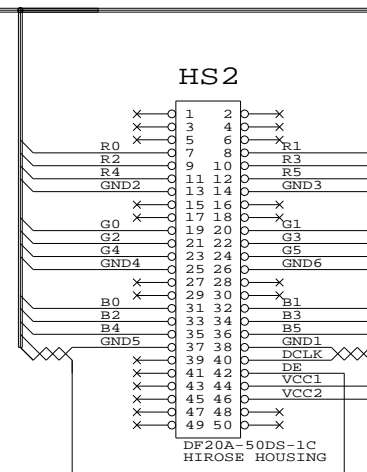

PANEL SIDE

CONTROLLER  
SIDE

CABLE: UL20276, 14 PAIRS, 30AWG (BRAID SHIELD TYPE), PVC COLOR BLACK, COLOR CODED  
 GND6 CONNECTED TO CABLE SHIELDING WIRE  
 HS2: DCLK/GND1 & DE/GND5 MUST USE TWISTED PAIR, OTHER PAIRS ARBITRARY

REMARK: SVH-1920 VERSION OF 4263123-00

P/N 426500700-3

PANEL CABLE: FOR TOSHIBA LTM12C289, 330mm

DIGITAL VIEW LTD. COPYRIGHT 2006, ALL RIGHTS RESERVED CONFIDENTIAL		
DRAWN BY: VICTOR NG		
Title	PANEL CABLE FOR LTM12C289, 330mm	
Size	Document Number	REV
B	(...\DV\DV_CABLE\C6500700.SCH)	01
Date:	March 20, 2006	Sheet of 1