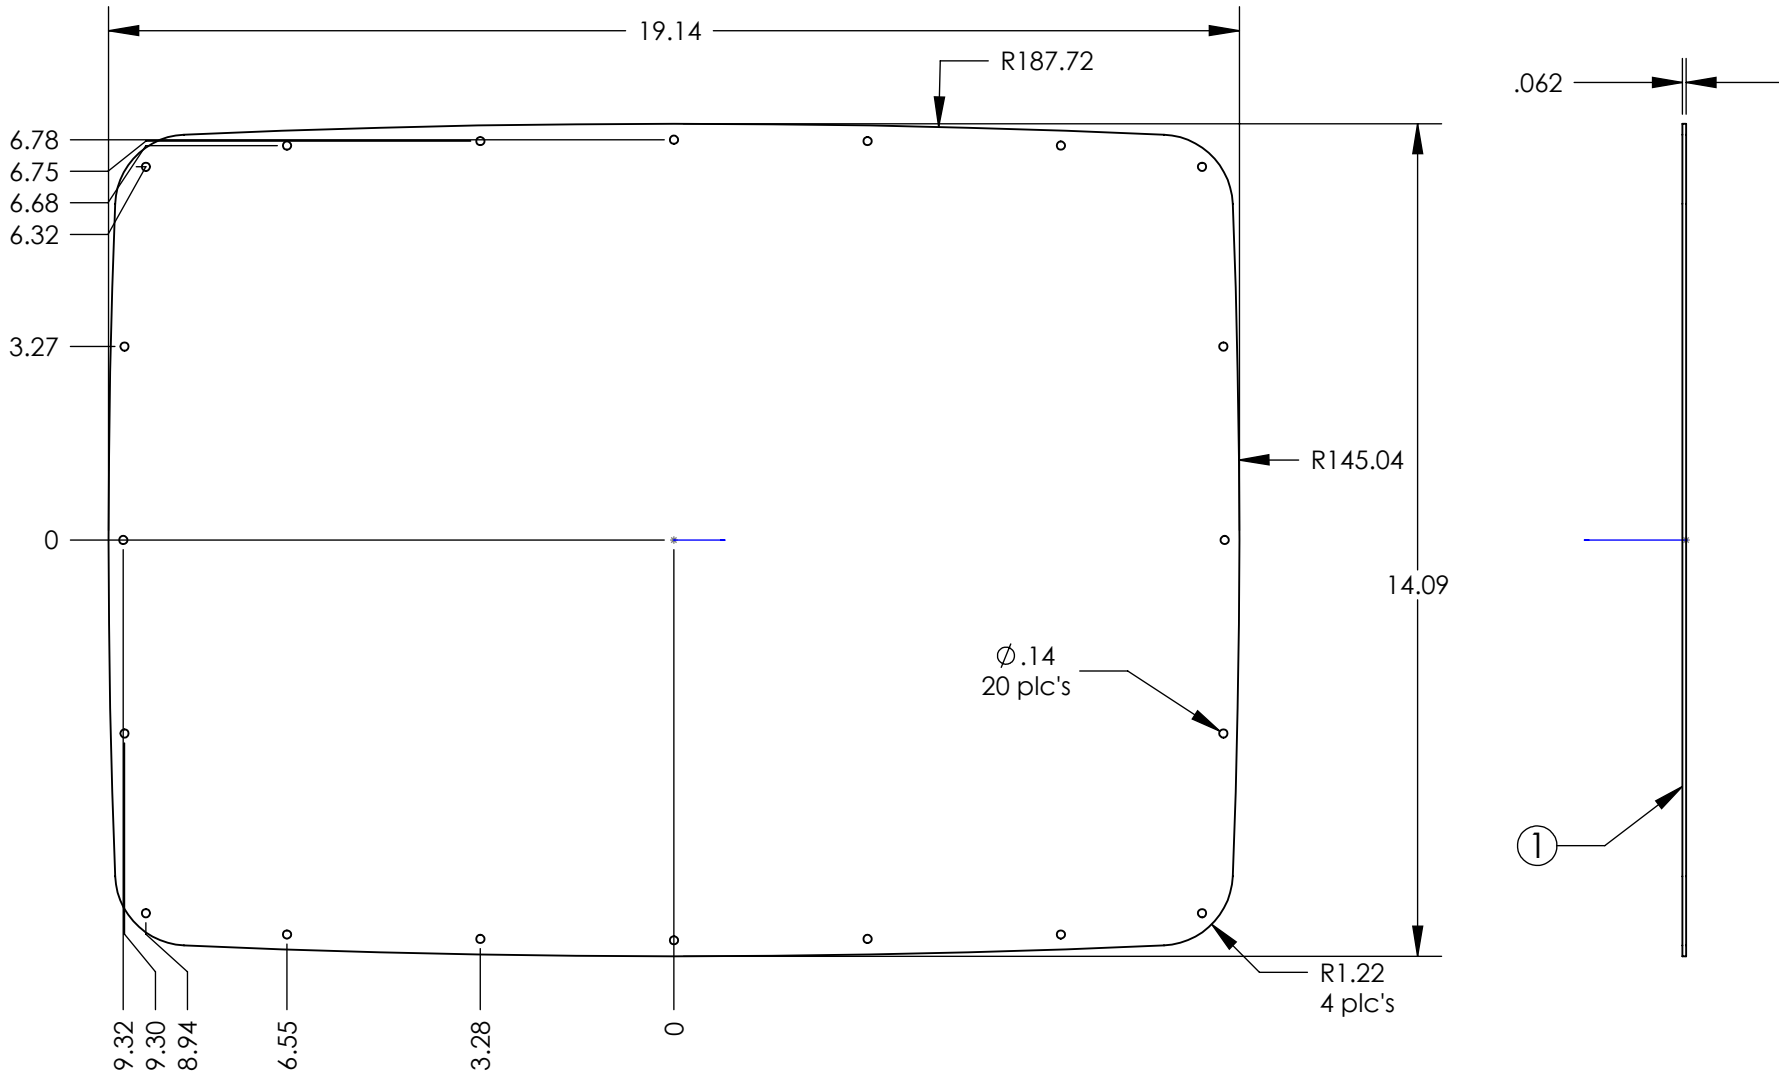

NOTES:

- 1) PVC film this side.
- 2) Panel Kit includes:
 - 1 pc of pn 7151 120top aluminum panel.
 - 20 pcs of pn 6005 screws (#4 X 3/8").

NOTES:

- 1) PVC film this side.
- 2) Panel Kit includes:
 - 1 pc of pn 7152 120 bottom aluminum panel.
 - 1 pc of pn 8101 Instrument panel O-ring for 120.
 - 20 pcs of pn 8000 O-ring.
 - 20 pcs of pn 6005 screws (#4 X 3/8").