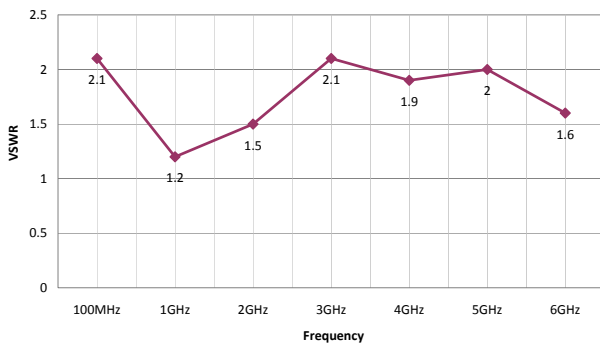

Gain vs. Frequency

Output P1dB vs. Frequency

Reverse Isolation vs. Frequency

Noise Figure vs. Frequency

Output VSWR vs. Frequency

Input VSWR vs. Frequency

CRYSTEK
 CORPORATION

12730 COMMONWEALTH DRIVE • FORT MYERS, FL 33913
 PHONE: 239-561-3311 • 800-237-3061
 FAX: 239-561-1025 • WWW.CRYSTEK.COM