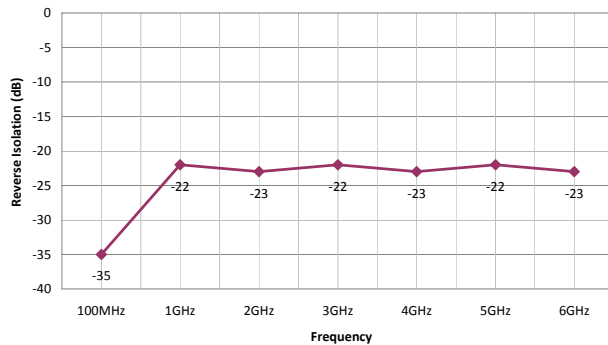

Reverse Isolation vs. Frequency