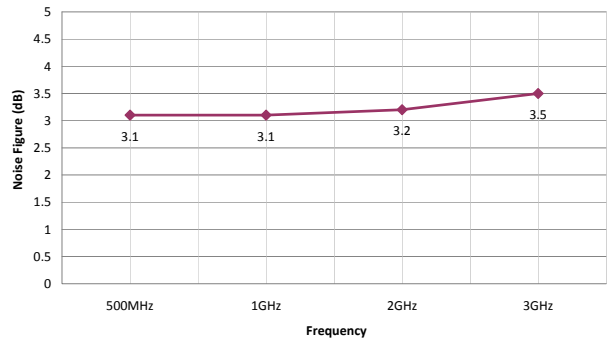

Gain vs. Frequency

Output P1dB vs. Frequency

Reverse Isolation vs. Frequency

Noise Figure vs. Frequency

Output VSWR vs. Frequency

Input VSWR vs. Frequency

CRYSTEK
 CORPORATION

12730 COMMONWEALTH DRIVE • FORT MYERS, FL 33913
 PHONE: 239-561-3311 • 800-237-3061
 FAX: 239-561-1025 • WWW.CRYSTEK.COM