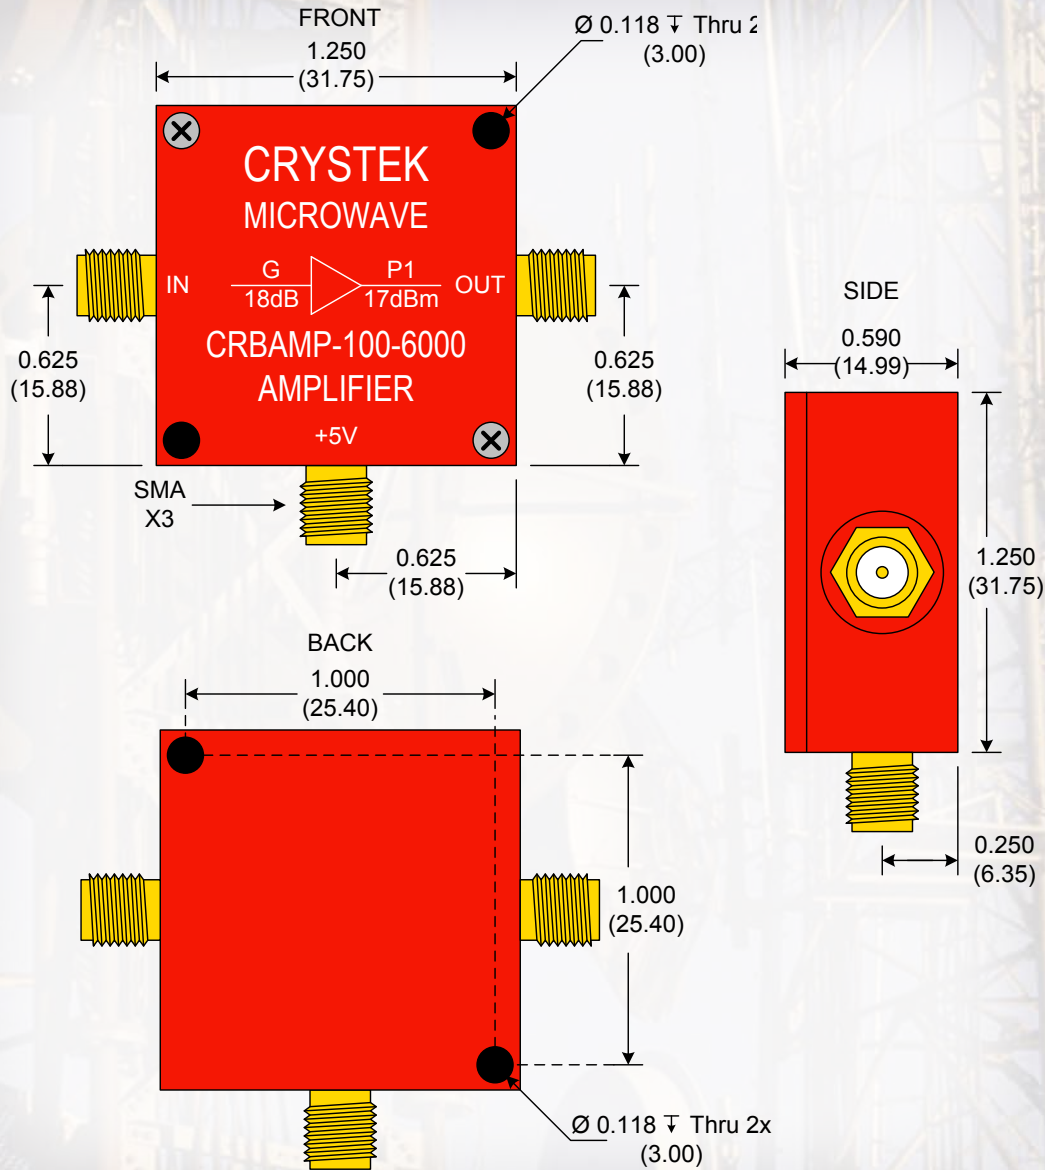

Rev.: A
 Date: 05-19-08

CRYSTEK
MICROWAVE
A DIVISION OF CRYSTEK CORPORATION

RedBox

MODEL: CRBAMP-100-6000

AMPLIFIER

100MHZ TO 6.0GHZ

How to Order:

PN: CRBAMP-100-6000