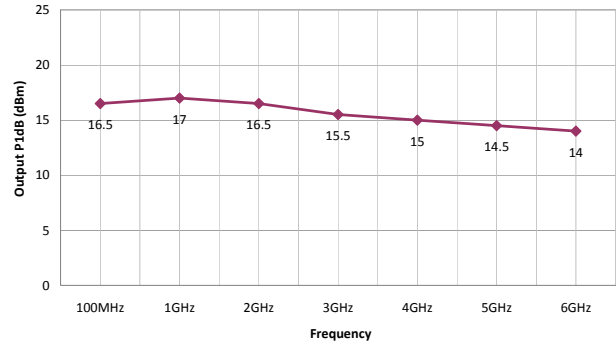

Output P1dB vs. Frequency