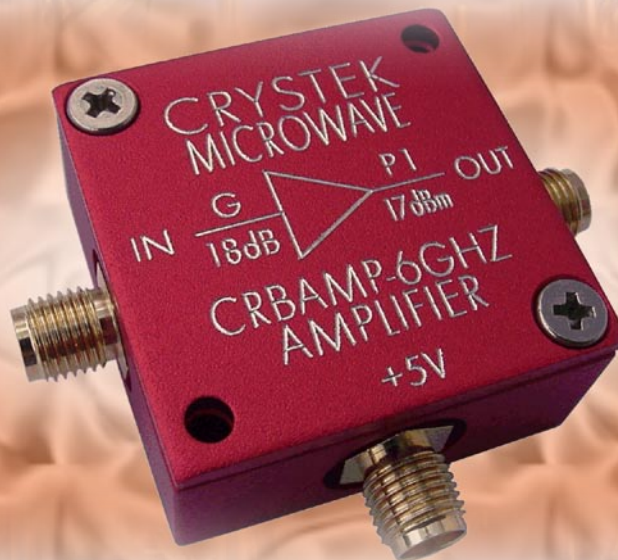

RedBox

AMPLIFIER

100MHZ TO 6.0GHZ

MODEL: CRBAMP-100-6000

Crystek continues to enhance its product portfolio with the release of the **RedBox** Amplifier. Crystek's model CRBAMP-100-6000 is a low-noise general purpose connectorized amplifier covering a frequency range of 100MHz to 6GHz. The amplifier is housed in a custom aluminum enclosure (1.25" x 1.25" x 0.59") with 3 SMA connectors for both input and output as well as the power supply input. The unit operates from a single +5V supply consuming only 60mA.

This broadband, low-noise amplifier has a small signal gain of 18dB with an output power of 17dBm (P1dB). It features a typical noise figure of 3.5dB with an IP3 of +30dBm.

Applications include IF or RF buffer amplifiers, base stations, high reliability applications and general lab use for in-house testing.

CRYSTEK
MICROWAVE
 A DIVISION OF CRYSTEK CORPORATION

RedBox

AMPLIFIER
 100MHZ TO 6.0GHZ

MODEL: CRBAMP-100-6000

Electrical Characteristics
 TA=25 ° C, V_{CC}=+5V, Z₀=50 Ohms

Parameter	Min.	Typ.	Max	Units
Frequency Range	100		6000	MHz
Gain		18		dB
Output Power P1dB		17		dBm
Output IP3		30		dBm
Noise Figure		3.5		dB
Supply Voltage	4.75	5.0	5.25	VDc
Operating Current		60		mA
Reverse Isolation		22		dB
Input VSWR			1.9:1	
Output VSWR			2.1:1	