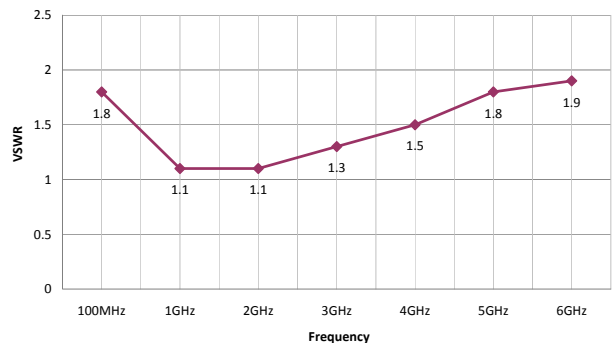

Gain vs. Frequency

Output P1dB vs. Frequency

Reverse Isolation vs. Frequency

Noise Figure vs. Frequency

Output VSWR vs. Frequency

Input VSWR vs. Frequency

CRYSTEK
 CORPORATION

12730 COMMONWEALTH DRIVE • FORT MYERS, FL 33913
 PHONE: 239-561-3311 • 800-237-3061
 FAX: 239-561-1025 • WWW.CRYSTEK.COM