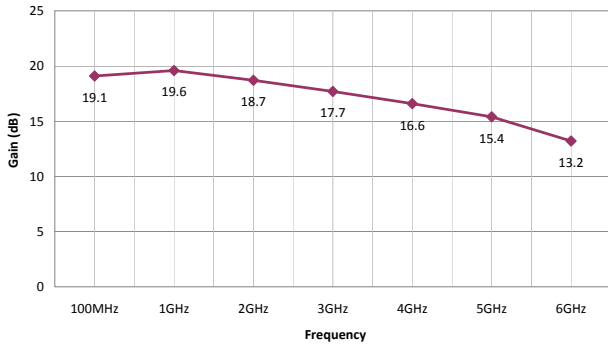

CRYSTEK
MICROWAVE
A DIVISION OF CRYSTEK CORPORATION

RedBox

AMPLIFIER

100MHz TO 6.0GHz

MODEL: CRBAMP-100-6000

Gain vs. Frequency