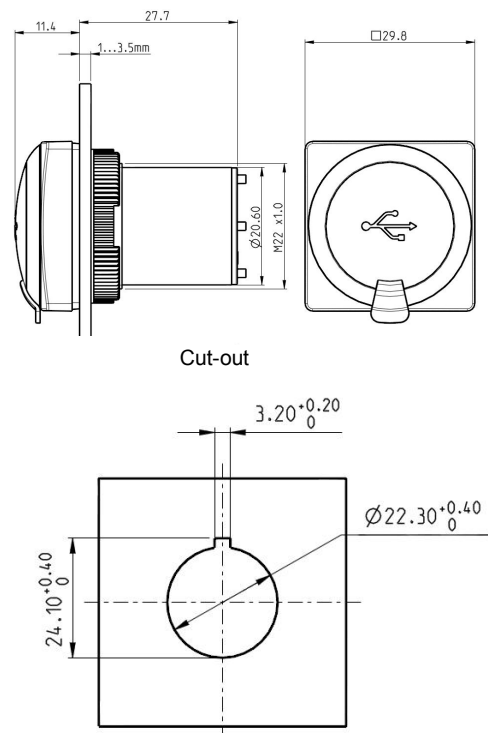

## USB Feedthrough RAFIX 22 FS

Rugged USB feedthroughs for 22.3 mm mounting hole diameter matching the RAFIX 22 FS and RAFIX 22 QR actuator series.

The USB feedthrough provides sturdy installation of an easily accessible USB slot in front panels of controllers and IPCs and can be used, for example, to connect a keyboard for maintenance purposes or a USB stick for a software update. The port on the rear accommodates commercially available USB cables of varying lengths with B-type connector.

A sealing cap protects the slot and ensures a degree of protection to IP 65. For assembly, simply insert the feedthrough from the front side into the mounting hole and fasten it by means of a ring nut from the rear. The depth behind panel is 27.7 mm. The colour of the front ring can be freely selected so that the USB feedthrough can be matched in appearance to the customer-specific design.

### Mounting dimensions

### Order numbers

Collar shape	Front ring	Order no.
Round	Plastic slate grey	1.30.259.001/0707
Round	Chromium-plated	1.30.259.021/0700
Square	Plastic slate grey	1.30.259.051/0707
Square	Chromium-plated	1.30.259.071/0700