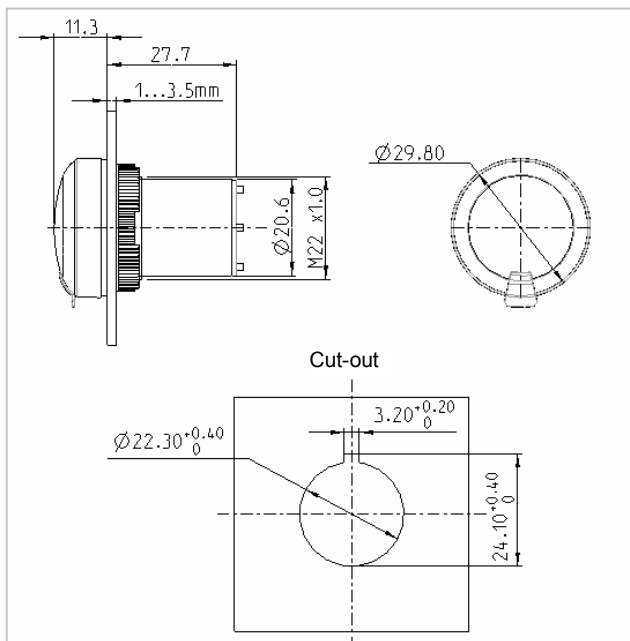

## USB Feedthrough RAFIX 22 FS

Rugged USB feedthroughs for 22.3 mm mounting hole diameter matching the RAFIX 22 FS and RAFIX 22 QR actuator series.

The USB feedthrough provides sturdy installation of an easily accessible USB slot in front panels of controllers and IPCs and can be used, for example, to connect a keyboard for maintenance purposes or a USB stick for a software update. The port on the rear accommodates commercially available USB cables of varying lengths with B-type connector.

A sealing cap protects the slot and ensures a degree of protection to IP 65. For assembly, simply insert the feedthrough from the front side into the mounting hole and fasten it by means of a ring nut from the rear. The depth behind panel is 27.7 mm. The colour of the front ring can be freely selected so that the USB feedthrough can be matched in appearance to the customer-specific design.

### Mounting dimensions

### Order numbers

Collar shape	Front ring	Order no.
Round	Plastic slate grey	1.30.259.001/0707
Round	Chromium-plated	1.30.259.021/0700
Square	Plastic slate grey	1.30.259.051/0707
Square	Chromium-plated	1.30.259.071/0700