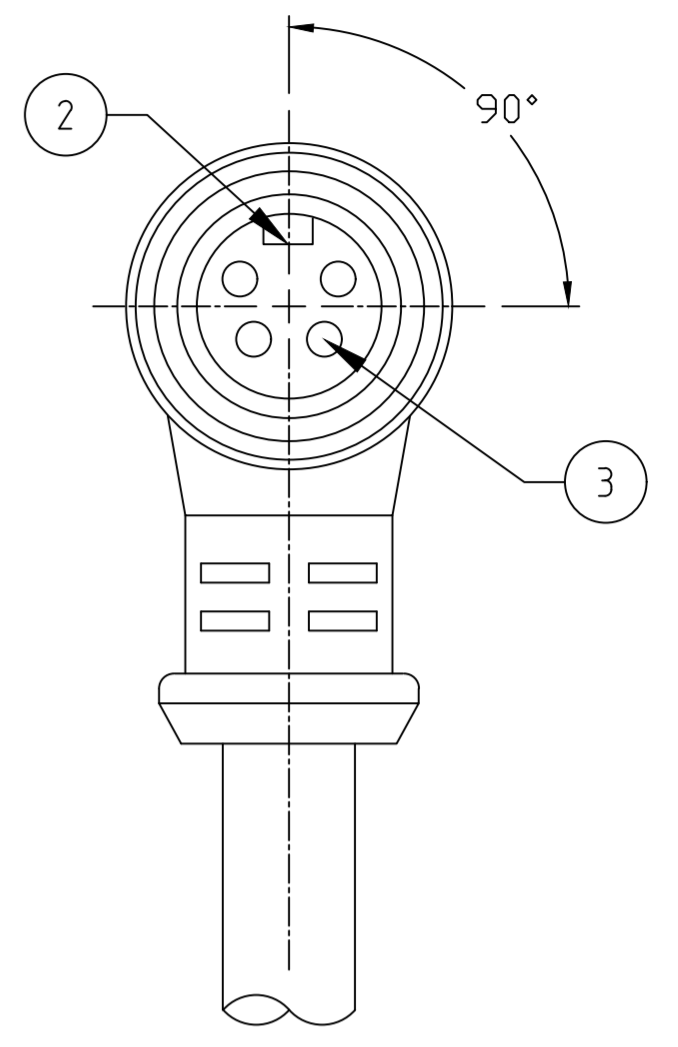

4P FACE VIEW
FEMALE INSERT

- 1 BLACK (4)
- 2 BLUE (3)
- 3 BROWN (1)
- 4 WHITE (2)
(CENELEC)

- NOTES:
1. MATERIAL: AS NOTED
 2. FINISH: AS NOTED
 3. ELECTRICAL:
VOLTAGE: 300V
CURRENT: 5.6A
 4. TEMP RATING: -25°C TO +105°C
 5. PROTECTION: IP67 (WHEN MATED)
 6. COUPLING THREAD: AS NOTED
 7. ALL DIMS ARE FOR REFERENCE UNLESS TOLERANCED OR NOTED OTHERWISE

PART NUMBER LEGEND

POLE COUNT → 104001K03M020 → FINISHED LENGTH:
M005= 0.5 METER
M010= 1.0 METER
M100= 10.0 METER

CABLE LENGTH TOLERANCES

>.3M [1FT]:	+19mm-0 [+ .75in-0]
.3 - .9M [1 - 3FT]:	+44.5mm-0 [+1.75in-0]
.9 - 1.8M [3 - 6FT]:	+55.6mm-0 [+2.19in-0]
1.8 - 3.7M [6 - 12FT]:	+88.9mm-0 [+3.50in-0]
3.7 - 7.3M [12 - 24FT]:	+165.1mm-0 [+6.50in-0]
7.3-14.6M [24 - 48FT]:	+317.5mm-0 [+12.50in-0]
14.6 - 30.5M [48-100FT]:	+622.3mm-0 [+24.50in-0]
OVER 30M [100FT]	+2% OF FINISHED LENGTH

PART NO.	ENGINEERING NO.	FINISHED LENGTH
1300060982	104001K03M020	2.0M [6FT 7IN]
1300060985	104001K03M060	6.0M [19FT 8IN]
1300062563	104001K03M150	15.0M [49FT 2IN]

ITEM	DESCRIPTION	MATERIAL	FINISH
6	WRAP LABEL	VINYL	BLACK/YELLOW
5	OVERMOLD	TPE	YELLOW
4	COUPLING NUT, INT. THD	ZINC DIE-CAST	NICKEL PLATED
3	CONTACT SOCKET	COPPER ALLOY	GOLD PLATED
2	FEMALE INSERT	TPE	YELLOW
1	CABLE, 18AWG, PLTC	TPE JACKET	YELLOW