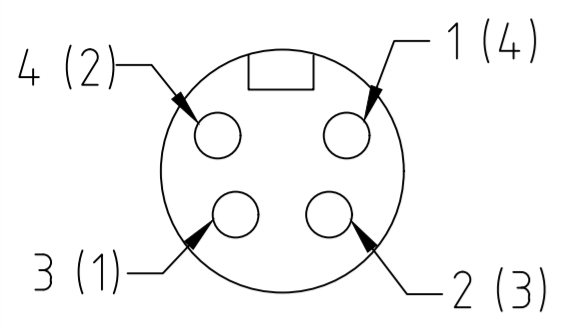

4P FACE VIEW
FEMALE INSERT

- 1 BLACK (4)
- 2 BLUE (3)
- 3 BROWN (1)
- 4 WHITE (2)
(CENELEC)

- NOTES:
1. MATERIAL: AS NOTED
 2. FINISH: AS NOTED
 3. ELECTRICAL:
VOLTAGE: 300V
CURRENT: 5.6A
 4. TEMP RATING: -25°C TO +105°C
 5. PROTECTION: IP67 (WHEN MATED)
 6. COUPLING THREAD: AS NOTED
 7. ALL DIMS ARE FOR REFERENCE UNLESS TOLERANCED OR NOTED OTHERWISE

PART NUMBER LEGEND

POLE COUNT → 104001K03M020 → FINISHED LENGTH:
M005= 0.5 METER
M010= 1.0 METER
M100= 10.0 METER

CABLE LENGTH TOLERANCES

>.3M [1FT]:	+19mm-0 [+ .75in-0]
.3 - .9M [1 - 3FT]:	+44.5mm-0 [+1.75in-0]
.9 - 1.8M [3 - 6FT]:	+55.6mm-0 [+2.19in-0]
1.8 - 3.7M [6 - 12FT]:	+88.9mm-0 [+3.50in-0]
3.7 - 7.3M [12 - 24FT]:	+165.1mm-0 [+6.50in-0]
7.3-14.6M [24 - 48FT]:	+317.5mm-0 [+12.50in-0]
14.6 - 30.5M [48-100FT]:	+622.3mm-0 [+24.50in-0]
OVER 30M [100FT]	+2% OF FINISHED LENGTH

PART NO.	ENGINEERING NO.	FINISHED LENGTH
1300060982	104001K03M020	2.0M [6FT 7IN]
1300060985	104001K03M060	6.0M [19FT 8IN]
1300062563	104001K03M150	15.0M [49FT 2IN]

ITEM	DESCRIPTION	MATERIAL	FINISH
6	WRAP LABEL	VINYL	BLACK/YELLOW
5	OVERMOLD	TPE	YELLOW
4	COUPLING NUT, INT. THD	ZINC DIE-CAST	NICKEL PLATED
3	CONTACT SOCKET	COPPER ALLOY	GOLD PLATED
2	FEMALE INSERT	TPE	YELLOW
1	CABLE, 18AWG, PLTC	TPE JACKET	YELLOW