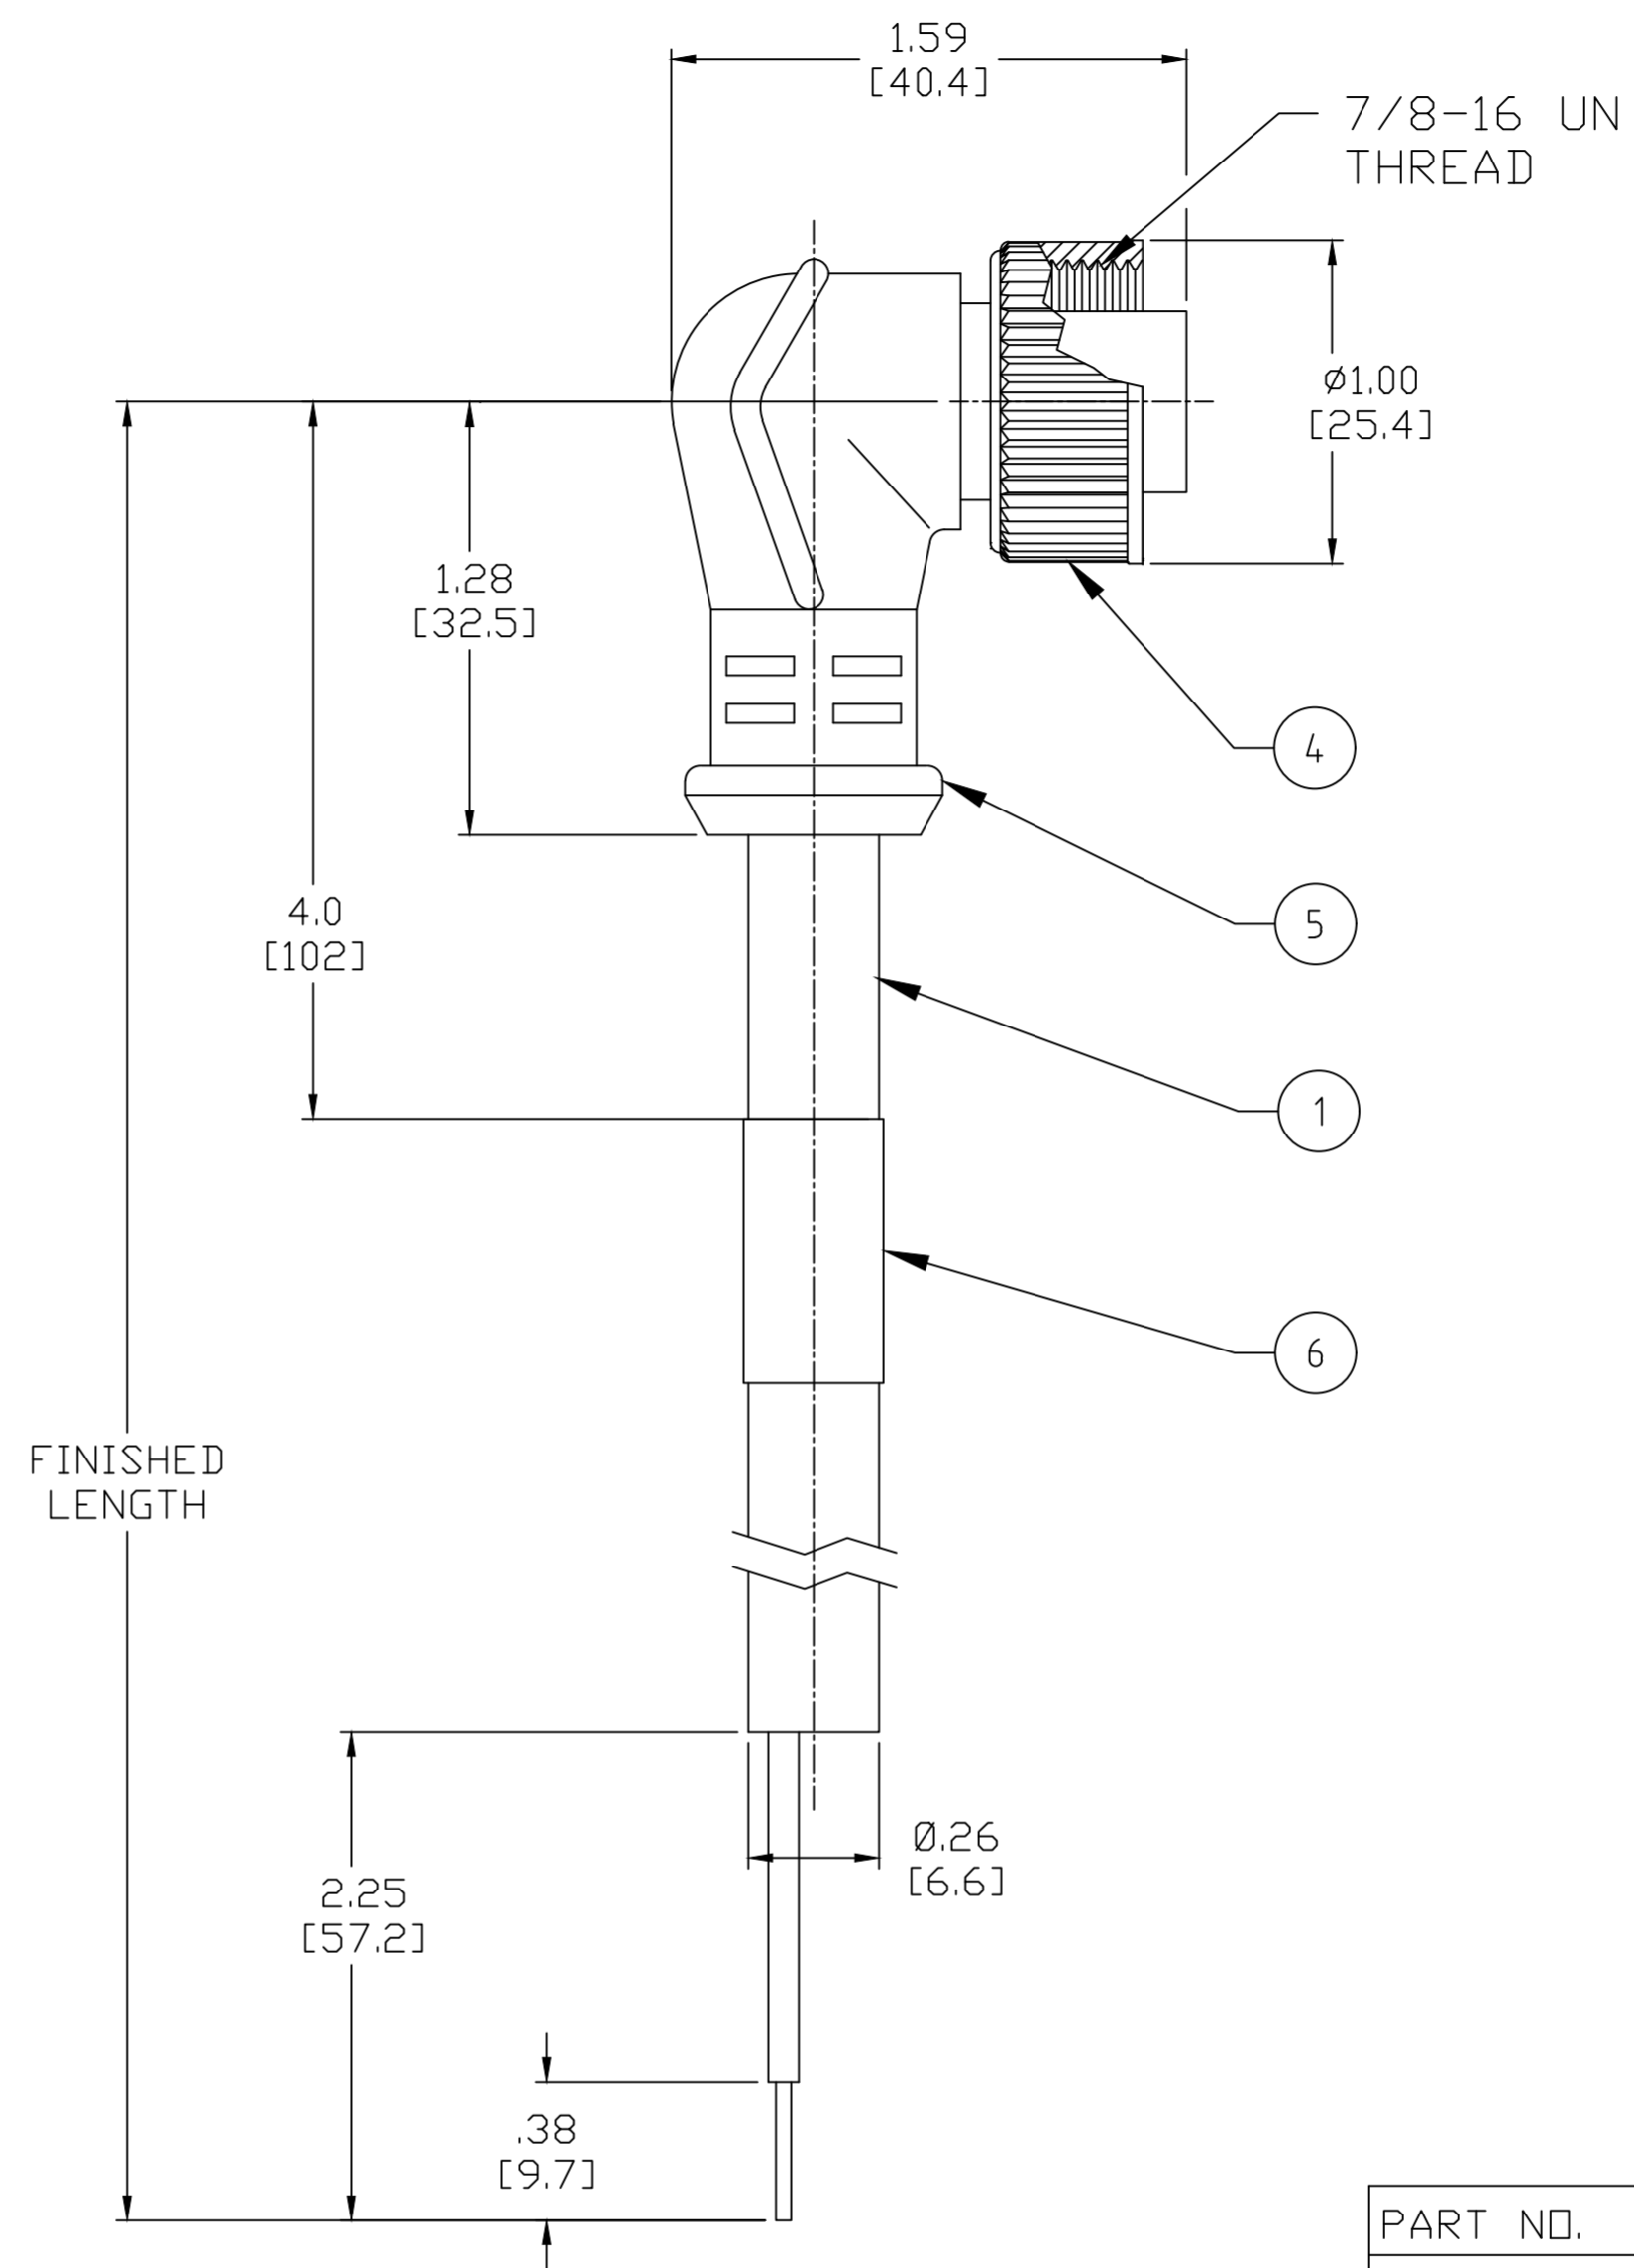

4P FACE VIEW
FEMALE INSERT

- 1 BLACK (4)
- 2 BLUE (3)
- 3 BROWN (1)
- 4 WHITE (2)
(CENELEC)

- NOTES:
1. MATERIAL: AS NOTED
 2. FINISH: AS NOTED
 3. ELECTRICAL:
VOLTAGE: 300V
CURRENT: 5.6A
 4. TEMP RATING: -25°C TO +105°C
 5. PROTECTION: IP67 (WHEN MATED)
 6. COUPLING THREAD: AS NOTED
 7. ALL DIMS ARE FOR REFERENCE UNLESS TOLERANCED OR NOTED OTHERWISE

PART NUMBER LEGEND

POLE COUNT → 104001K03M020 → FINISHED LENGTH:
M005= 0.5 METER
M010= 1.0 METER
M100= 10.0 METER

CABLE LENGTH TOLERANCES

>.3M [1FT]:	+19mm-0 [+ .75in-0]
.3 - .9M [1 - 3FT]:	+44.5mm-0 [+1.75in-0]
.9 - 1.8M [3 - 6FT]:	+55.6mm-0 [+2.19in-0]
1.8 - 3.7M [6 - 12FT]:	+88.9mm-0 [+3.50in-0]
3.7 - 7.3M [12 - 24FT]:	+165.1mm-0 [+6.50in-0]
7.3-14.6M [24 - 48FT]:	+317.5mm-0 [+12.50in-0]
14.6 - 30.5M [48-100FT]:	+622.3mm-0 [+24.50in-0]
OVER 30M [100FT]	+2% OF FINISHED LENGTH

PART NO.	ENGINEERING NO.	FINISHED LENGTH
1300060982	104001K03M020	2.0M [6FT 7IN]
1300060985	104001K03M060	6.0M [19FT 8IN]
1300062563	104001K03M150	15.0M [49FT 2IN]

ITEM	DESCRIPTION	MATERIAL	FINISH
6	WRAP LABEL	VINYL	BLACK/YELLOW
5	OVERMOLD	TPE	YELLOW
4	COUPLING NUT, INT. THD	ZINC DIE-CAST	NICKEL PLATED
3	CONTACT SOCKET	COPPER ALLOY	GOLD PLATED
2	FEMALE INSERT	TPE	YELLOW
1	CABLE, 18AWG, PLTC	TPE JACKET	YELLOW