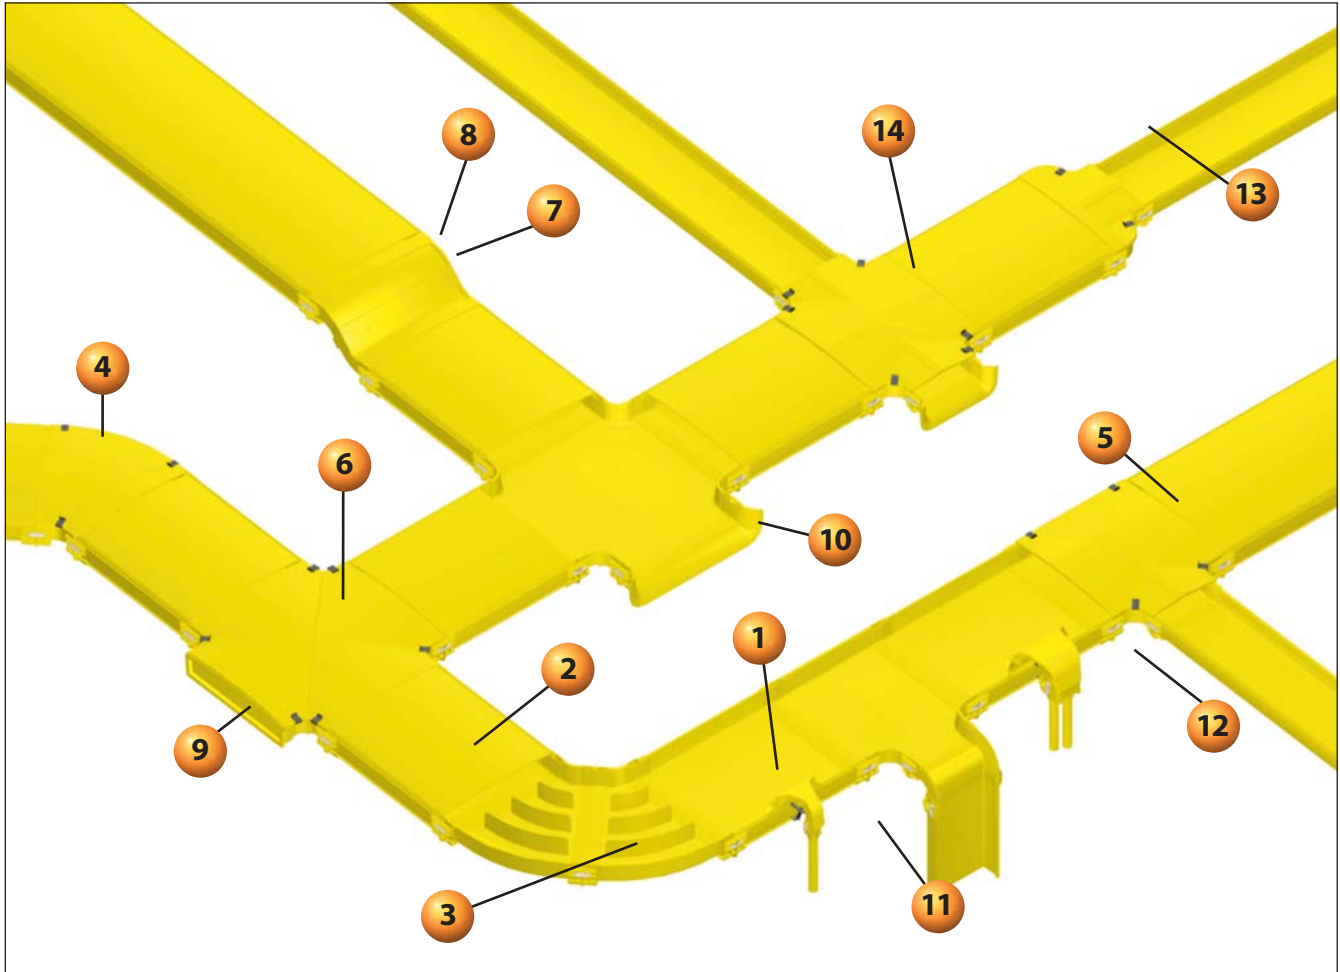

**24x4 Routing System Roadmap**

**24x4 FiberRunner® Mounting Brackets**

**FR24TBE12** - Existing Threaded Rod QuikLock™ Bracket (page J.9)

**FR24TBN12** - New Threaded Rod QuikLock™ Bracket (page J.9)

**FRTBWG30BL** - Wyr-Grid® Mounting Bracket for FiberRunner® System (page J.9)

**F2PCLB12** - Two-Piece Ladder Rack Bracket for Attaching Threaded Rod to 1 1/2" - 2" Ladder Rack (page J.9)

**FRAFC58** - Two Piece Framing Clip for Attaching 5/8" Threaded Rod to 2" x 9/16" C-Channel Auxiliary Framing Bars (page J.9)

- 1** FR24X4\*\*10 – 24x4 FiberRunner® Channel (page J.4)

- 8** FROV4524X4\*\* – 24x4 Outside Vertical 45° Angle Fitting and FROV45CV24\*\* – Optional Cover (page J.6)

- 2** FRCV24\*\*10 – 24x4 Snap-On Cover (page J.4)

- 9** FREC24X4\*\* – 24x4 End Cap Fitting (page J.5)

- 3** FRBC24X4\*\* – 24x4 QuikLock™ Coupler (page J.4)

- 10** FRTR24X4\*\* – 3-Sided BRC Trumpet Spillout for 24x4 Exit (page J.8)

- 4** FRH4524X4\*\* – 24x4 Horizontal 45° Angle Fitting and FRH45CV24\*\* – Optional Cover (page J.5)